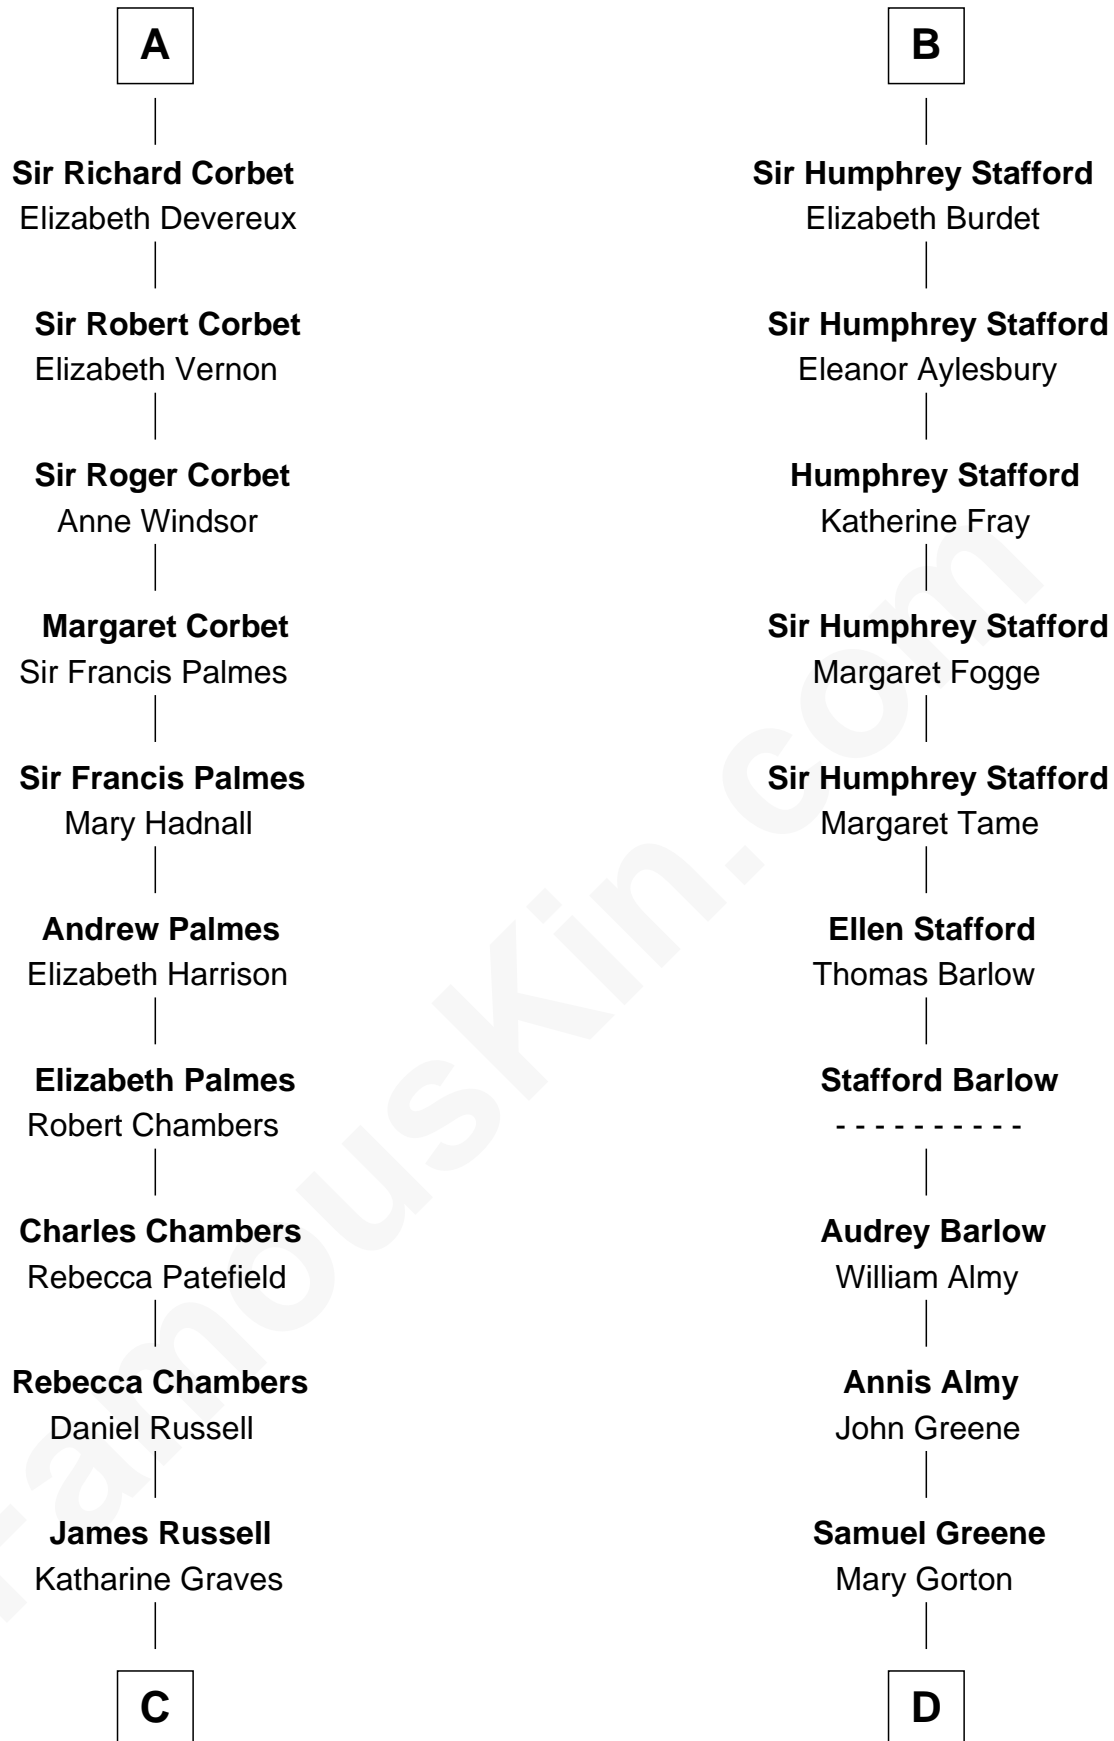

FamousKin.com Relationship Chart of

James Russell Lowell

American "Fireside" Poet

19th cousin 1 time removed of

Samuel Ward King

15th Governor of Rhode Island

William d'Aubenev

Mabel of Chester

Samuel Greene

Sarah Coggeshall

Mercy Green

John Walton

Welthian Walton

William Borden King

Samuel Ward King

15th Governor of Rhode Island