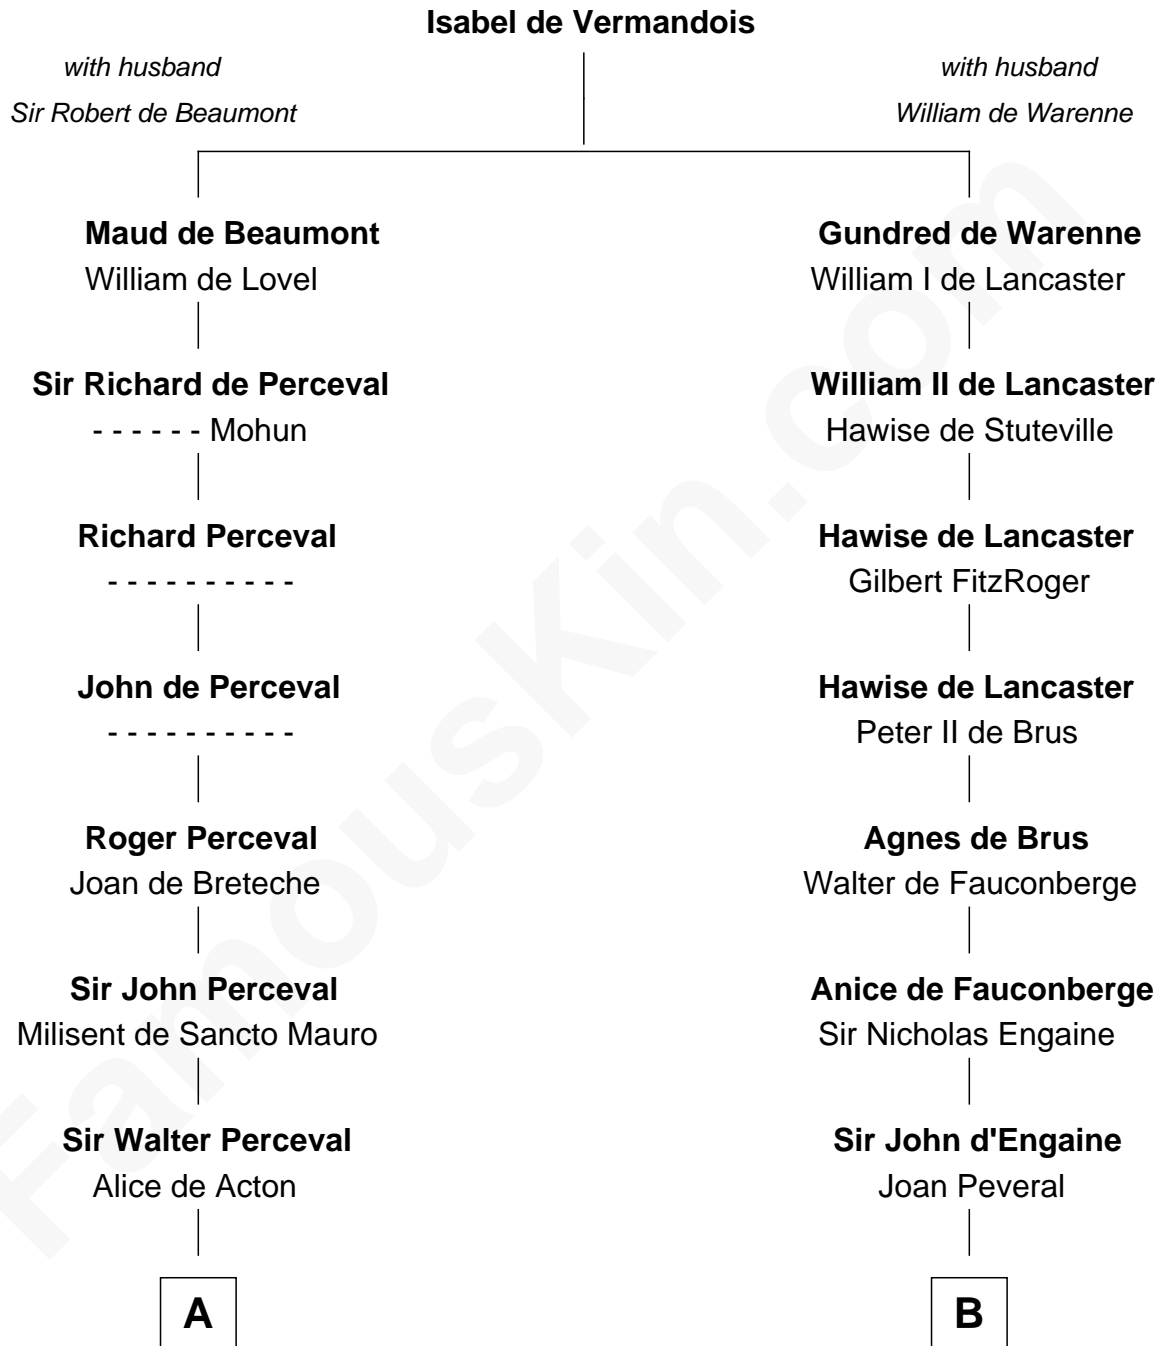

FamousKin.com Relationship Chart of

James Russell Lowell

American "Fireside" Poet

21st cousin of

Samuel Ward King

15th Governor of Rhode Island

C

Ebenezer Lowell
Elizabeth Shailer

Mercy Green
John Walton

Welthian Walton
William Borden King

Samuel Ward King
15th Governor of Rhode Island