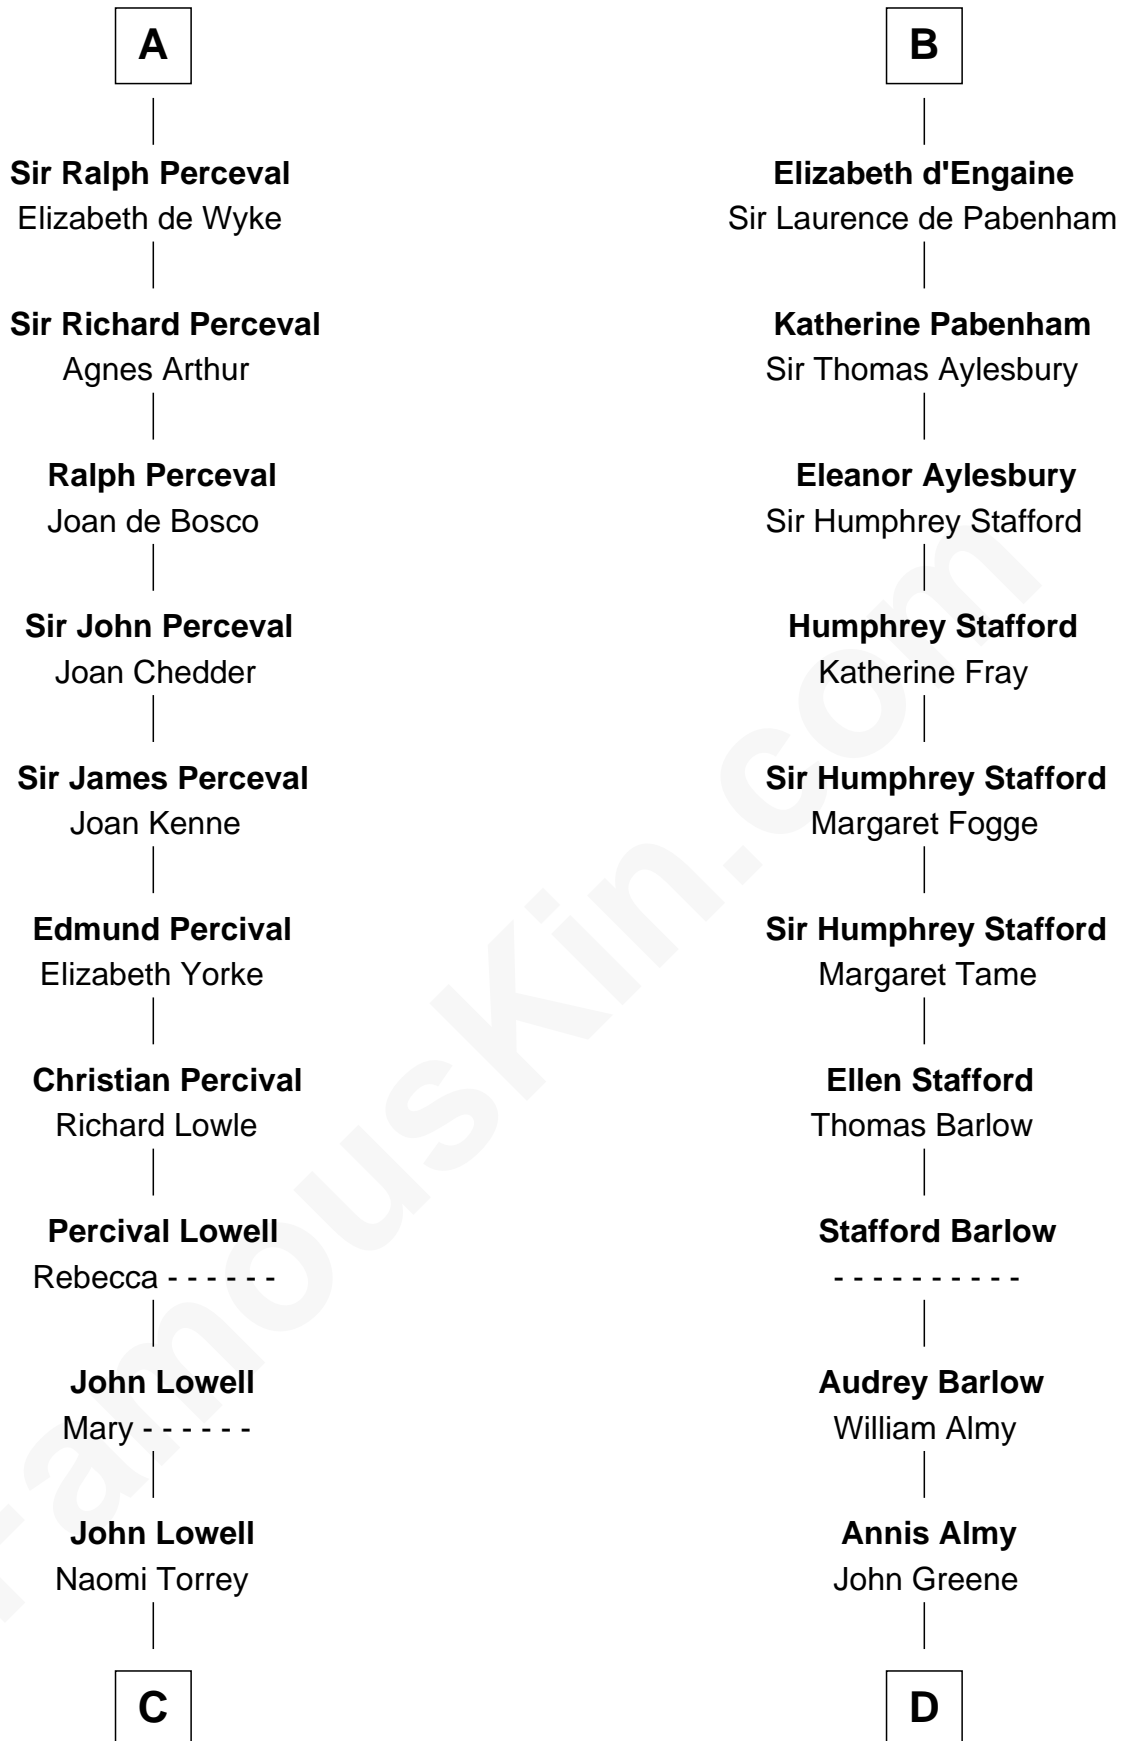

FamousKin.com Relationship Chart of

James Russell Lowell

American "Fireside" Poet

21st cousin of

Samuel Ward King

15th Governor of Rhode Island

C

Ebenezer Lowell
Elizabeth Shailer

Mercy Green
John Walton

Welthian Walton
William Borden King

Samuel Ward King
15th Governor of Rhode Island