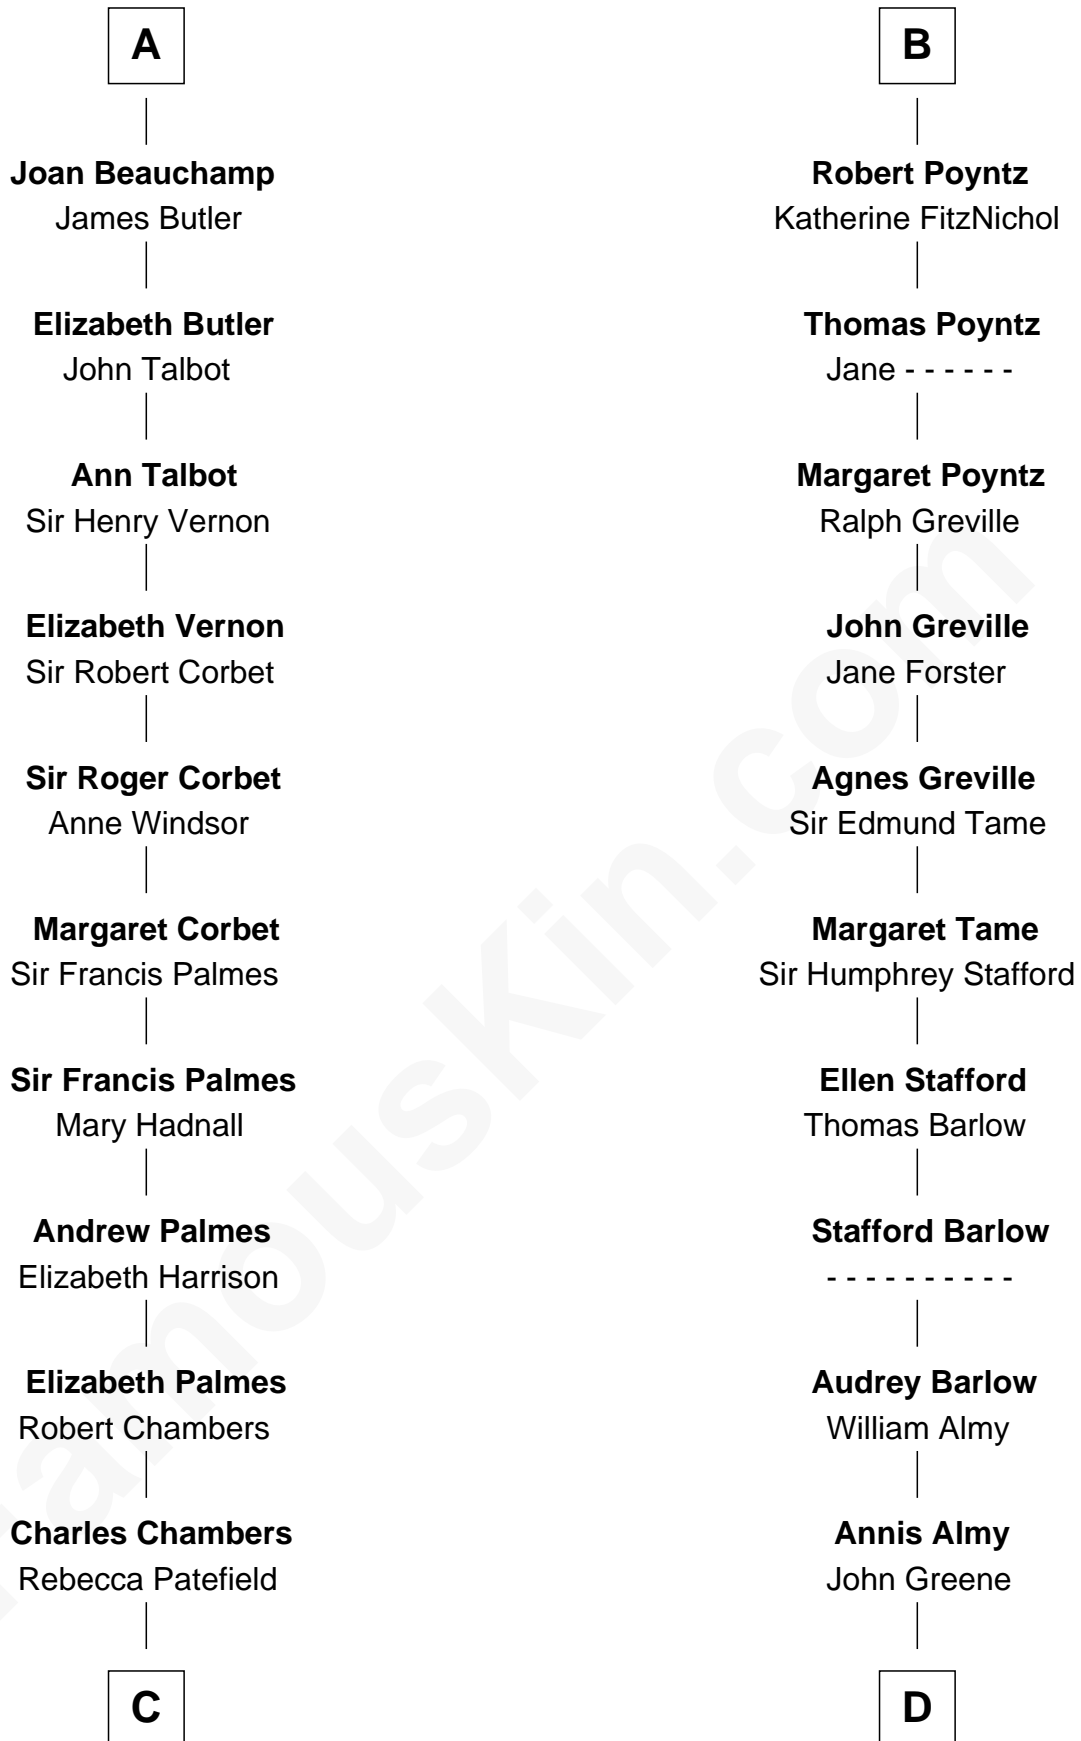

FamousKin.com Relationship Chart of

James Russell Lowell

American "Fireside" Poet

21st cousin of

Samuel Ward King

15th Governor of Rhode Island

C

Rebecca Chambers

Daniel Russell

James Russell

Katharine Graves

Rebecca Russell

John Lowell

Rev. Charles Lowell

Harriet Brackett Spence

James Russell Lowell