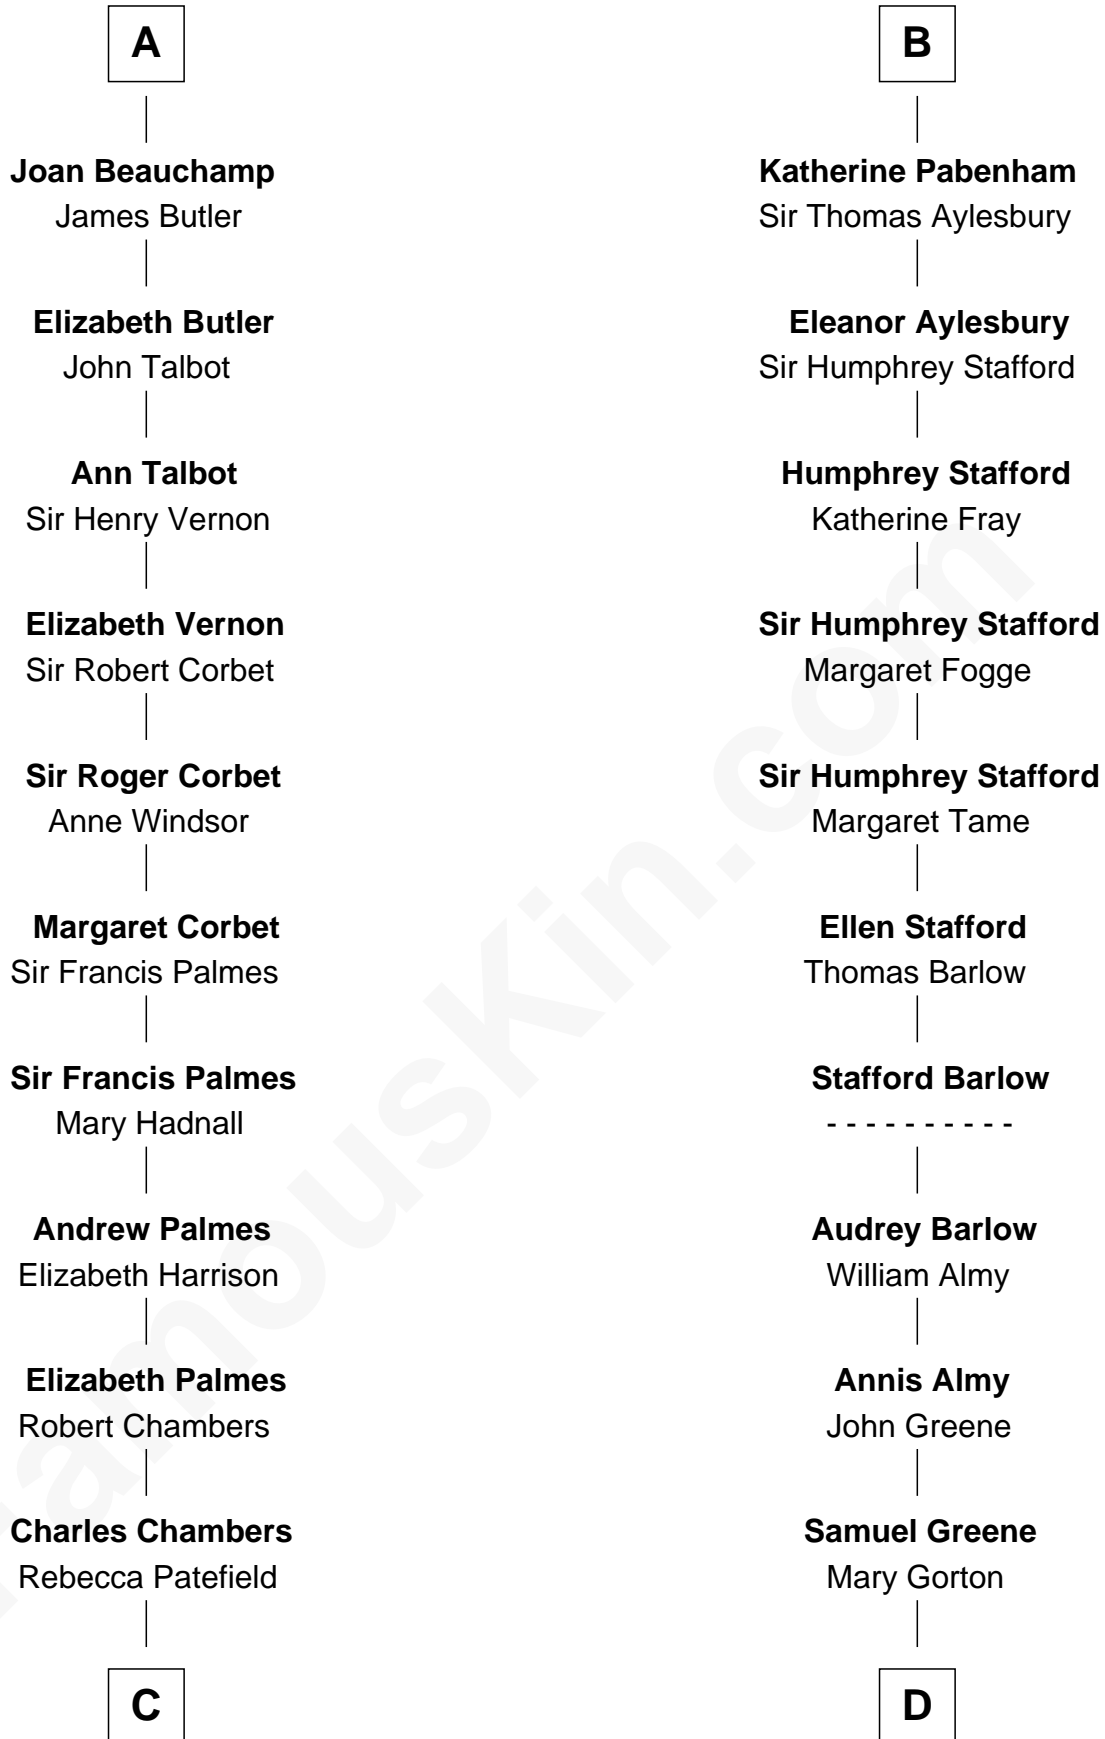

FamousKin.com
Relationship Chart of
James Russell Lowell
American "Fireside" Poet

20th cousin 1 time removed of
Samuel Ward King
15th Governor of Rhode Island

C

Rebecca Chambers

Daniel Russell

James Russell

Samuel Greene

Sarah Coggeshall

Mercy Green

John Walton

Welthian Walton

William Borden King

Samuel Ward King

15th Governor of Rhode Island