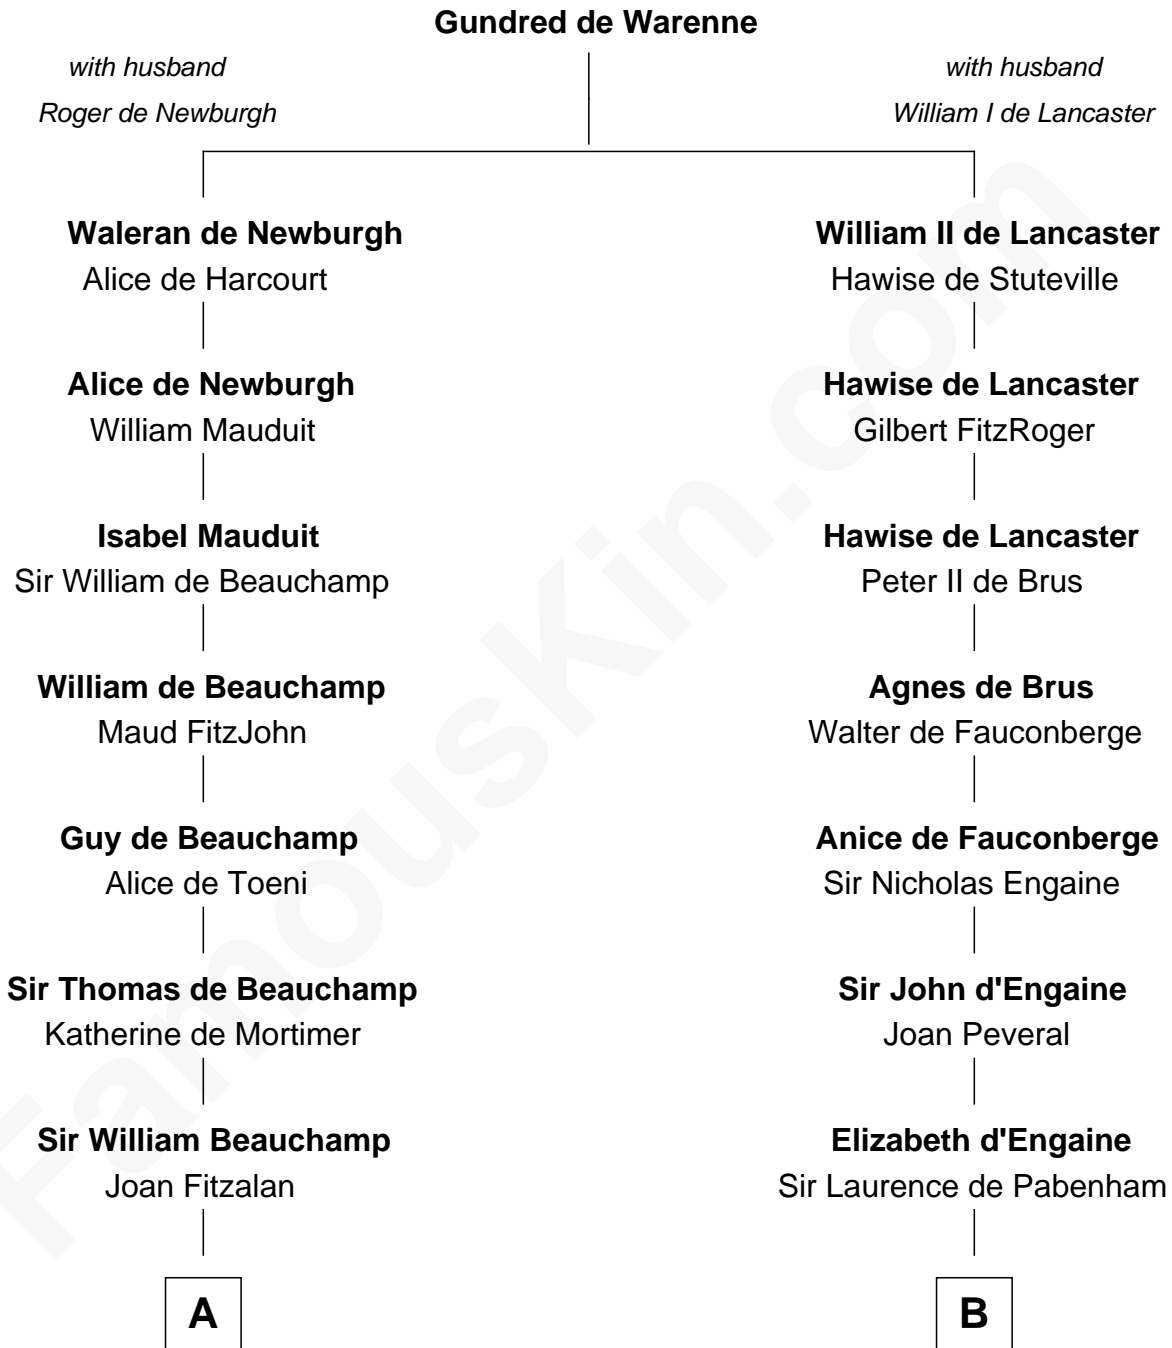

FamousKin.com
Relationship Chart of
James Russell Lowell
American "Fireside" Poet

20th cousin 1 time removed of
Samuel Ward King
15th Governor of Rhode Island

C

Rebecca Chambers

Daniel Russell

James Russell

Samuel Greene

Sarah Coggeshall

Mercy Green

John Walton

Welthian Walton

William Borden King

Samuel Ward King

15th Governor of Rhode Island