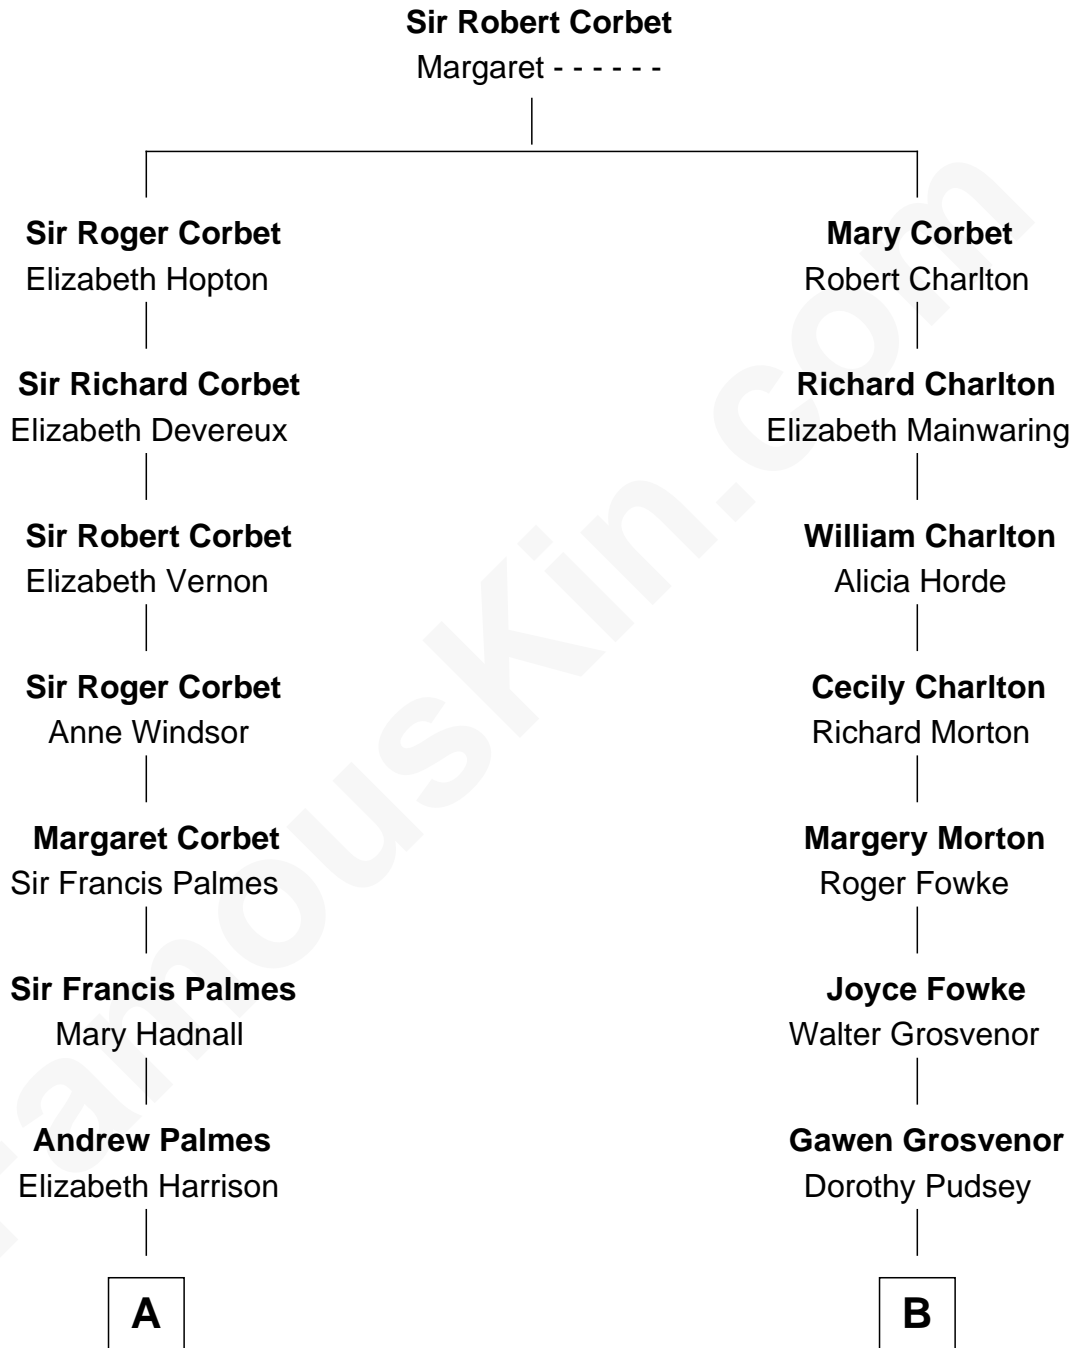

FamousKin.com
Relationship Chart of
James Russell Lowell
American "Fireside" Poet

11th cousin 2 times removed of

Francis Lightfoot Lee
Signer of the Declaration of Independence

A

Elizabeth Palmes

Robert Chambers