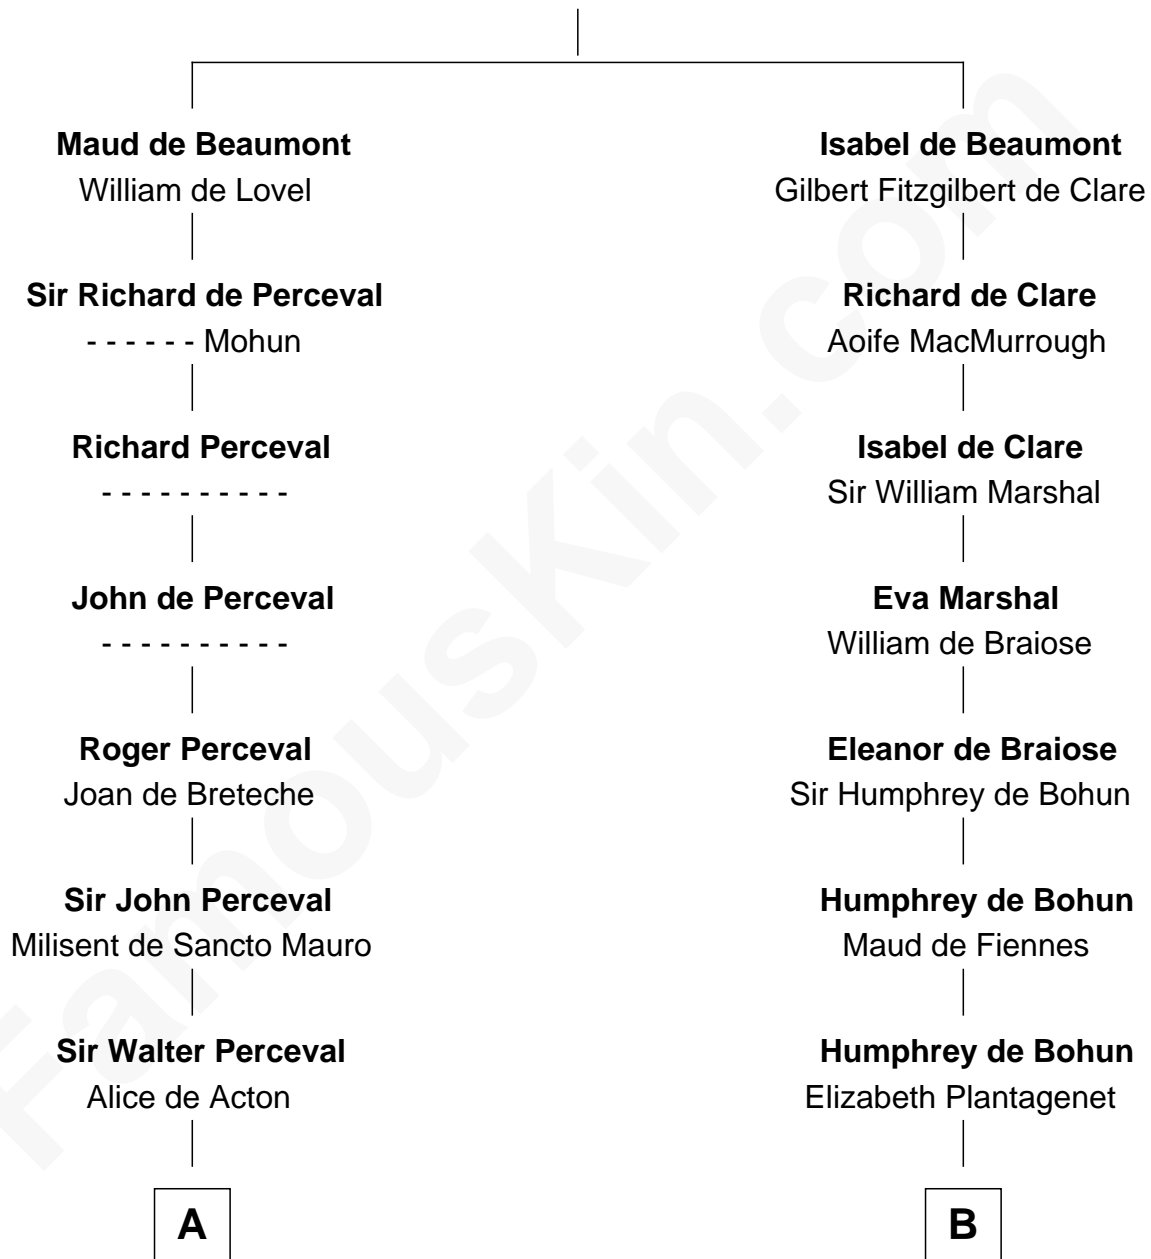

# FamousKin.com Relationship Chart of

**James Russell Lowell**

*American "Fireside" Poet*

20th cousin 1 time removed of

**Francis Lightfoot Lee**

*Signer of the Declaration of Independence*

**Sir Robert de Beaumont**

Isabel de Vermandois

**C**

**Ebenezer Lowell**

Elizabeth Shailer

**Rev. John Lowell**

Sarah Champney

**John Lowell**

Rebecca Russell