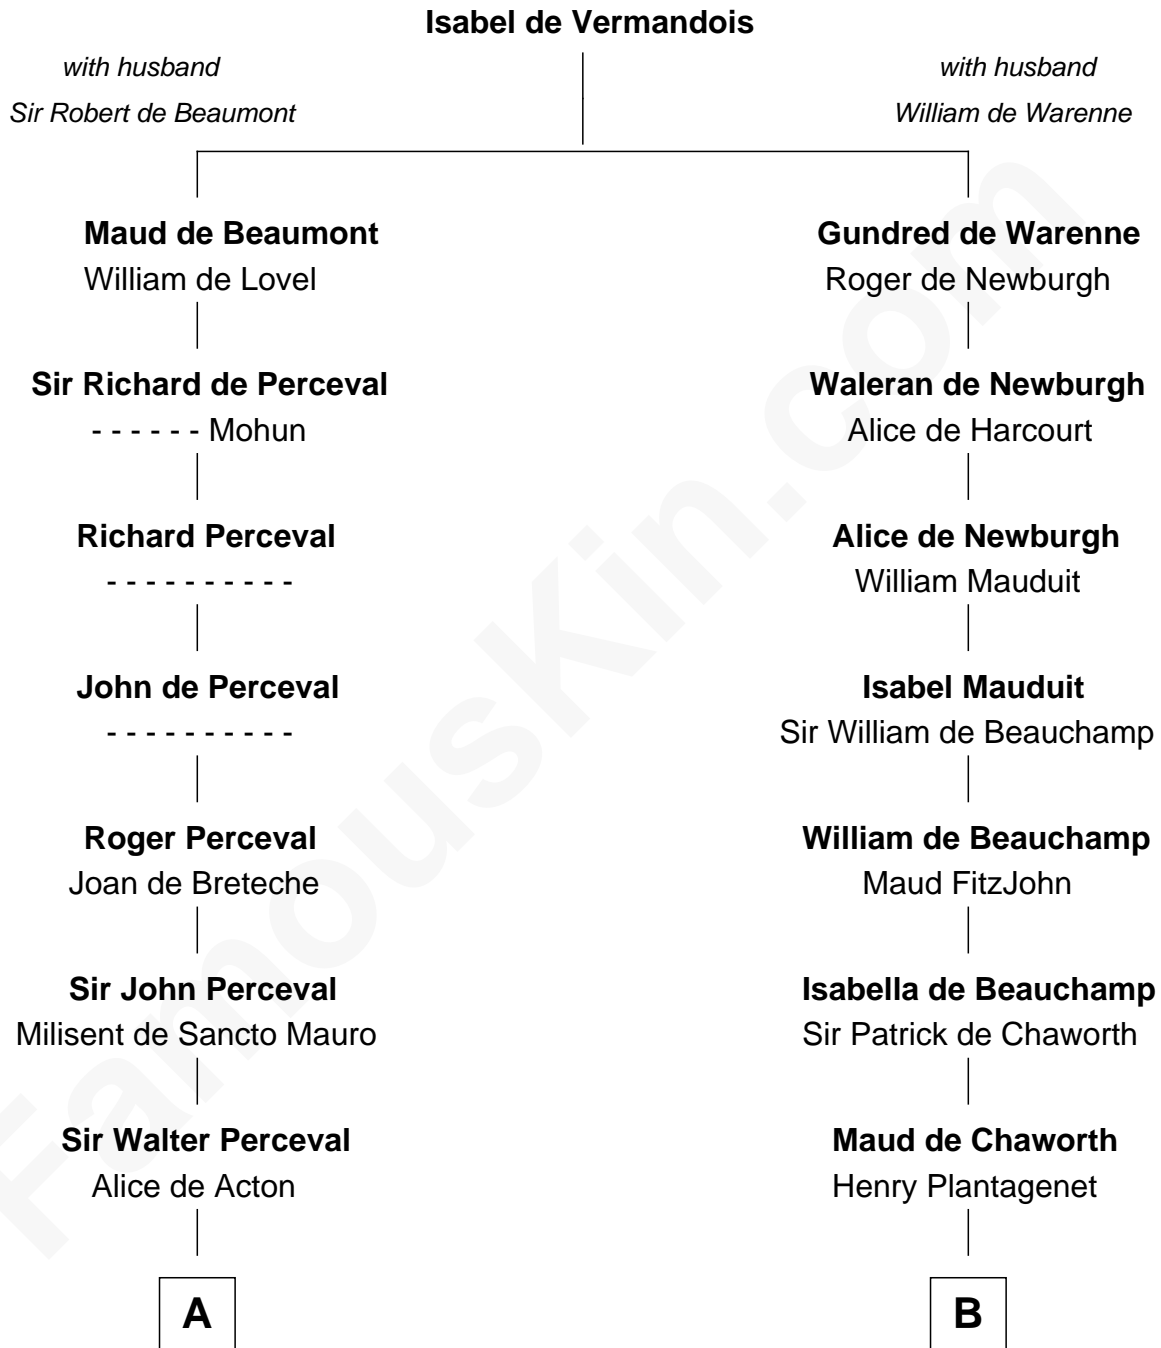

FamousKin.com
Relationship Chart of
James Russell Lowell
American "Fireside" Poet

20th cousin 1 time removed of

Francis Lightfoot Lee
Signer of the Declaration of Independence

C

Ebenezer Lowell

Elizabeth Shailer

D

Alice Eltonhead

Henry Corbin

Laetitia Corbin

Richard Lee

Gov. Thomas Lee

Hannah Ludwell

Francis Lightfoot Lee