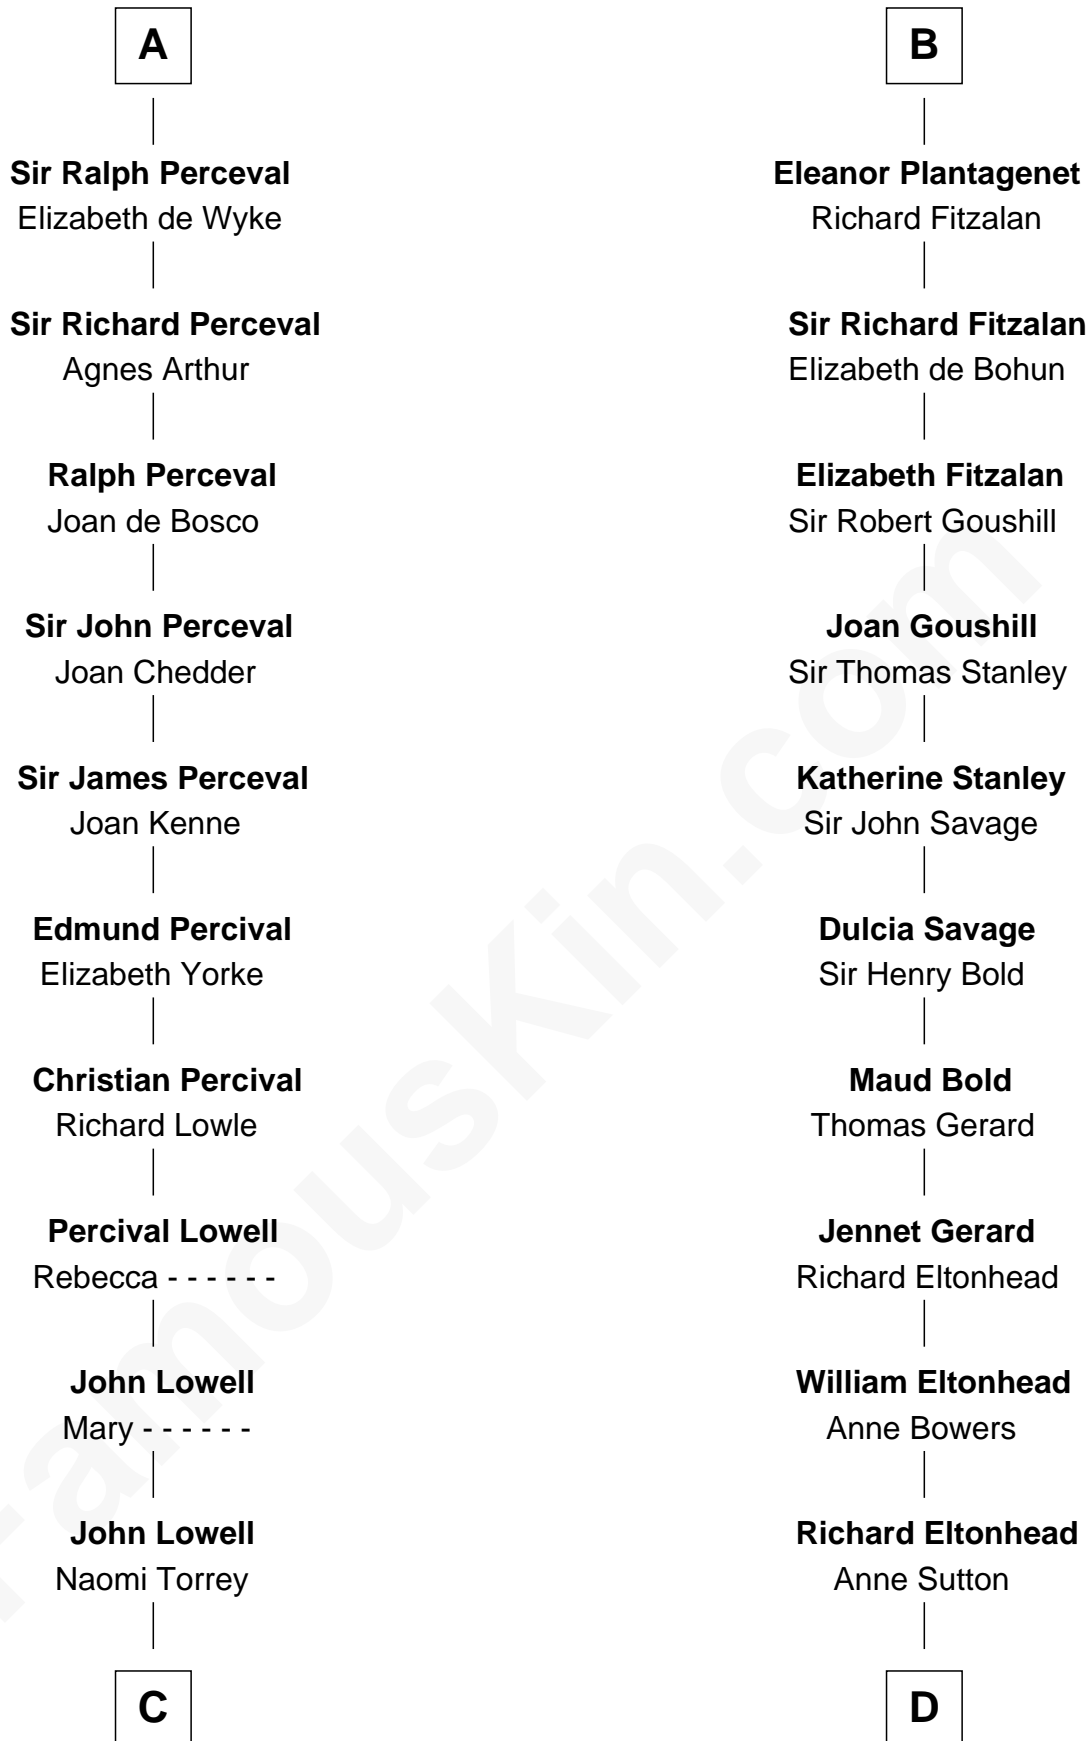

FamousKin.com
Relationship Chart of
James Russell Lowell
American "Fireside" Poet

20th cousin 1 time removed of

Francis Lightfoot Lee
Signer of the Declaration of Independence

C

Ebenezer Lowell

Elizabeth Shailer