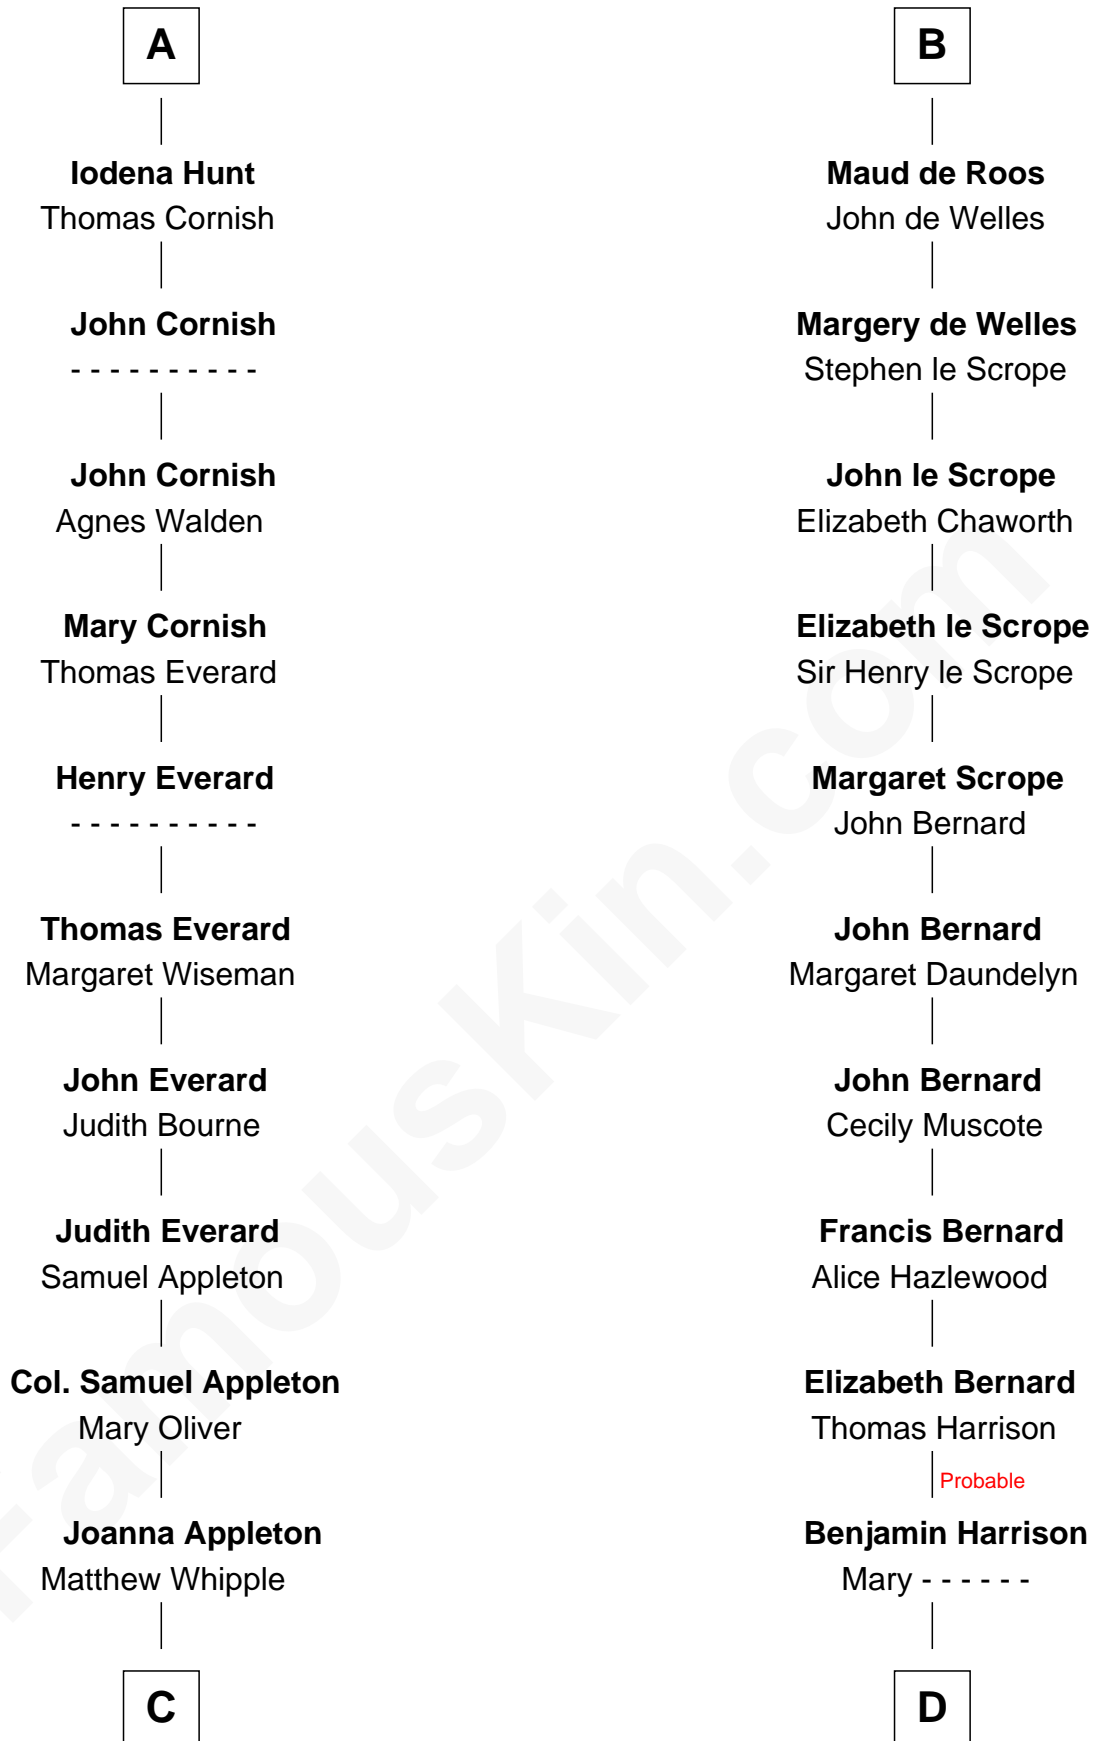

FamousKin.com
Relationship Chart of
James Russell Lowell
American "Fireside" Poet

20th cousin 1 time removed of
Francis Lightfoot Lee
Signer of the Declaration of Independence

C

William Whipple

Mary Cutts

D

Benjamin Harrison

Hannah Churchill

Hannah Harrison

Philip Ludwell

Hannah Ludwell

Gov. Thomas Lee

Francis Lightfoot Lee