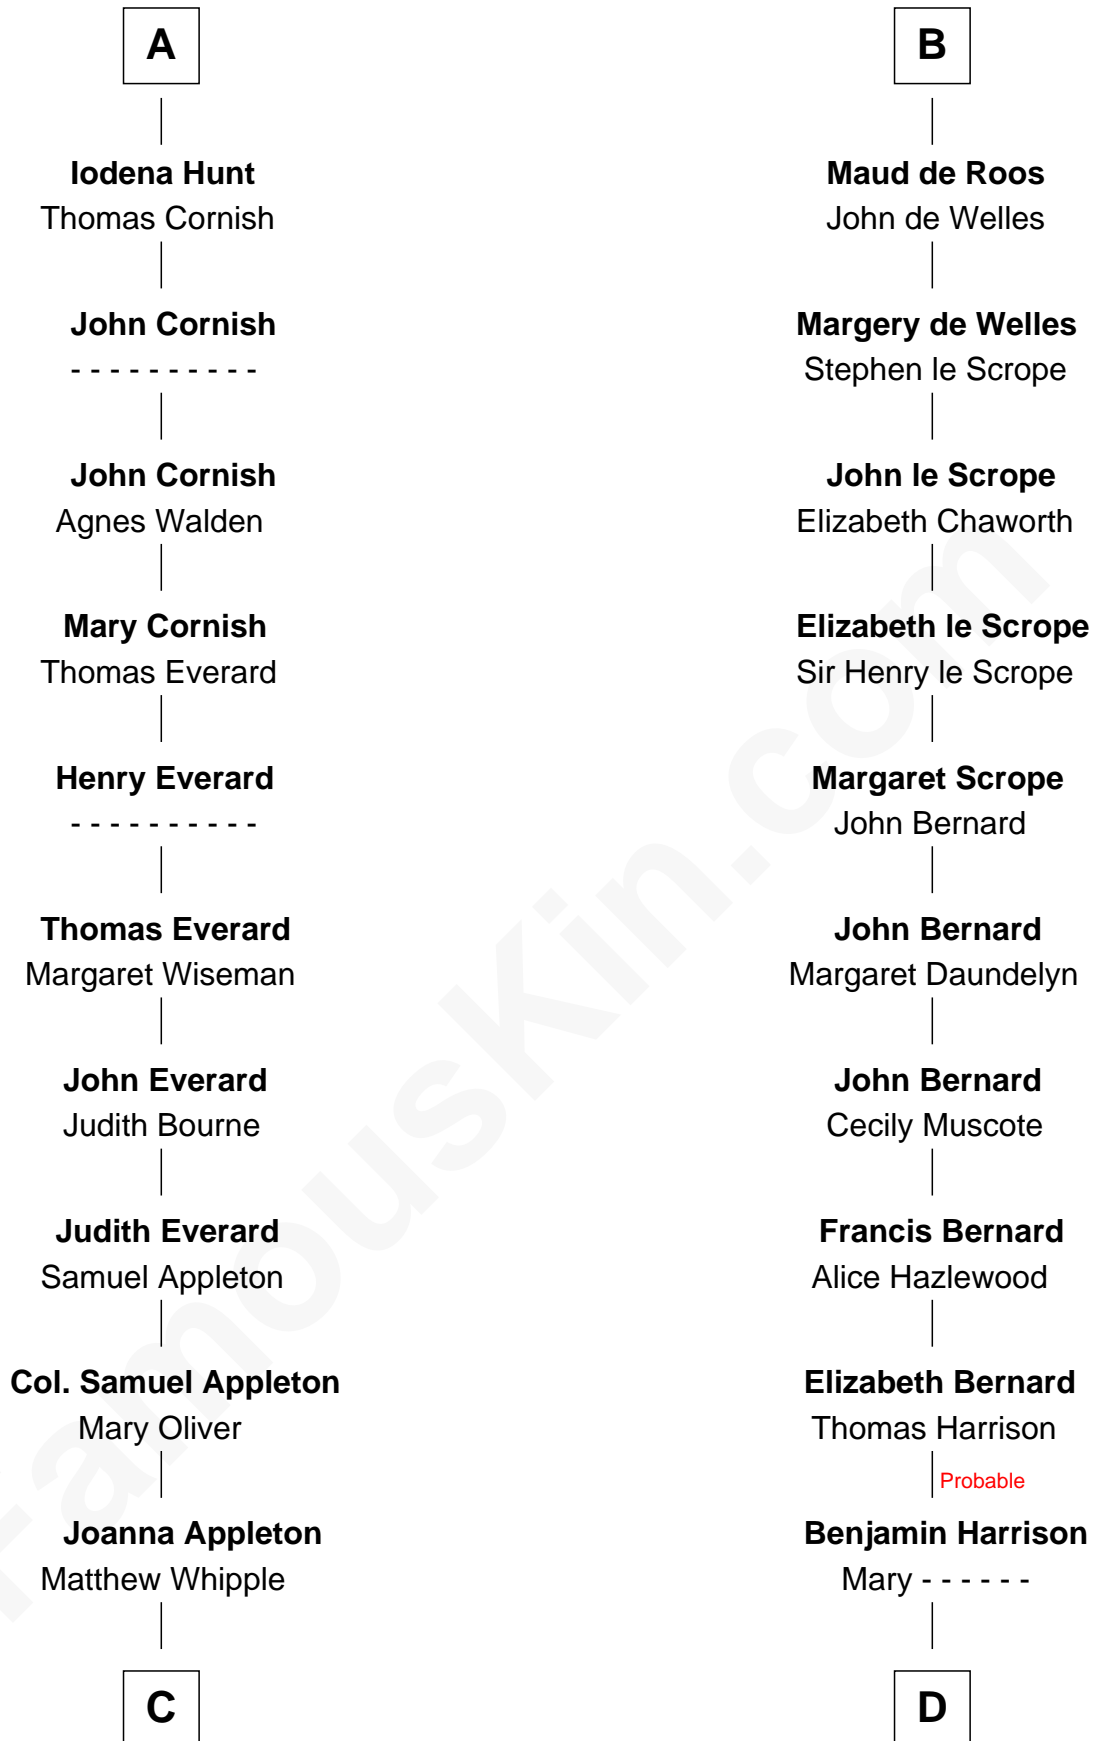

FamousKin.com Relationship Chart of

James Russell Lowell

American "Fireside" Poet

20th cousin 1 time removed of

Francis Lightfoot Lee

Signer of the Declaration of Independence

C

William Whipple