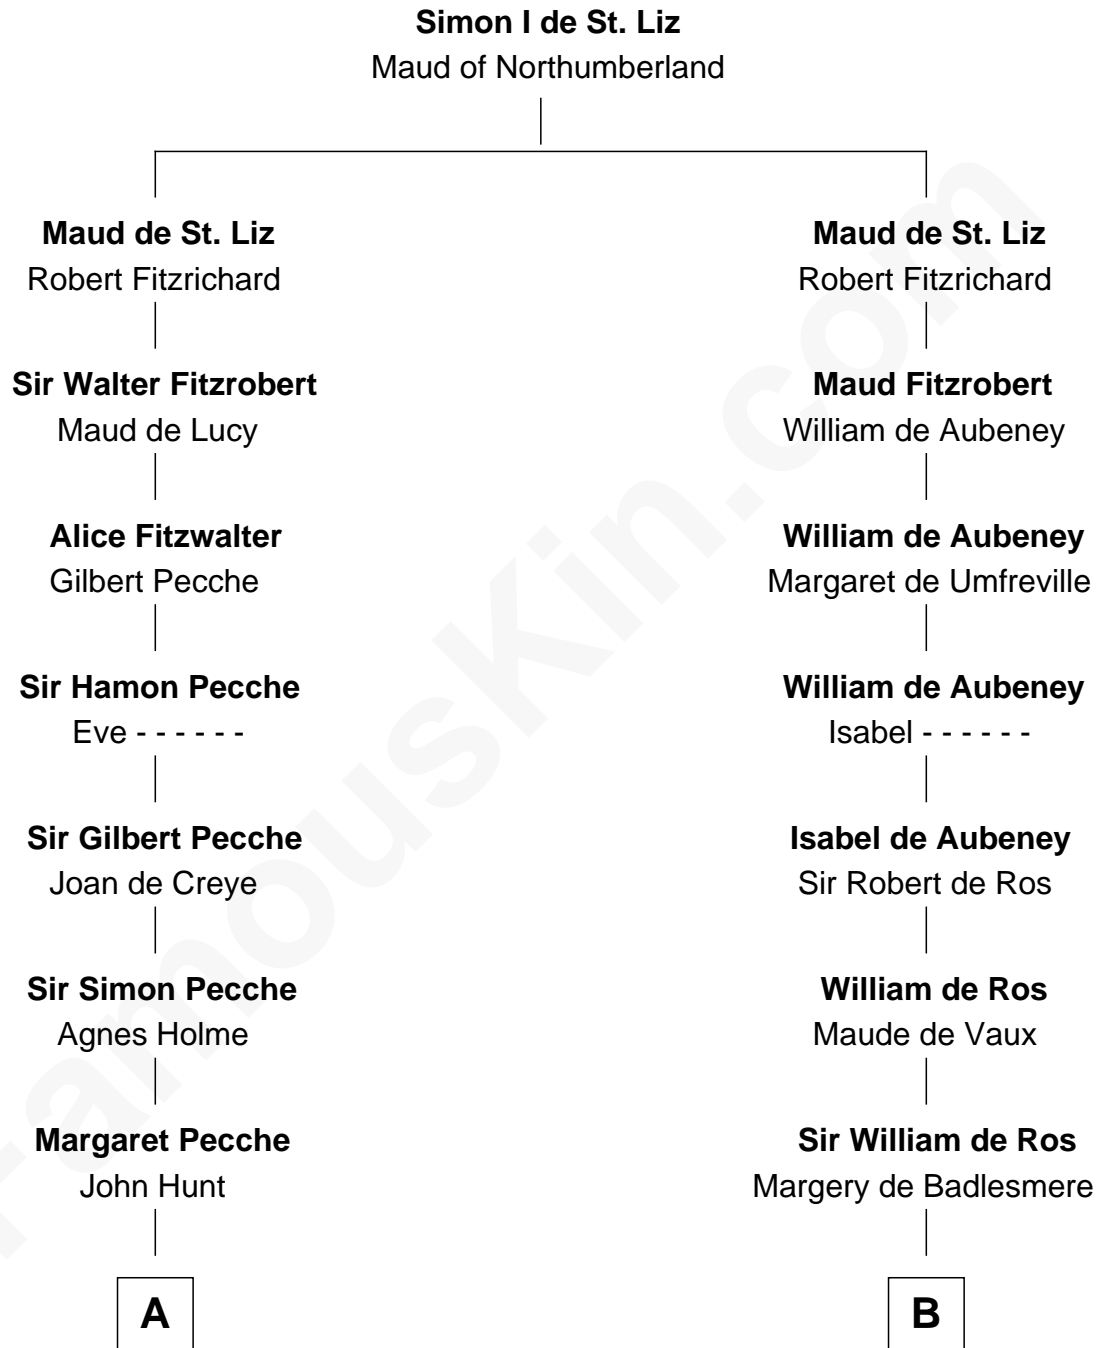

FamousKin.com Relationship Chart of

James Russell Lowell

American "Fireside" Poet

20th cousin 1 time removed of

Francis Lightfoot Lee

Signer of the Declaration of Independence

C

William Whipple