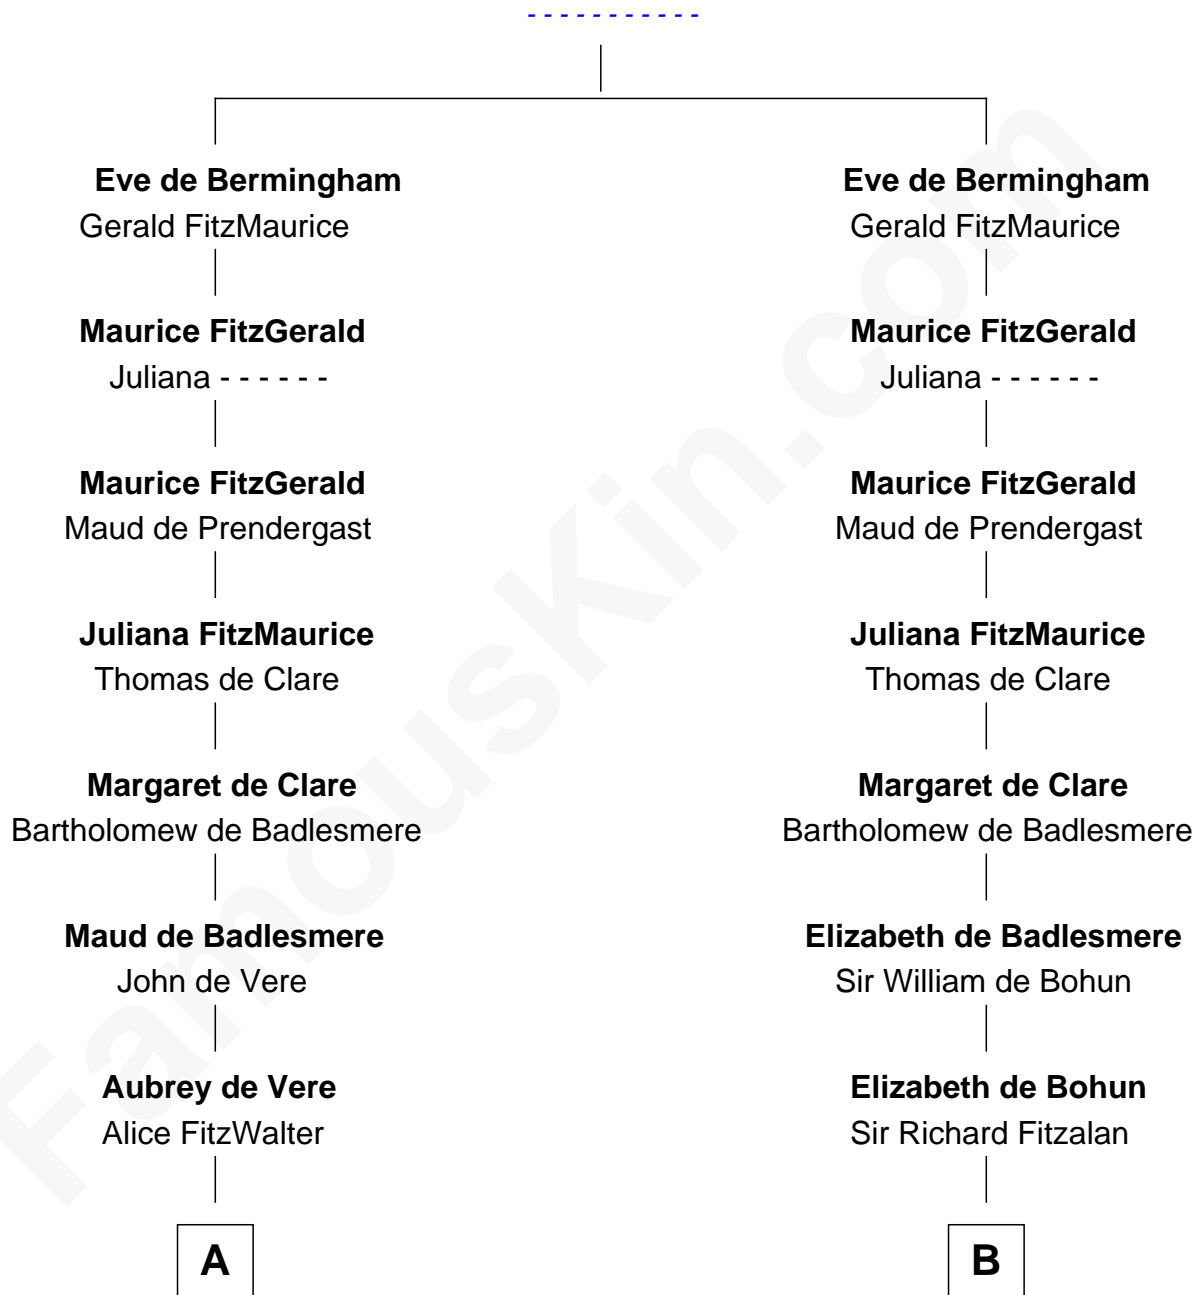

**FamousKin.com**  
**Relationship Chart of**  
**James Russell Lowell**  
*American "Fireside" Poet*

18th cousin 3 times removed of

**Francis Lightfoot Lee**  
*Signer of the Declaration of Independence*

**Robert de Bermingham**

**C**

**Sarah Turell**  
Noah Champney

**Sarah Champney**  
Rev. John Lowell

**John Lowell**  
Rebecca Russell

**Rev. Charles Lowell**  
Harriet Brackett Spence

**James Russell Lowell**  
*American "Fireside" Poet*

**D**

**Gov. Thomas Lee**  
Hannah Ludwell

**Francis Lightfoot Lee**  
*Signer of Declaration of Independence*

FamousKin.com