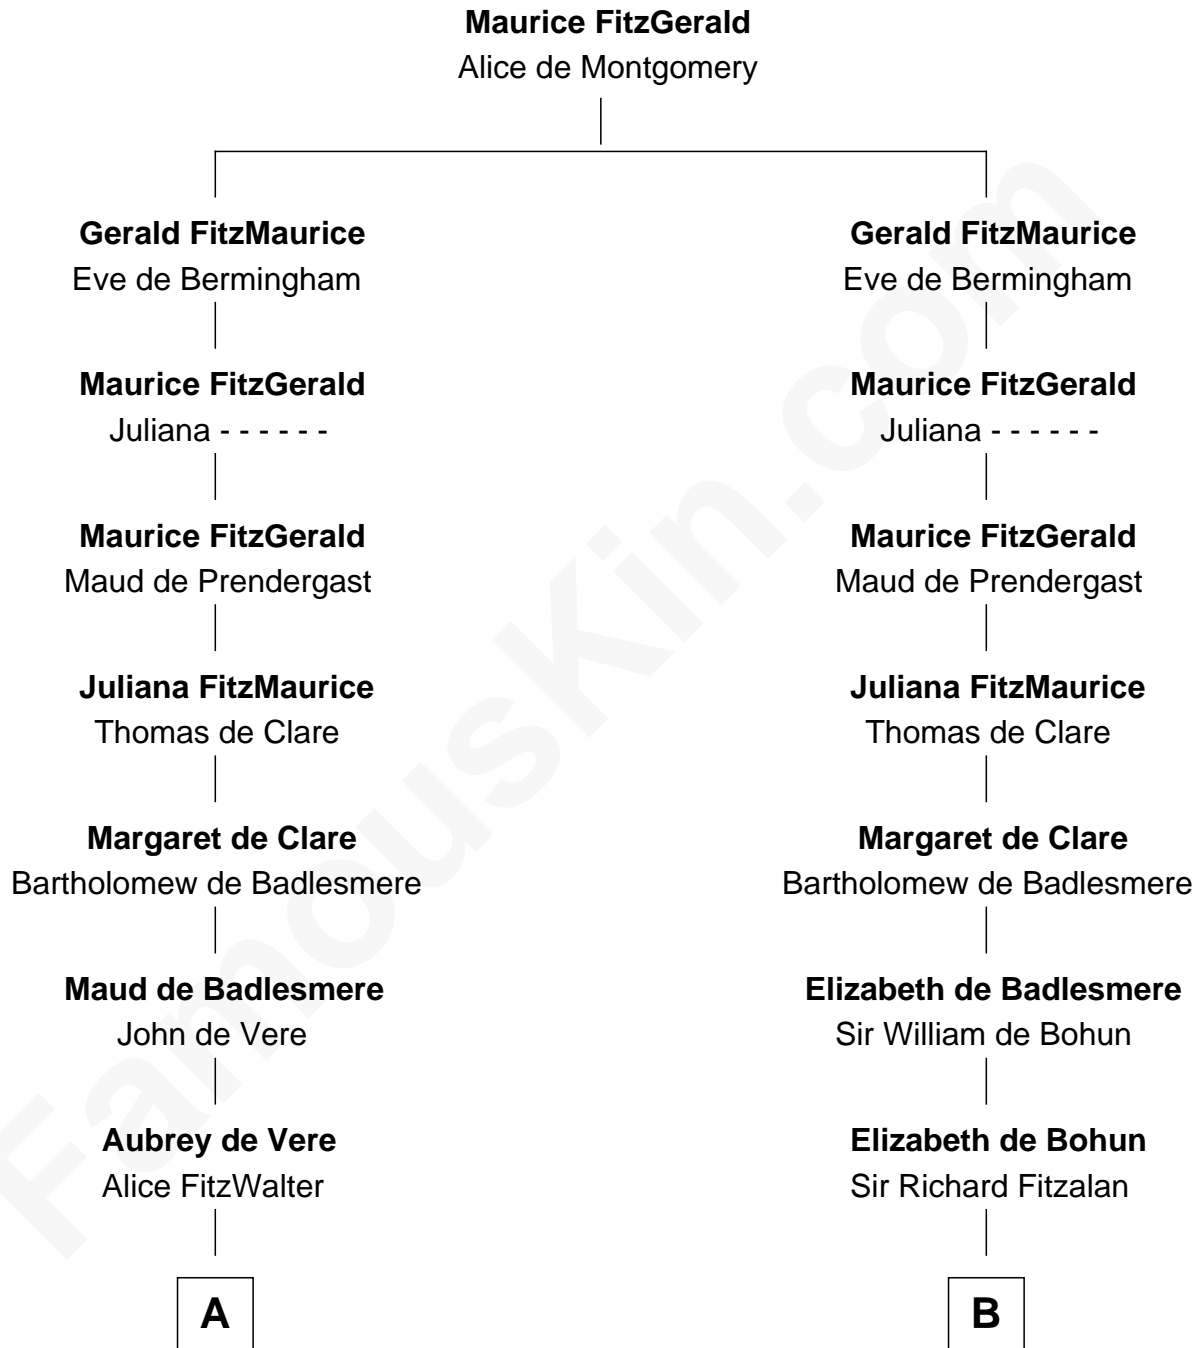

FamousKin.com
Relationship Chart of
James Russell Lowell
American "Fireside" Poet

18th cousin 3 times removed of

Francis Lightfoot Lee
Signer of the Declaration of Independence

C

Sarah Turell
Noah Champney

Sarah Champney
Rev. John Lowell

John Lowell
Rebecca Russell

Rev. Charles Lowell
Harriet Brackett Spence

James Russell Lowell
American "Fireside" Poet

D

Gov. Thomas Lee
Hannah Ludwell

Francis Lightfoot Lee
Signer of Declaration of Independence