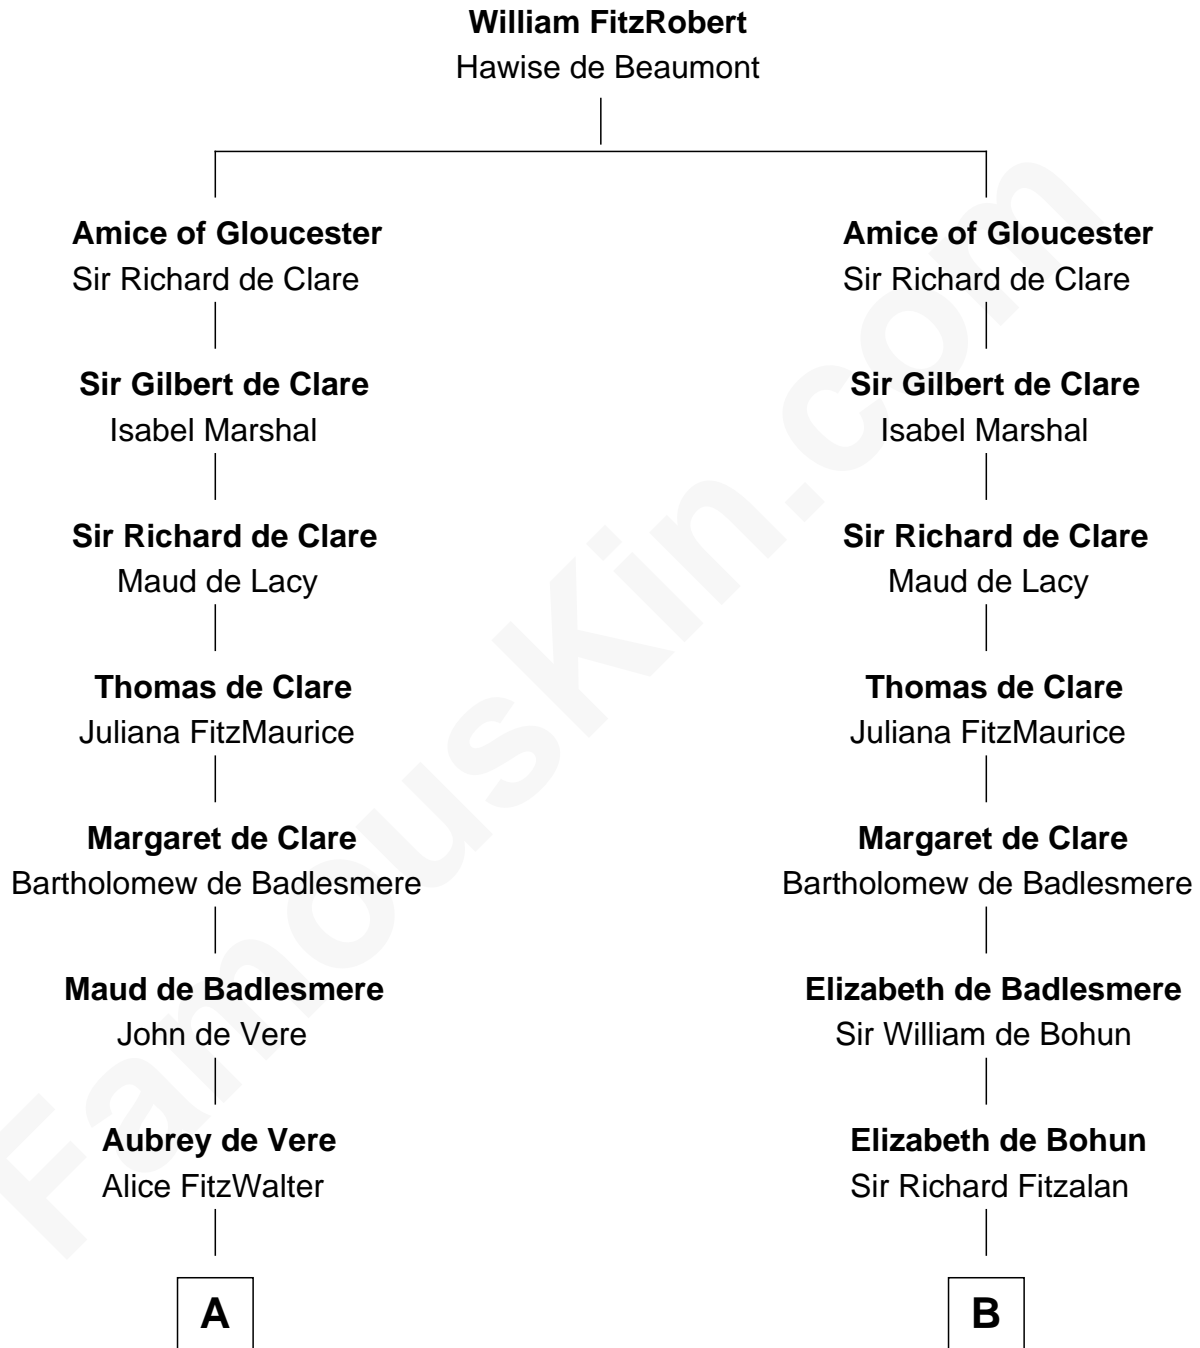

**FamousKin.com**  
**Relationship Chart of**  
**James Russell Lowell**  
*American "Fireside" Poet*

18th cousin 3 times removed of

**Francis Lightfoot Lee**  
*Signer of the Declaration of Independence*

**C**

**Sarah Turell**  
Noah Champney

**Sarah Champney**  
Rev. John Lowell

**John Lowell**  
Rebecca Russell

**Rev. Charles Lowell**  
Harriet Brackett Spence

**James Russell Lowell**  
*American "Fireside" Poet*

**D**

**Gov. Thomas Lee**  
Hannah Ludwell

**Francis Lightfoot Lee**  
*Signer of Declaration of Independence*

FamousKin.com