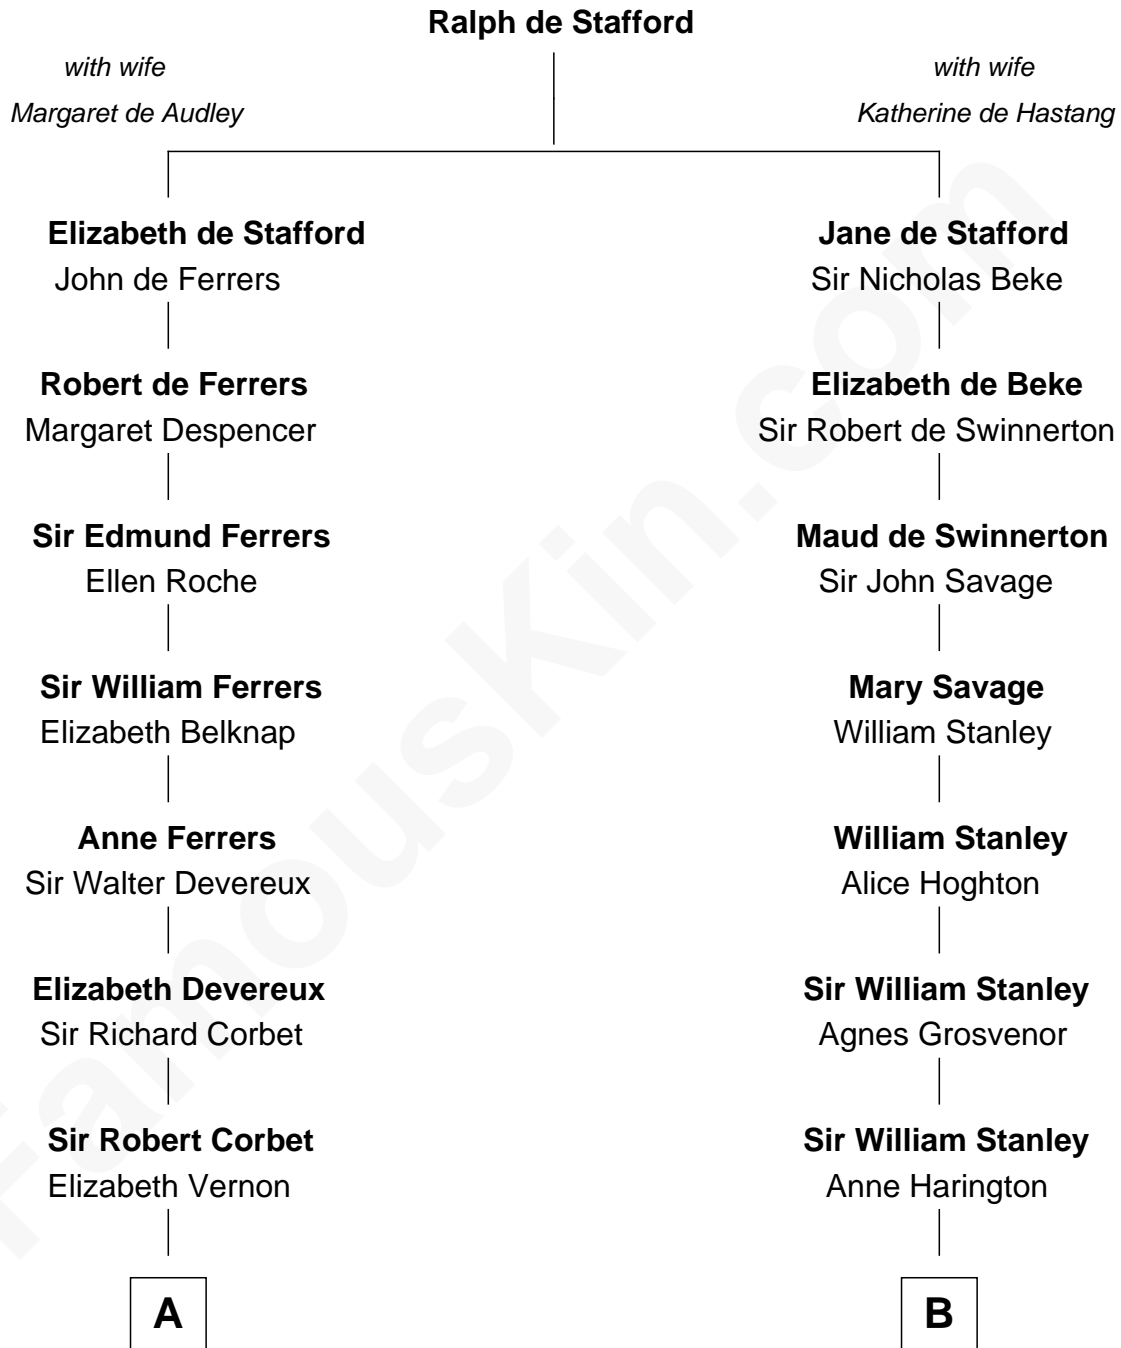

FamousKin.com
Relationship Chart of
James Russell Lowell
American "Fireside" Poet

13th cousin 4 times removed of

Francis Lightfoot Lee
Signer of the Declaration of Independence

A

Sir Roger Corbet
Anne Windsor