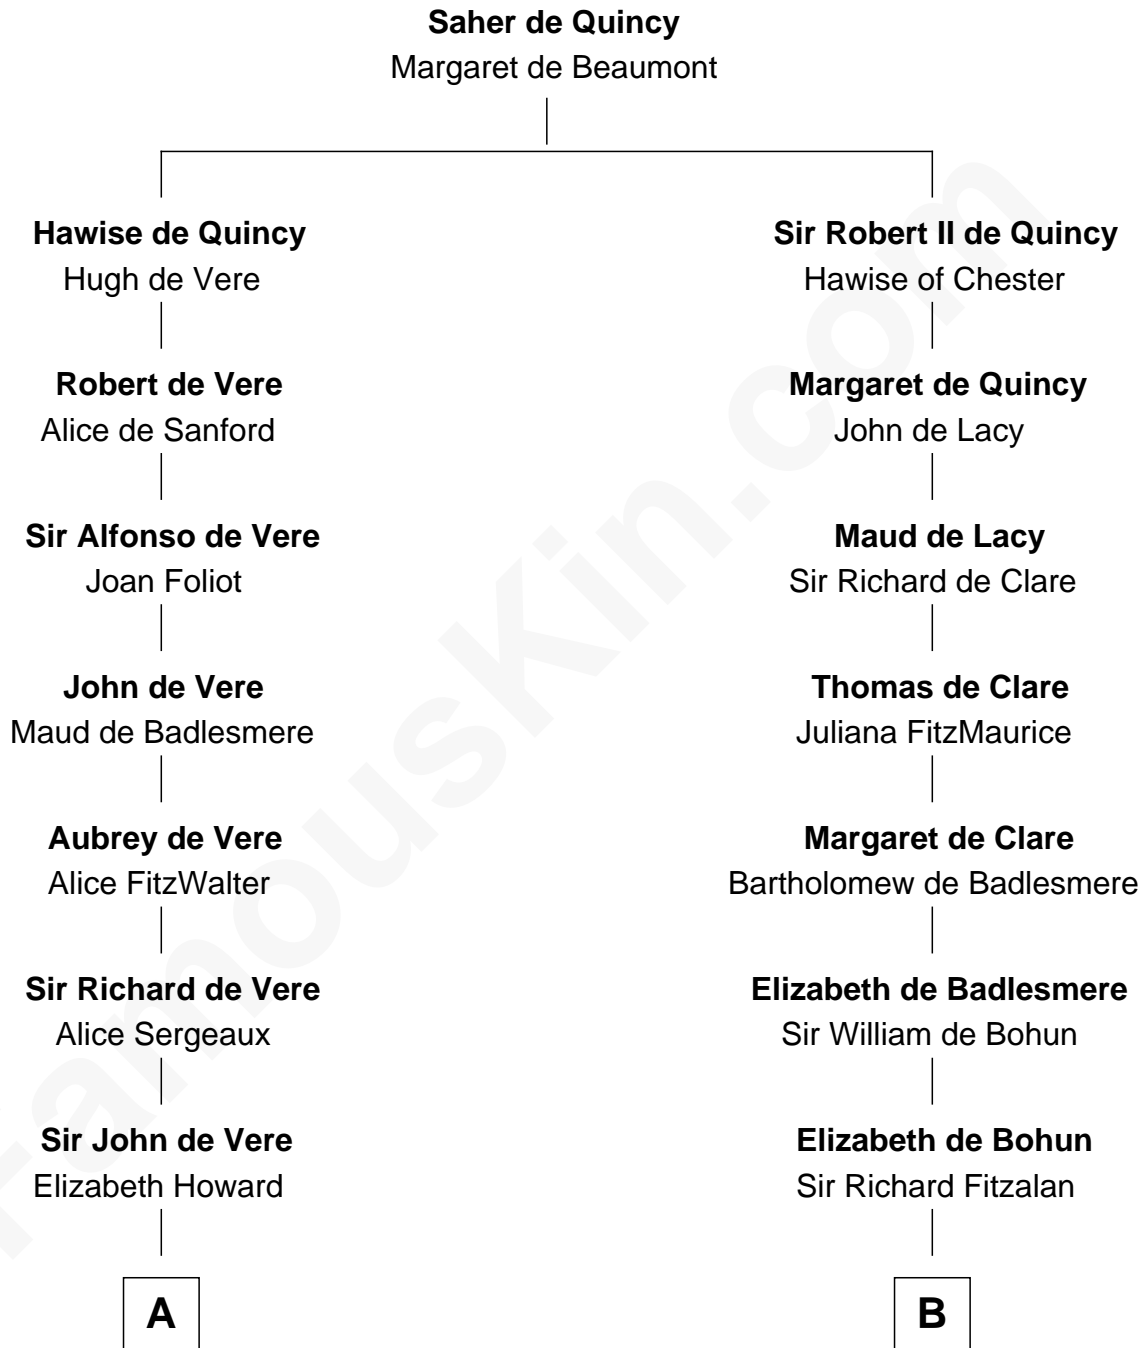

FamousKin.com Relationship Chart of

James Russell Lowell

American "Fireside" Poet

18th cousin 1 time removed of

Francis Lightfoot Lee

Signer of the Declaration of Independence

C

John Lowell
Rebecca Russell

Rev. Charles Lowell
Harriet Brackett Spence

James Russell Lowell
American "Fireside" Poet

D

Gov. Thomas Lee
Hannah Ludwell

Francis Lightfoot Lee
Signer of Declaration of Independence

FamousKin.com