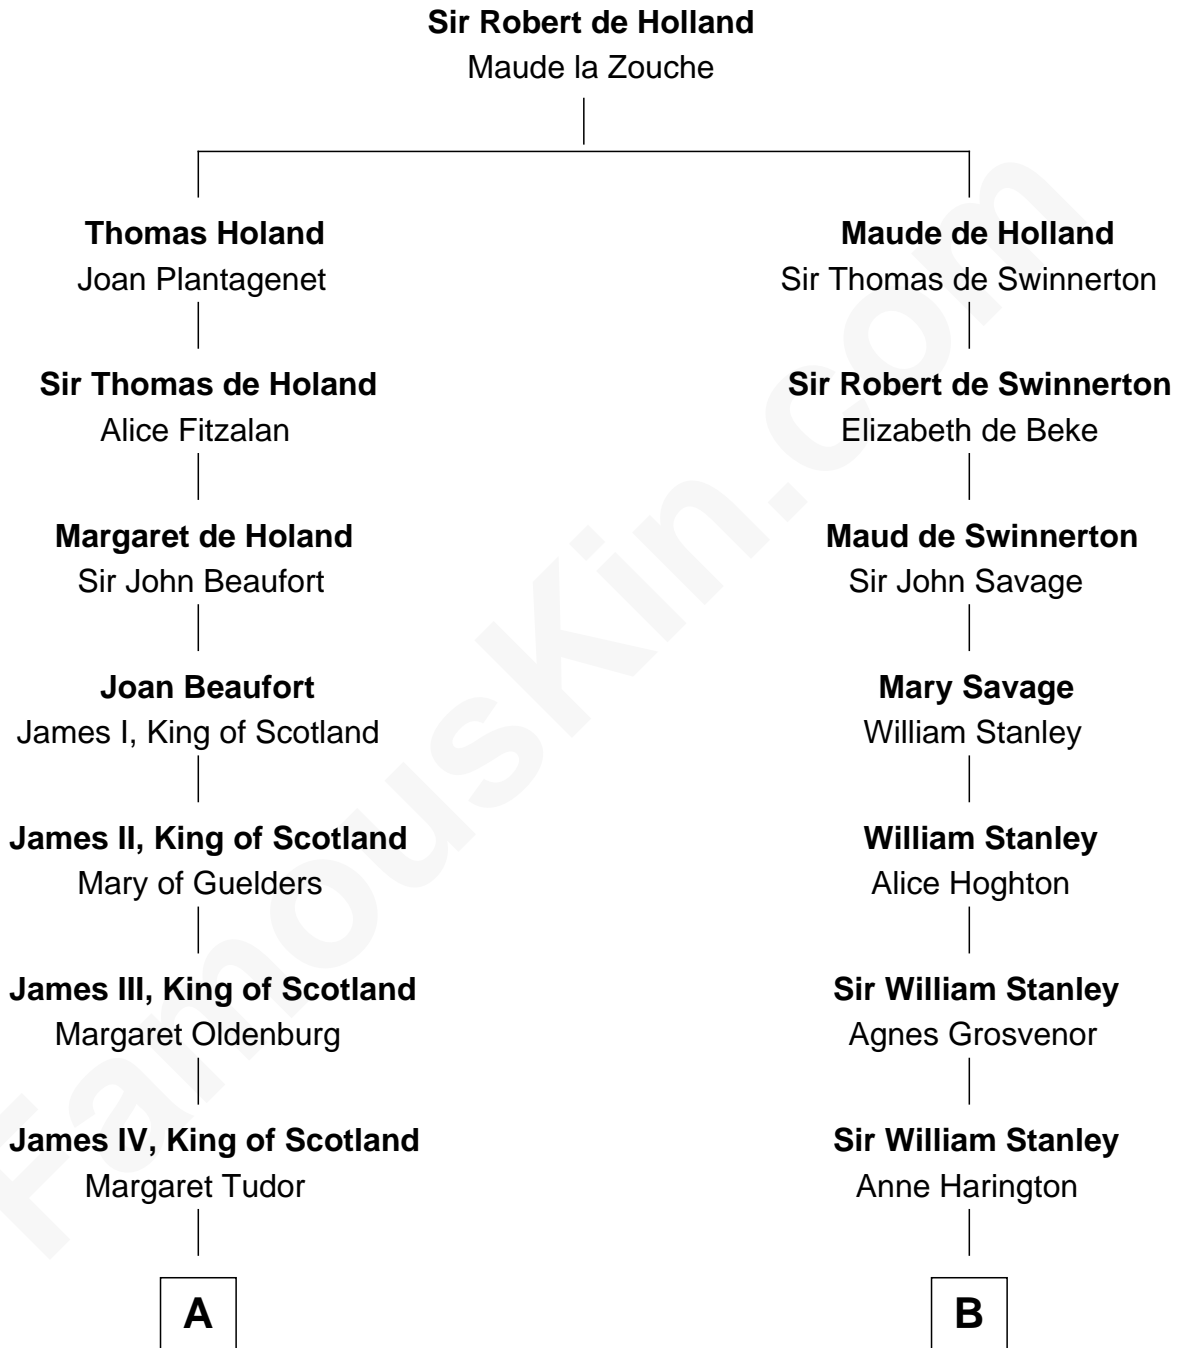

**FamousKin.com**  
**Relationship Chart of**  
**James Russell Lowell**  
*American "Fireside" Poet*

13th cousin 5 times removed of

**Francis Lightfoot Lee**  
*Signer of the Declaration of Independence*