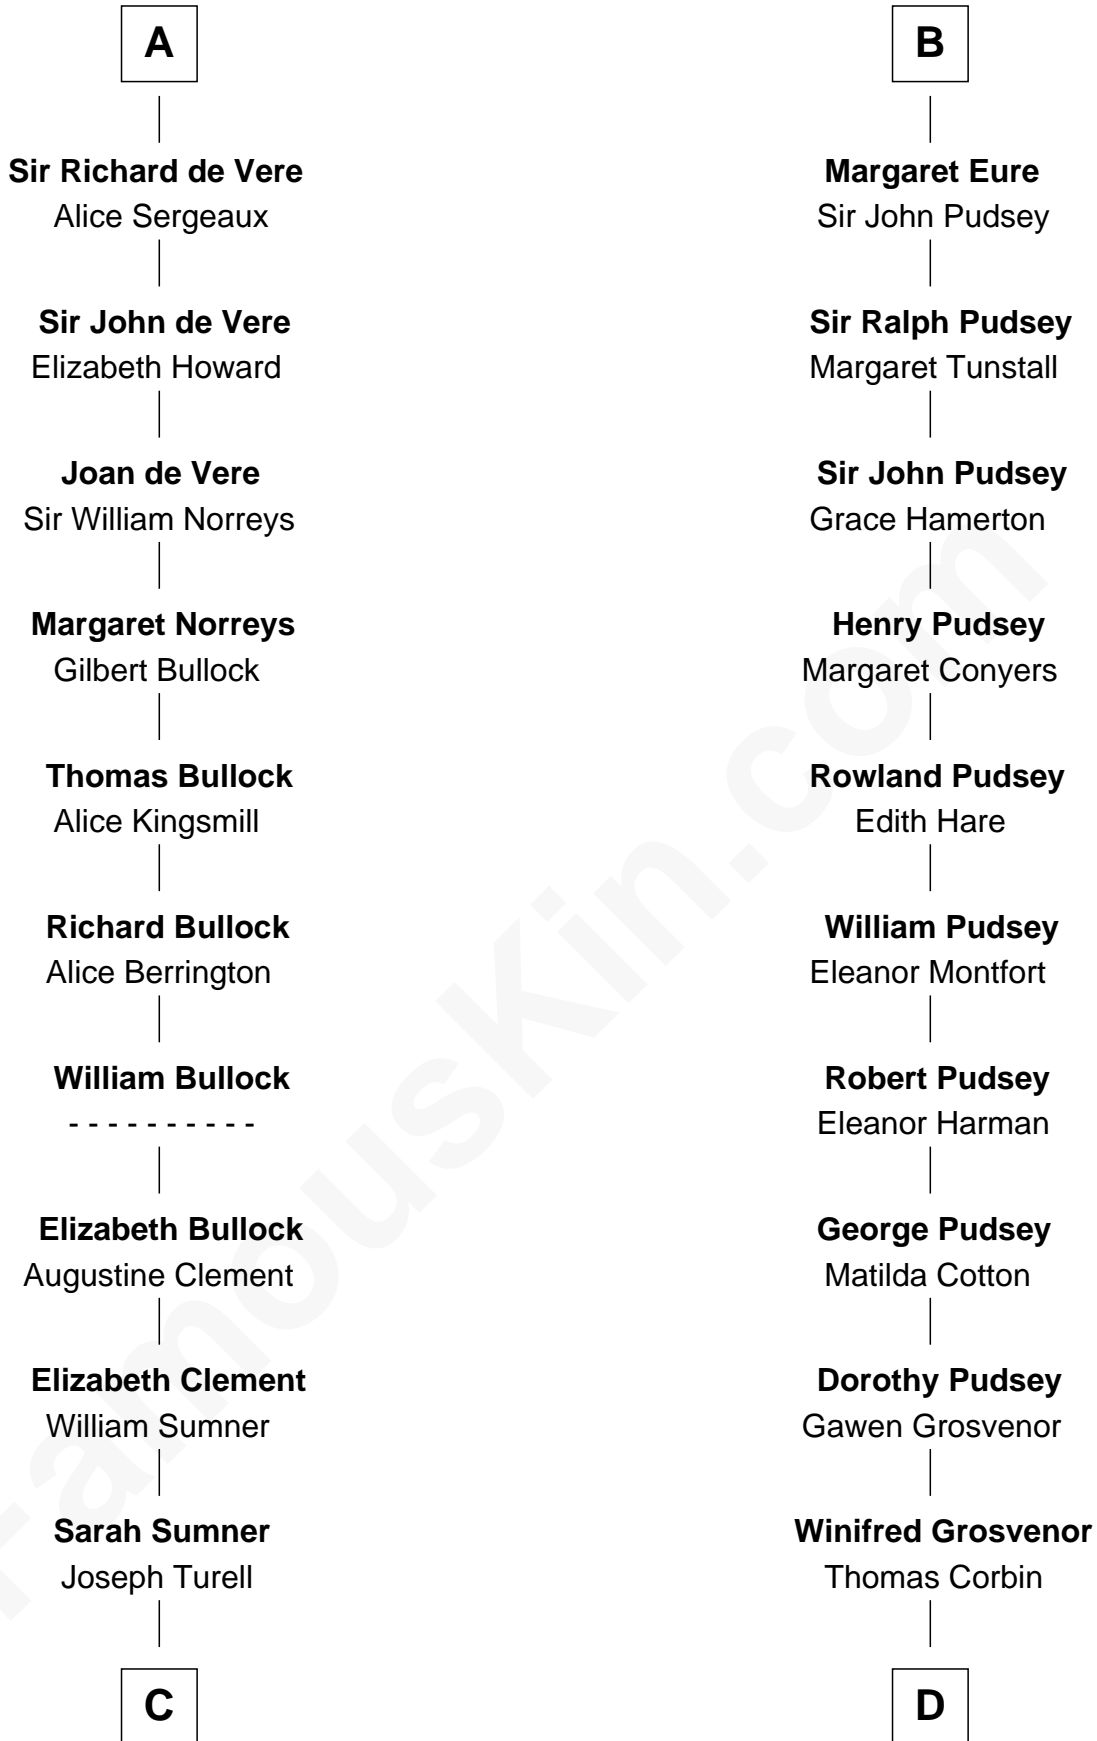

FamousKin.com
Relationship Chart of
James Russell Lowell
American "Fireside" Poet

20th cousin 1 time removed of
Francis Lightfoot Lee
Signer of the Declaration of Independence

C

Sarah Turell
Noah Champney

Gov. Thomas Lee
Hannah Ludwell

Francis Lightfoot Lee
Signer of Declaration of Independence