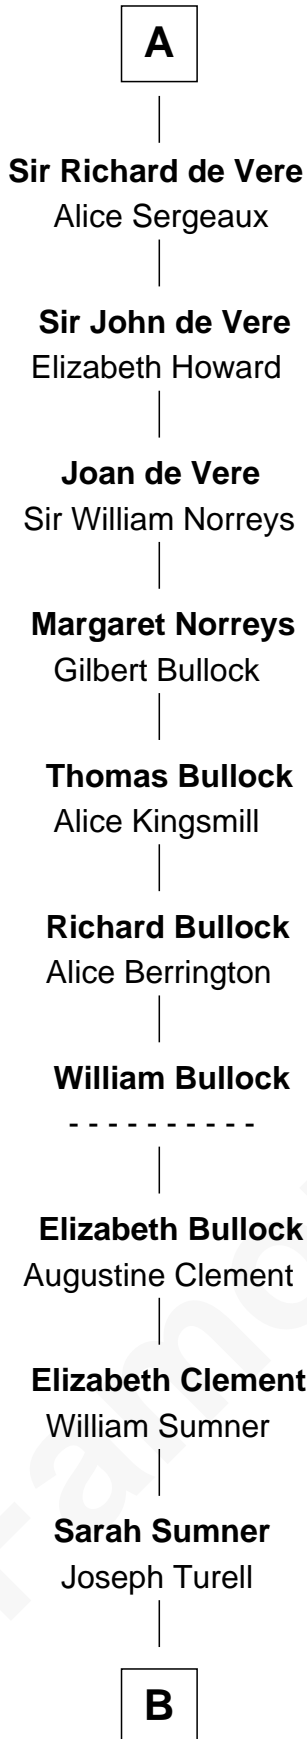

FamousKin.com Relationship Chart of

James Russell Lowell

American "Fireside" Poet

3rd cousin 18 times removed of

William de Lanvallay

Magna Carta Surety

B

—
Sarah Turell

Noah Champney

—
Sarah Champney

Rev. John Lowell

—
John Lowell

Rebecca Russell

—
Rev. Charles Lowell

Harriet Brackett Spence

—
James Russell Lowell