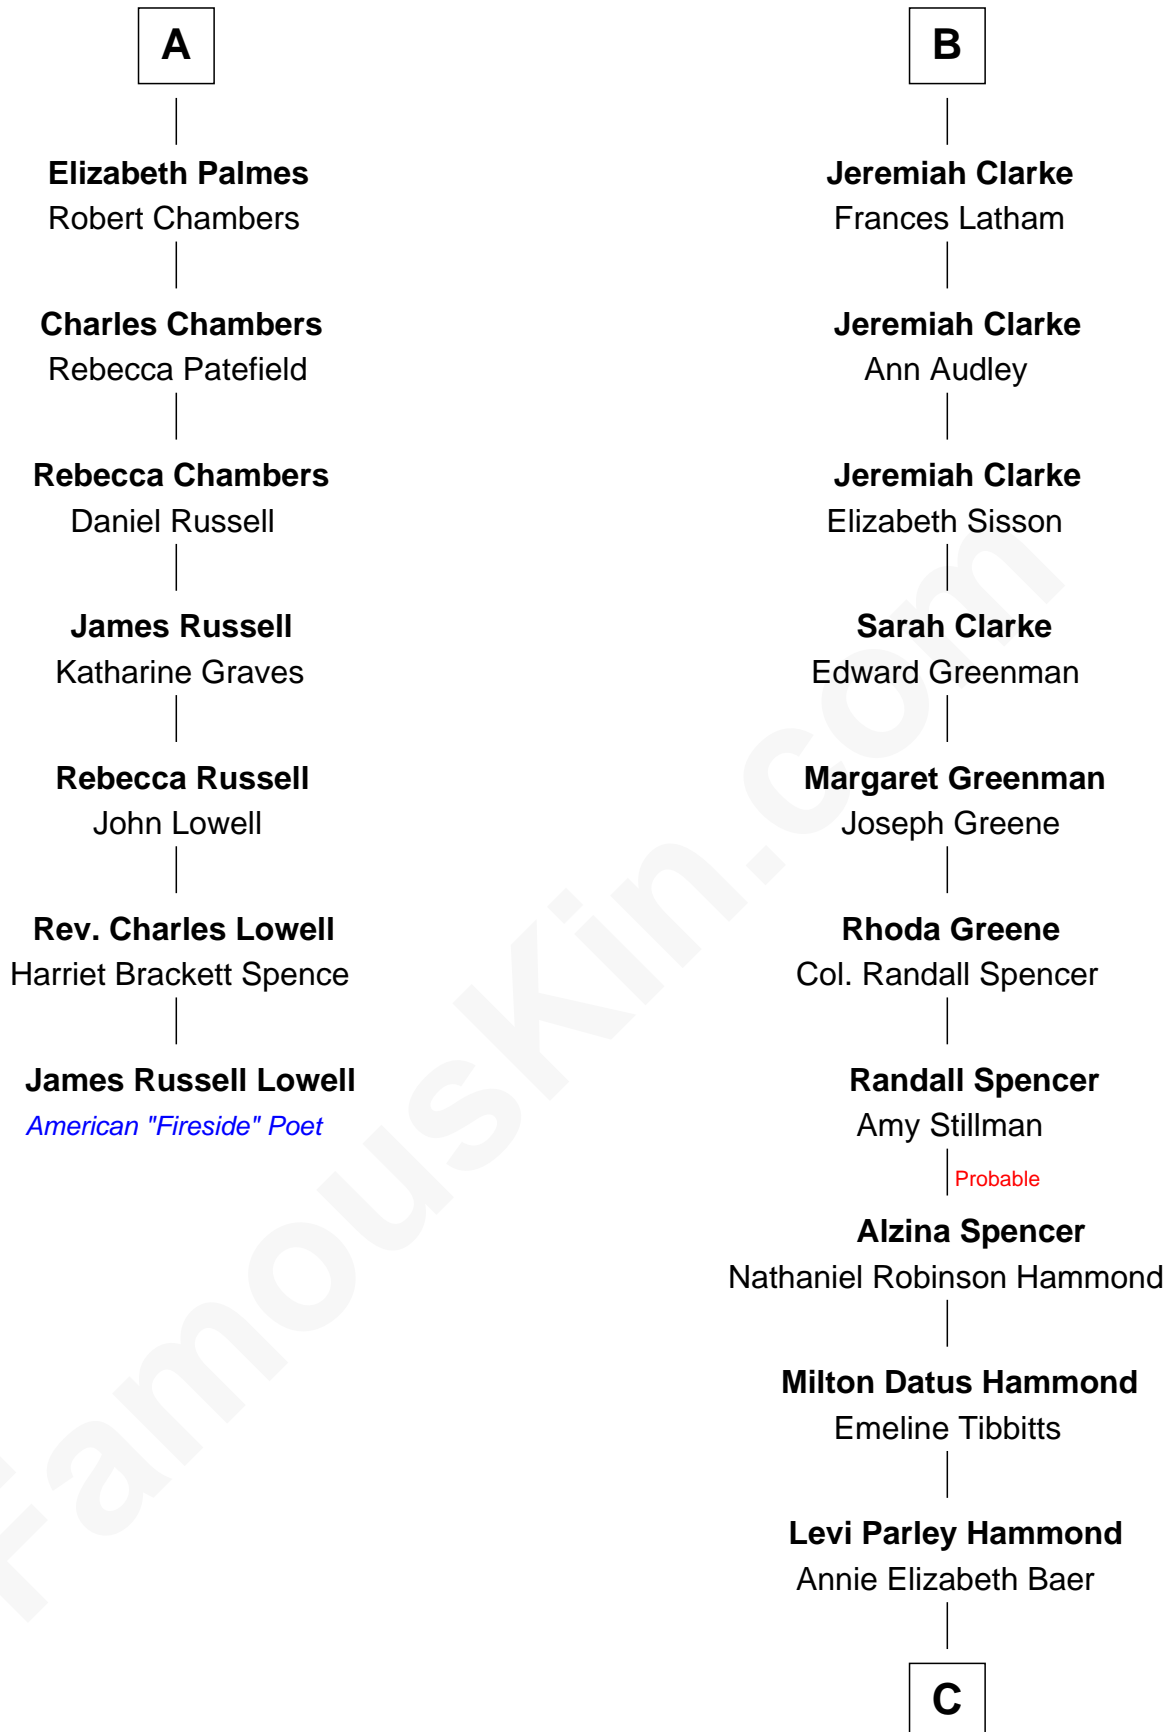

FamousKin.com
Relationship Chart of
James Russell Lowell
American "Fireside" Poet

13th cousin 7 times removed of

Amy Adams
Movie Actress

C

Grant Levi Hammond

Rita Otterbeck

Colleen Hammond

Joseph Hugh Hicken

Kathryn Hicken

Richard Kent Adams

Amy Adams

Movie Actress

FamousKin.com