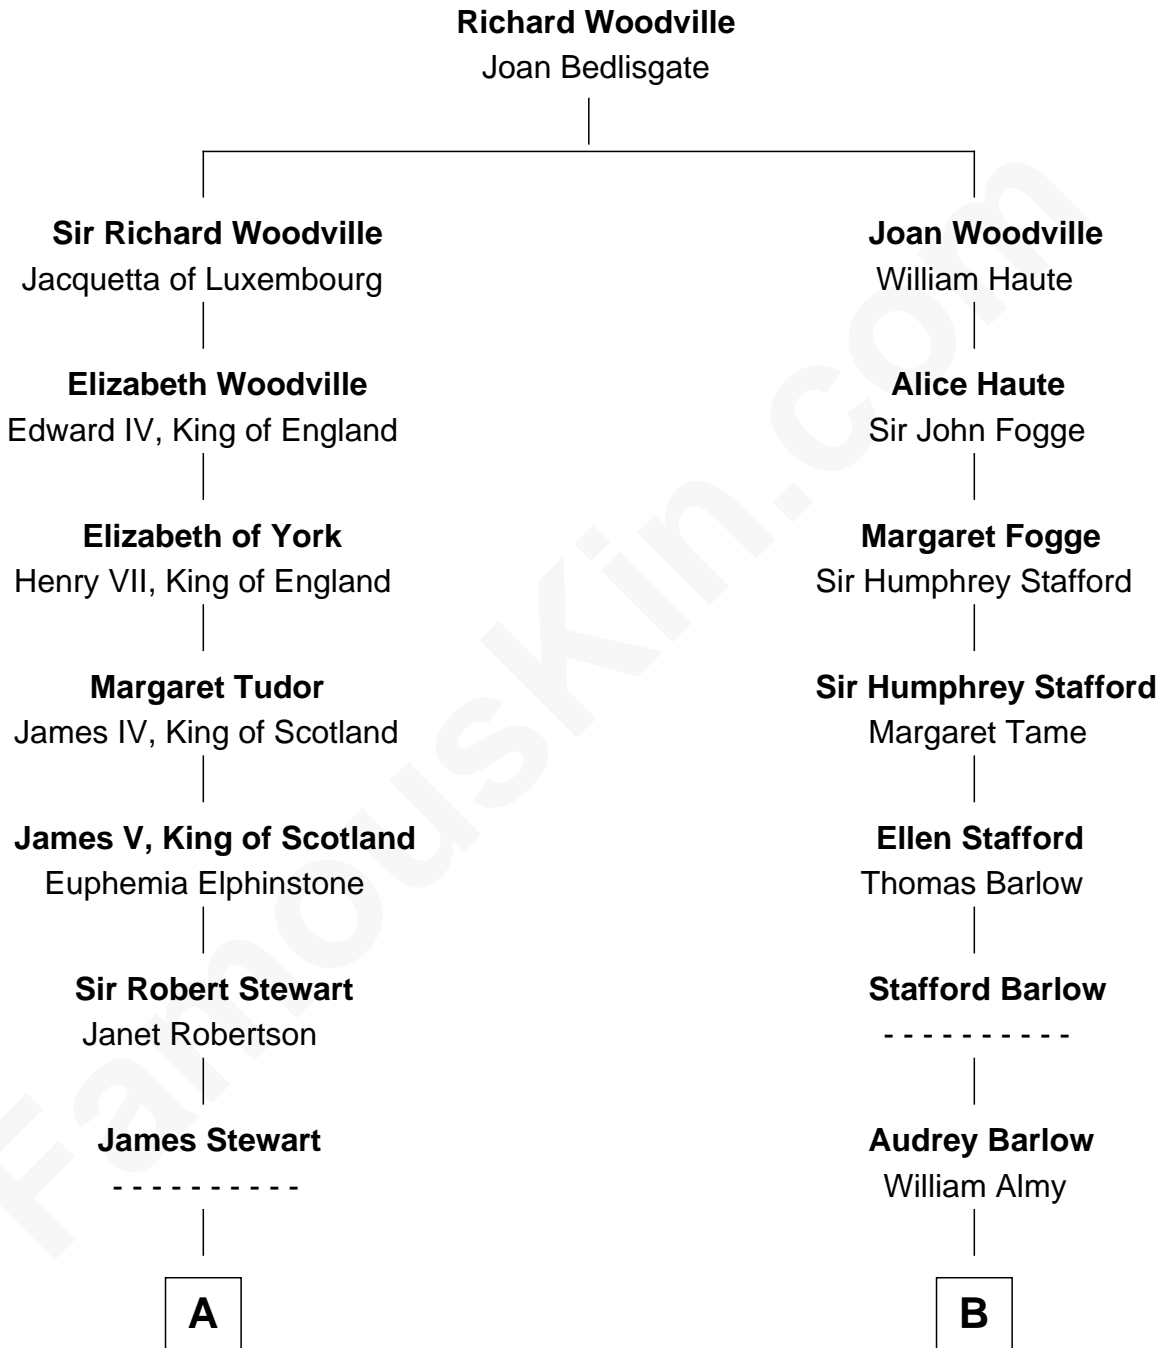

## Relationship Chart of

### James Russell Lowell

American "Fireside" Poet

15th cousin 4 times removed of

**Amy Adams**  
Movie Actress

**C**

**Colleen Hammond**  
Joseph Hugh Hicken

**Kathryn Hicken**  
Richard Kent Adams

**Amy Adams**  
*Movie Actress*