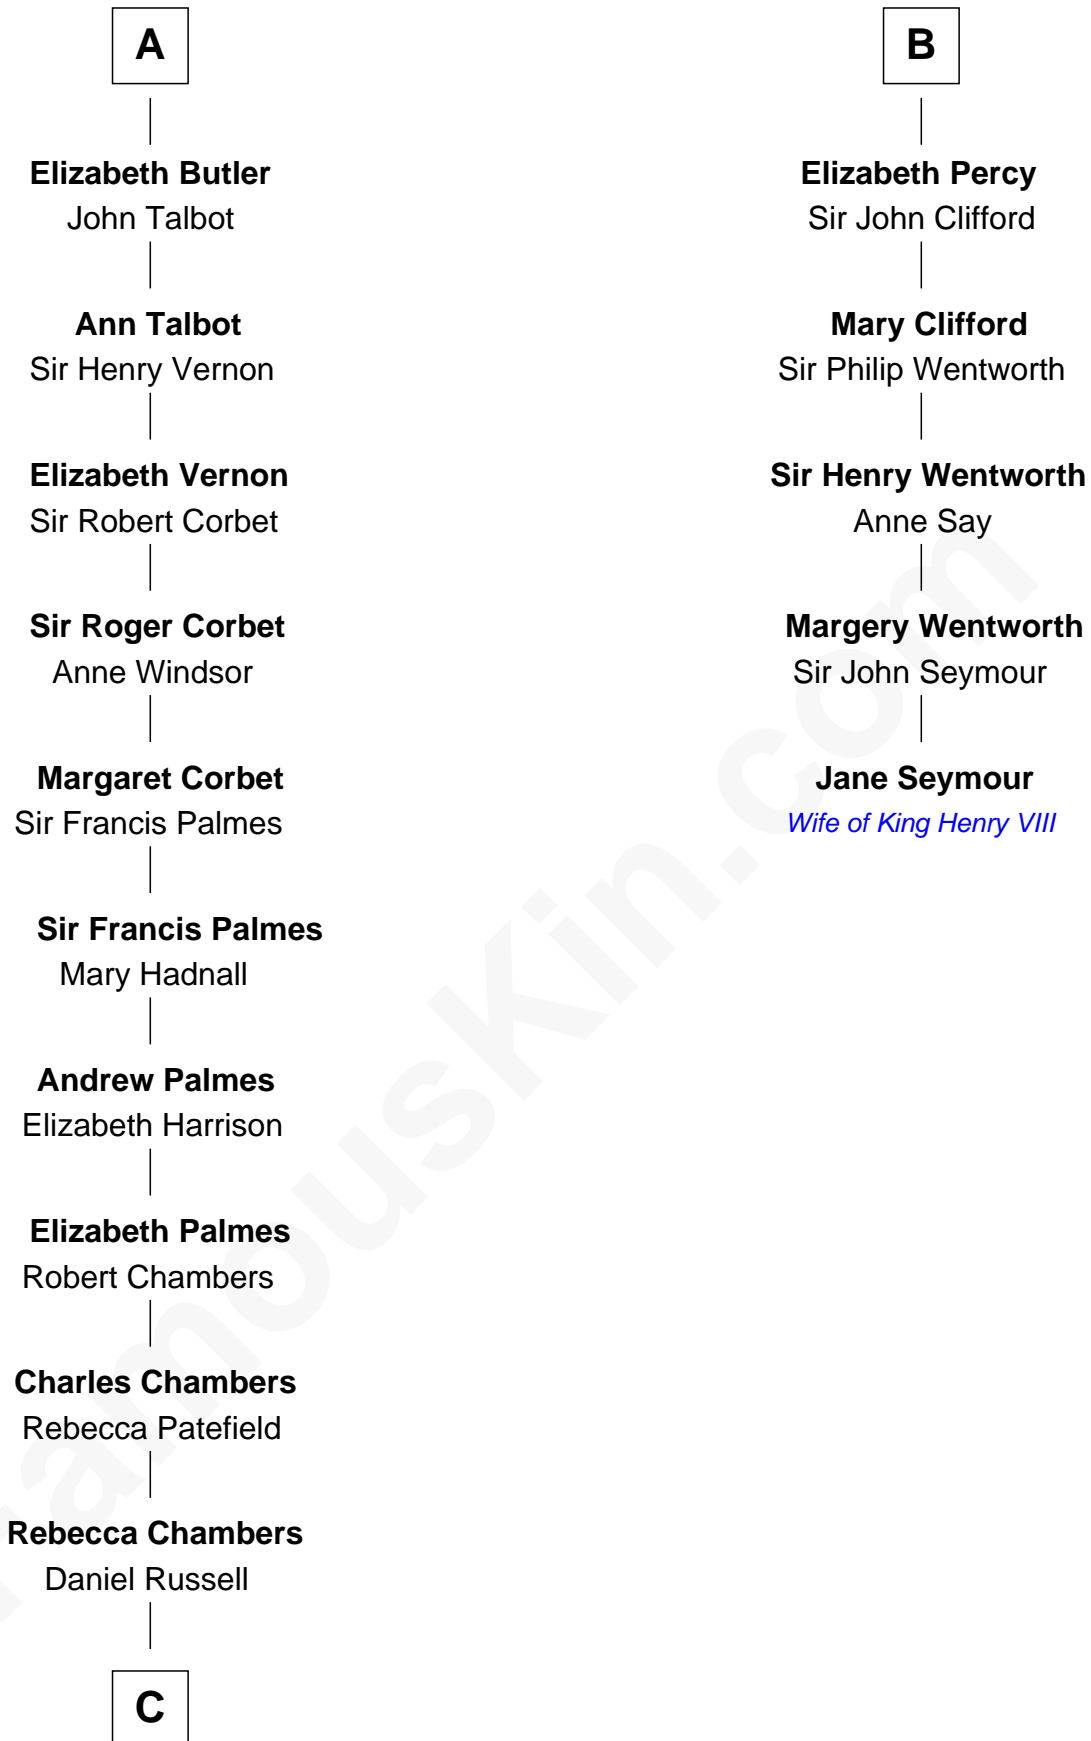

FamousKin.com
Relationship Chart of
James Russell Lowell
American "Fireside" Poet

11th cousin 9 times removed of

Jane Seymour
3rd Wife of King Henry VIII

C

James Russell
Katharine Graves

Rebecca Russell
John Lowell