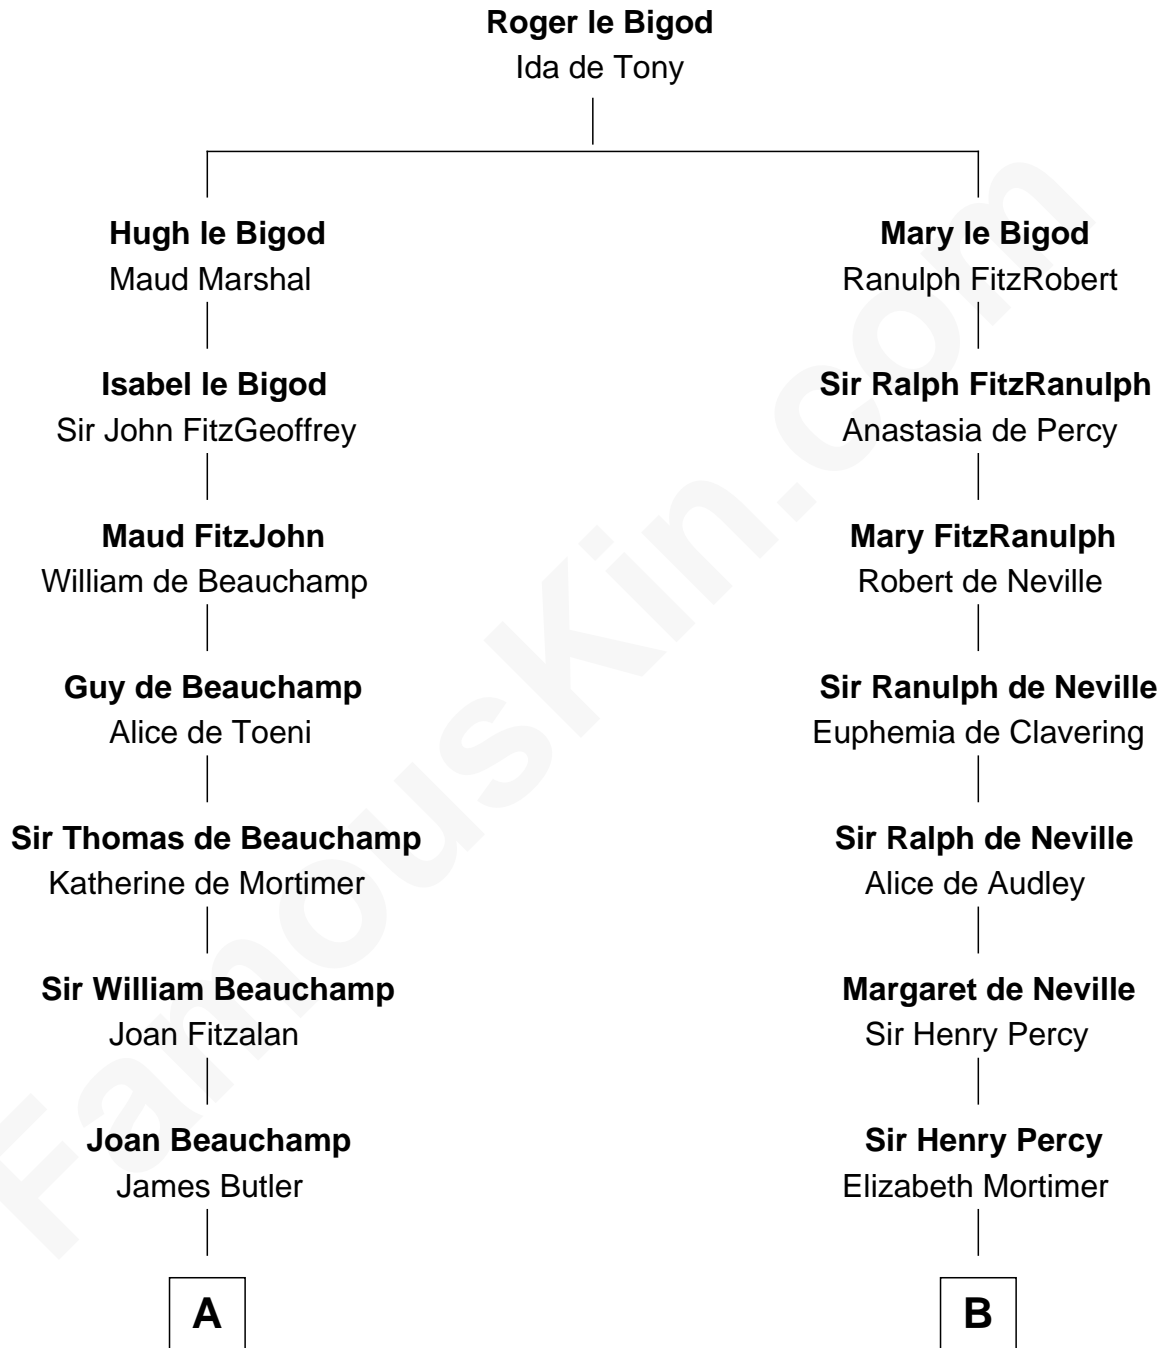

FamousKin.com
Relationship Chart of
James Russell Lowell
American "Fireside" Poet

11th cousin 9 times removed of

Jane Seymour
3rd Wife of King Henry VIII

C

James Russell
Katharine Graves

Rebecca Russell
John Lowell

Rev. Charles Lowell
Harriet Brackett Spence

James Russell Lowell
American "Fireside" Poet

FamousKin.com