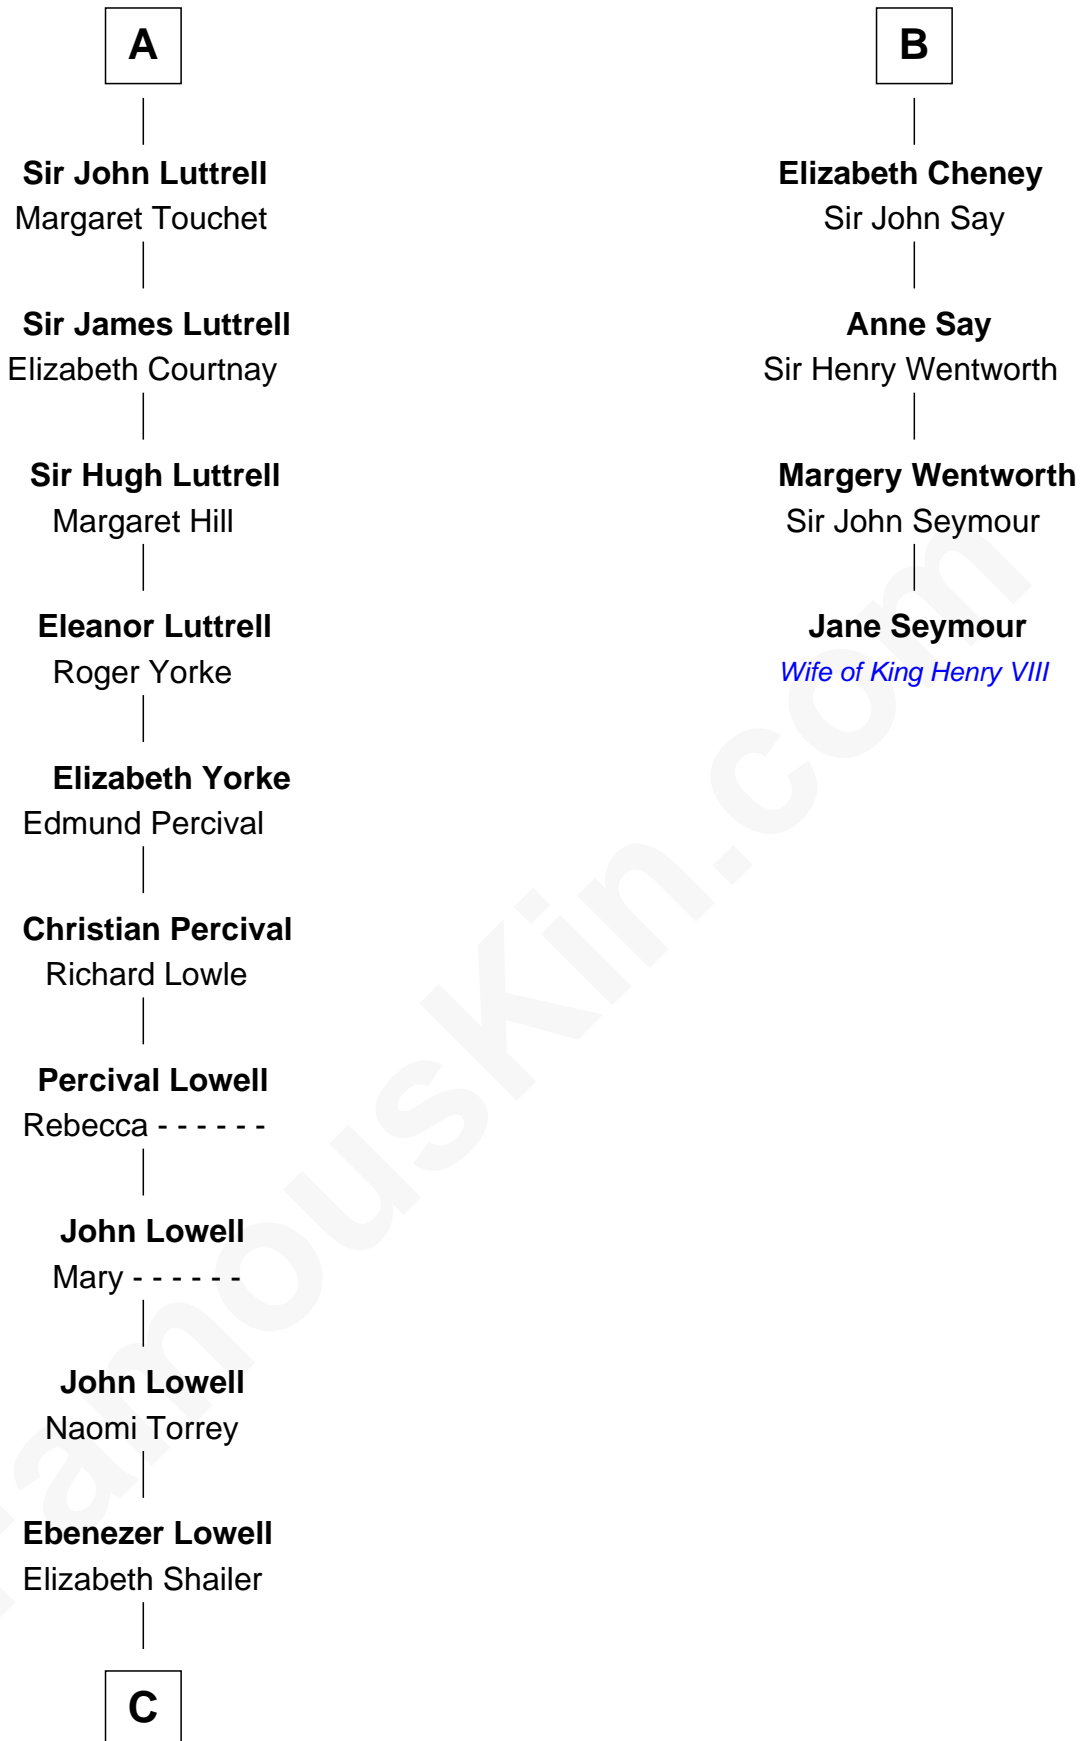

**FamousKin.com**  
**Relationship Chart of**  
**James Russell Lowell**  
*American "Fireside" Poet*

**10th cousin 10 times removed of**  
**Jane Seymour**  
*3rd Wife of King Henry VIII*

**C**

—  
**Rev. John Lowell**