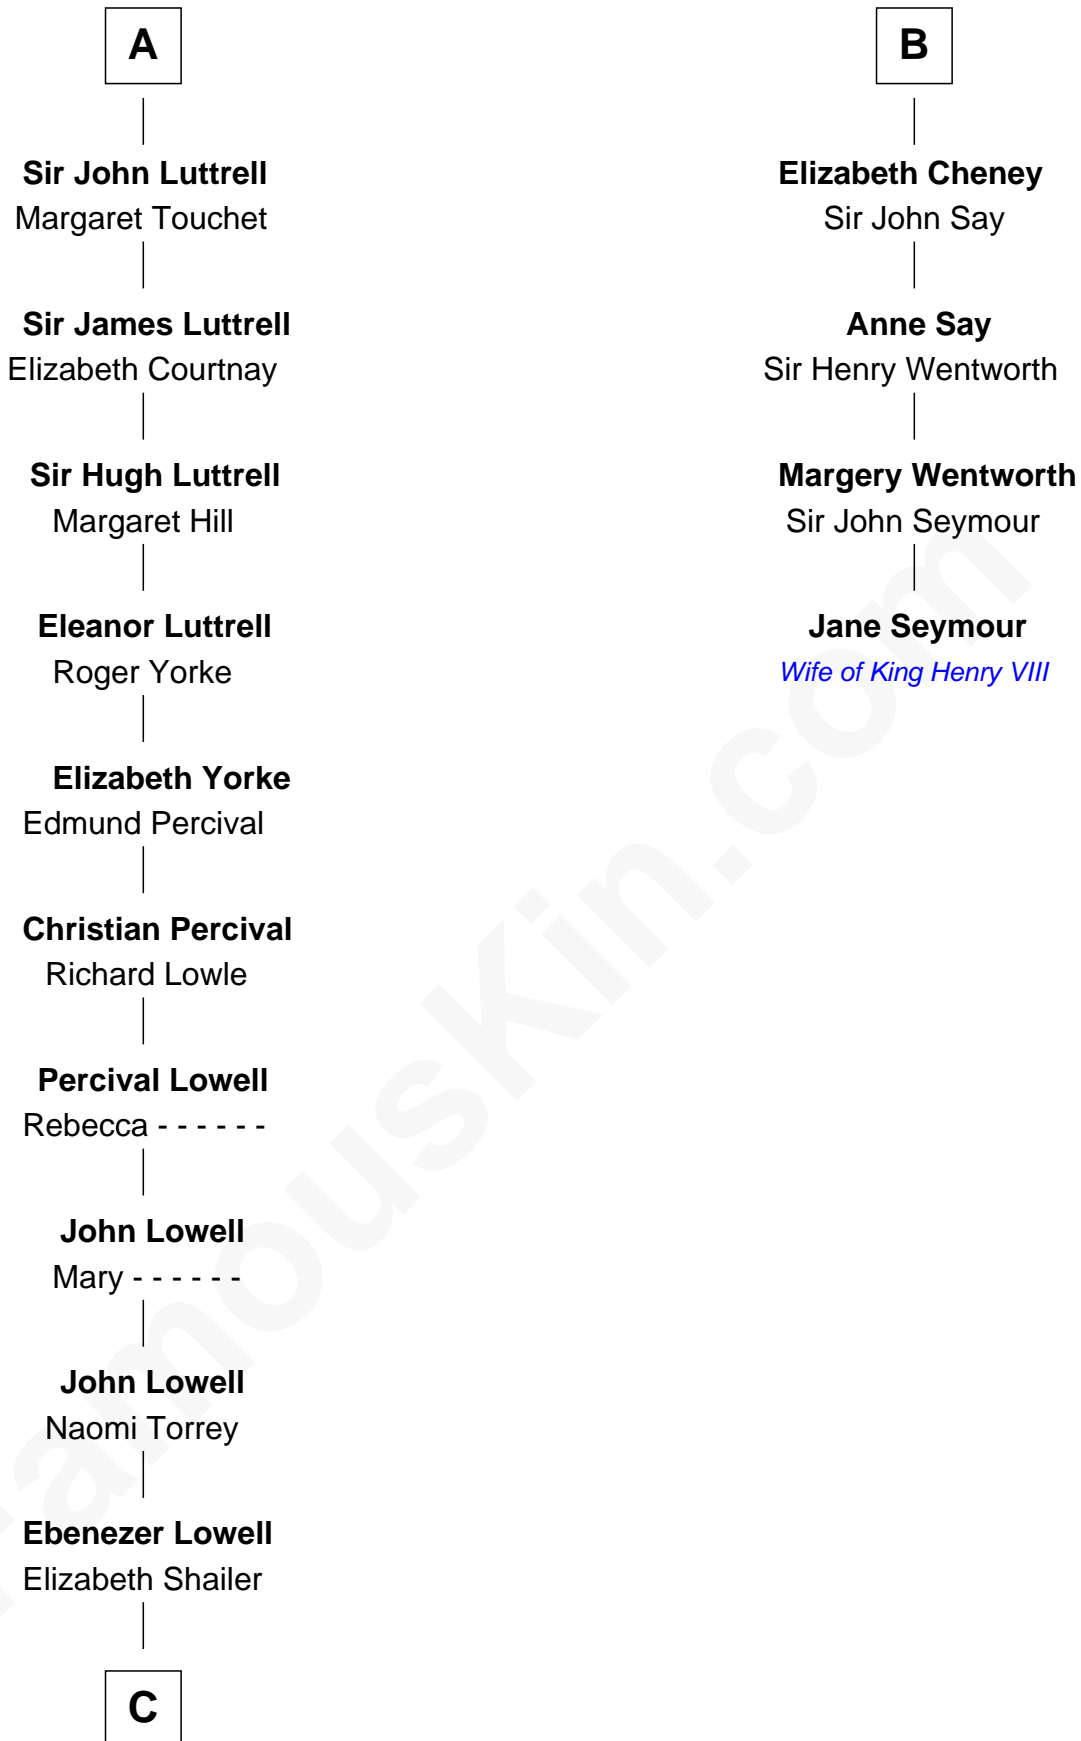

FamousKin.com
Relationship Chart of
James Russell Lowell
American "Fireside" Poet

10th cousin 10 times removed of
Jane Seymour
3rd Wife of King Henry VIII

C

—
Rev. John Lowell

Sarah Champney

—
John Lowell

Rebecca Russell