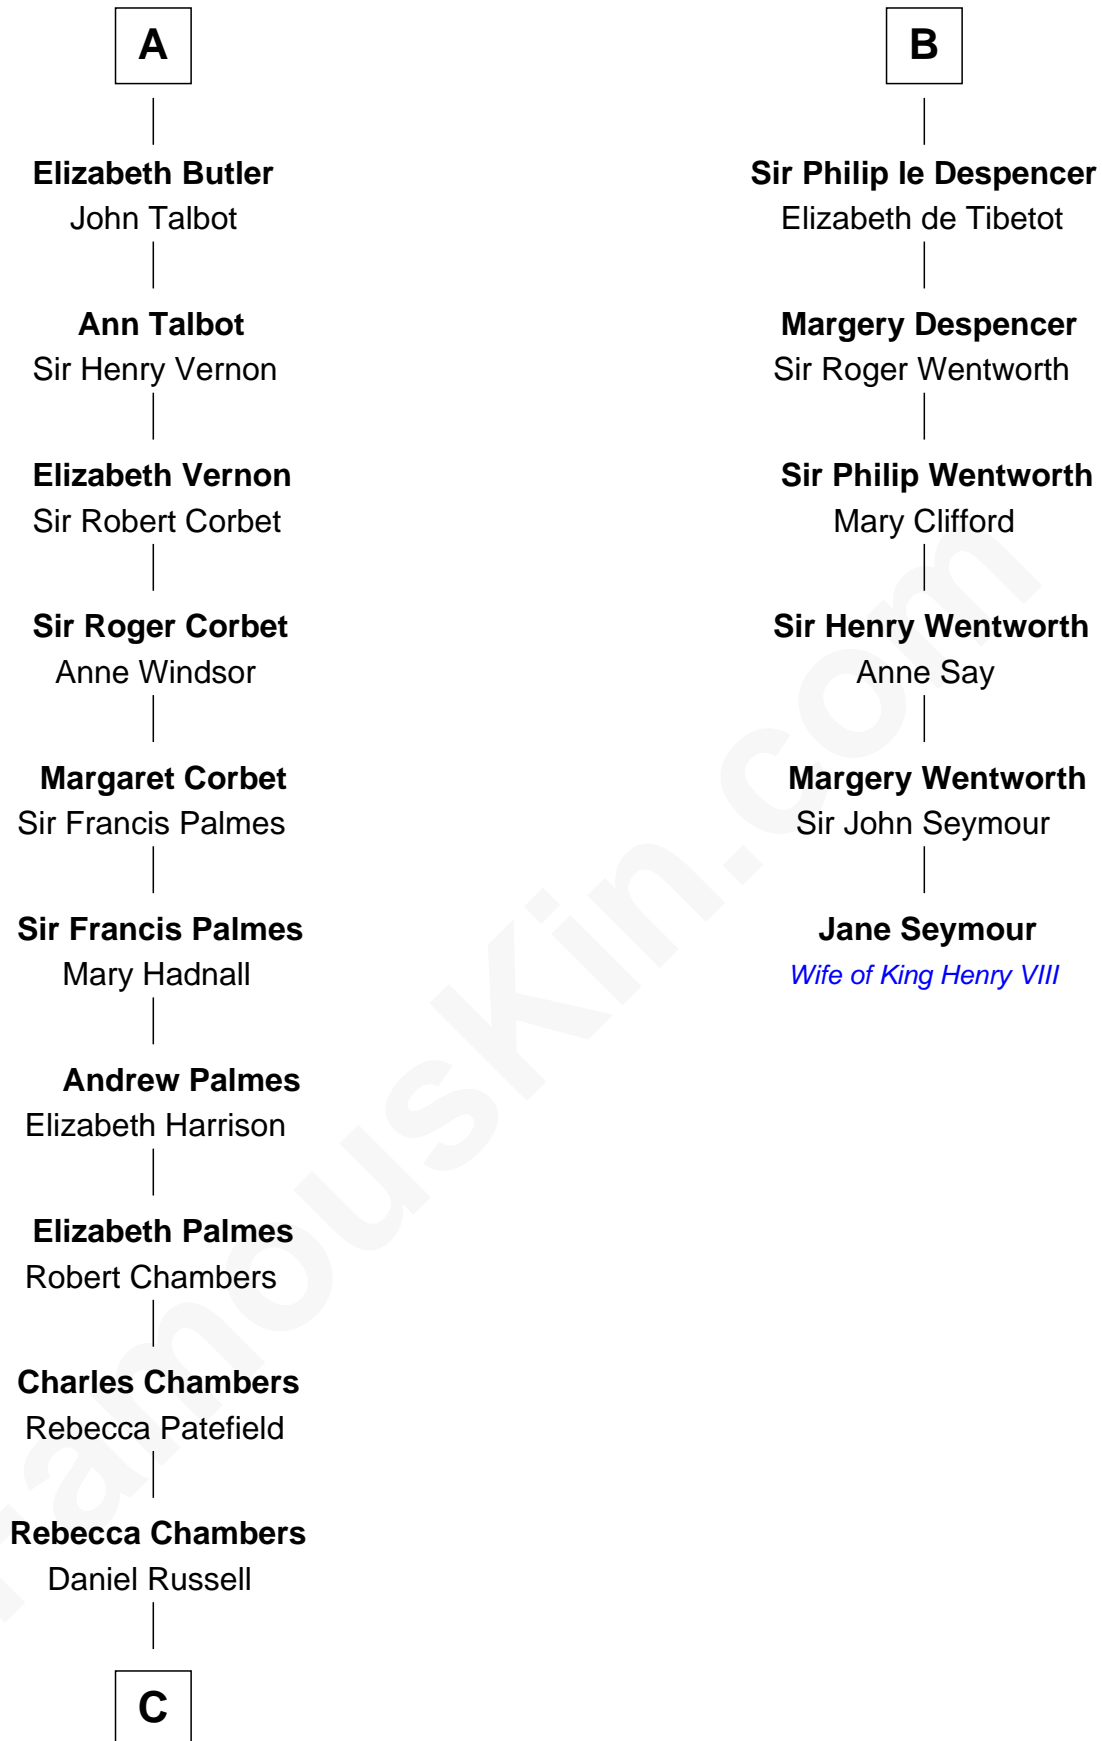

**FamousKin.com**  
**Relationship Chart of**  
**James Russell Lowell**  
*American "Fireside" Poet*

12th cousin 8 times removed of

**Jane Seymour**  
*3rd Wife of King Henry VIII*

**C**

James Russell  
Katharine Graves