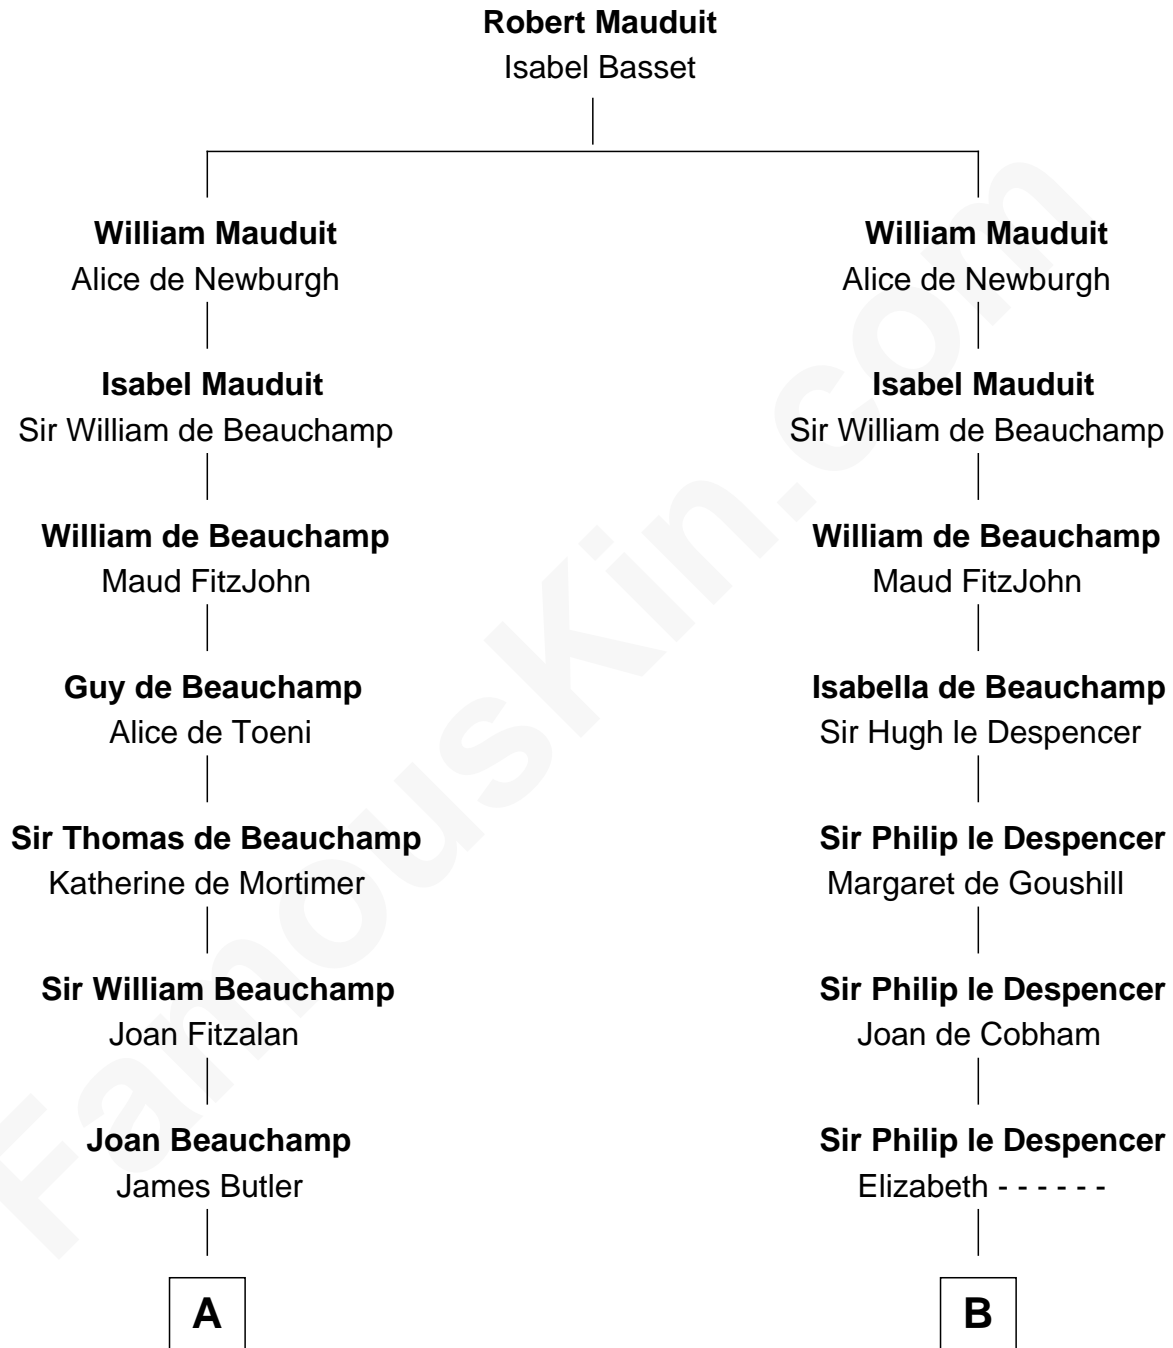

**FamousKin.com**  
**Relationship Chart of**  
**James Russell Lowell**  
*American "Fireside" Poet*

12th cousin 8 times removed of

**Jane Seymour**  
*3rd Wife of King Henry VIII*

**C**

James Russell  
Katharine Graves

Rebecca Russell  
John Lowell

Rev. Charles Lowell  
Harriet Brackett Spence

James Russell Lowell  
*American "Fireside" Poet*

FamousKin.com