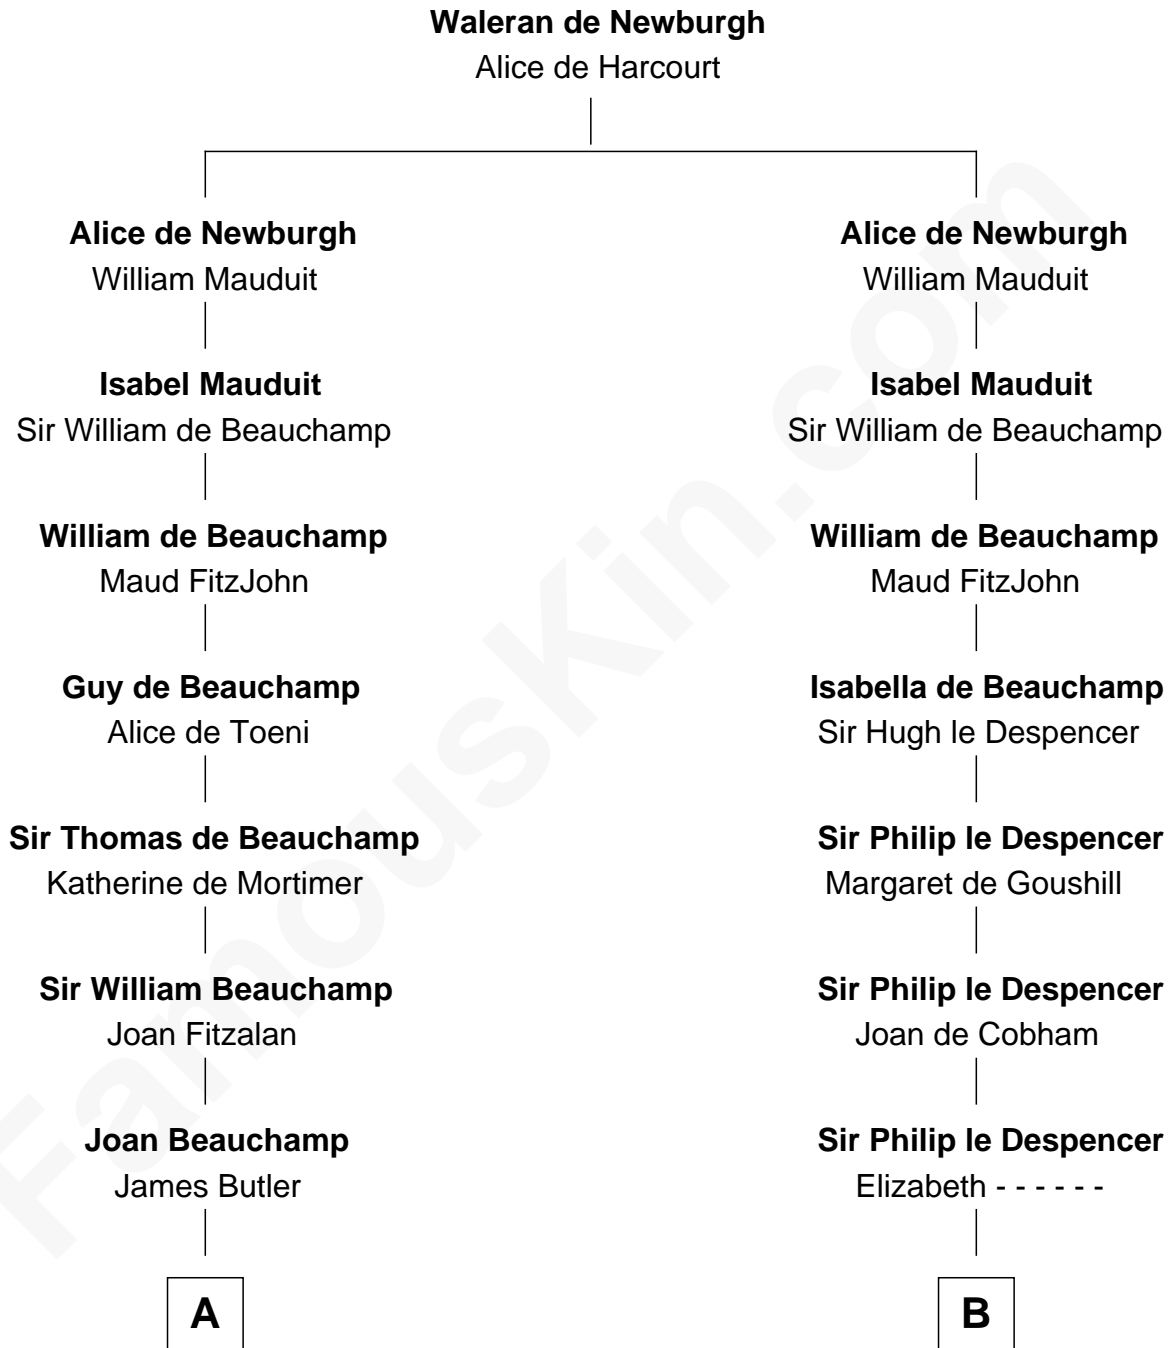

FamousKin.com
Relationship Chart of
James Russell Lowell
American "Fireside" Poet

12th cousin 8 times removed of

Jane Seymour
3rd Wife of King Henry VIII

C

James Russell
Katharine Graves

Rebecca Russell
John Lowell

Rev. Charles Lowell
Harriet Brackett Spence

James Russell Lowell
American "Fireside" Poet

FamousKin.com