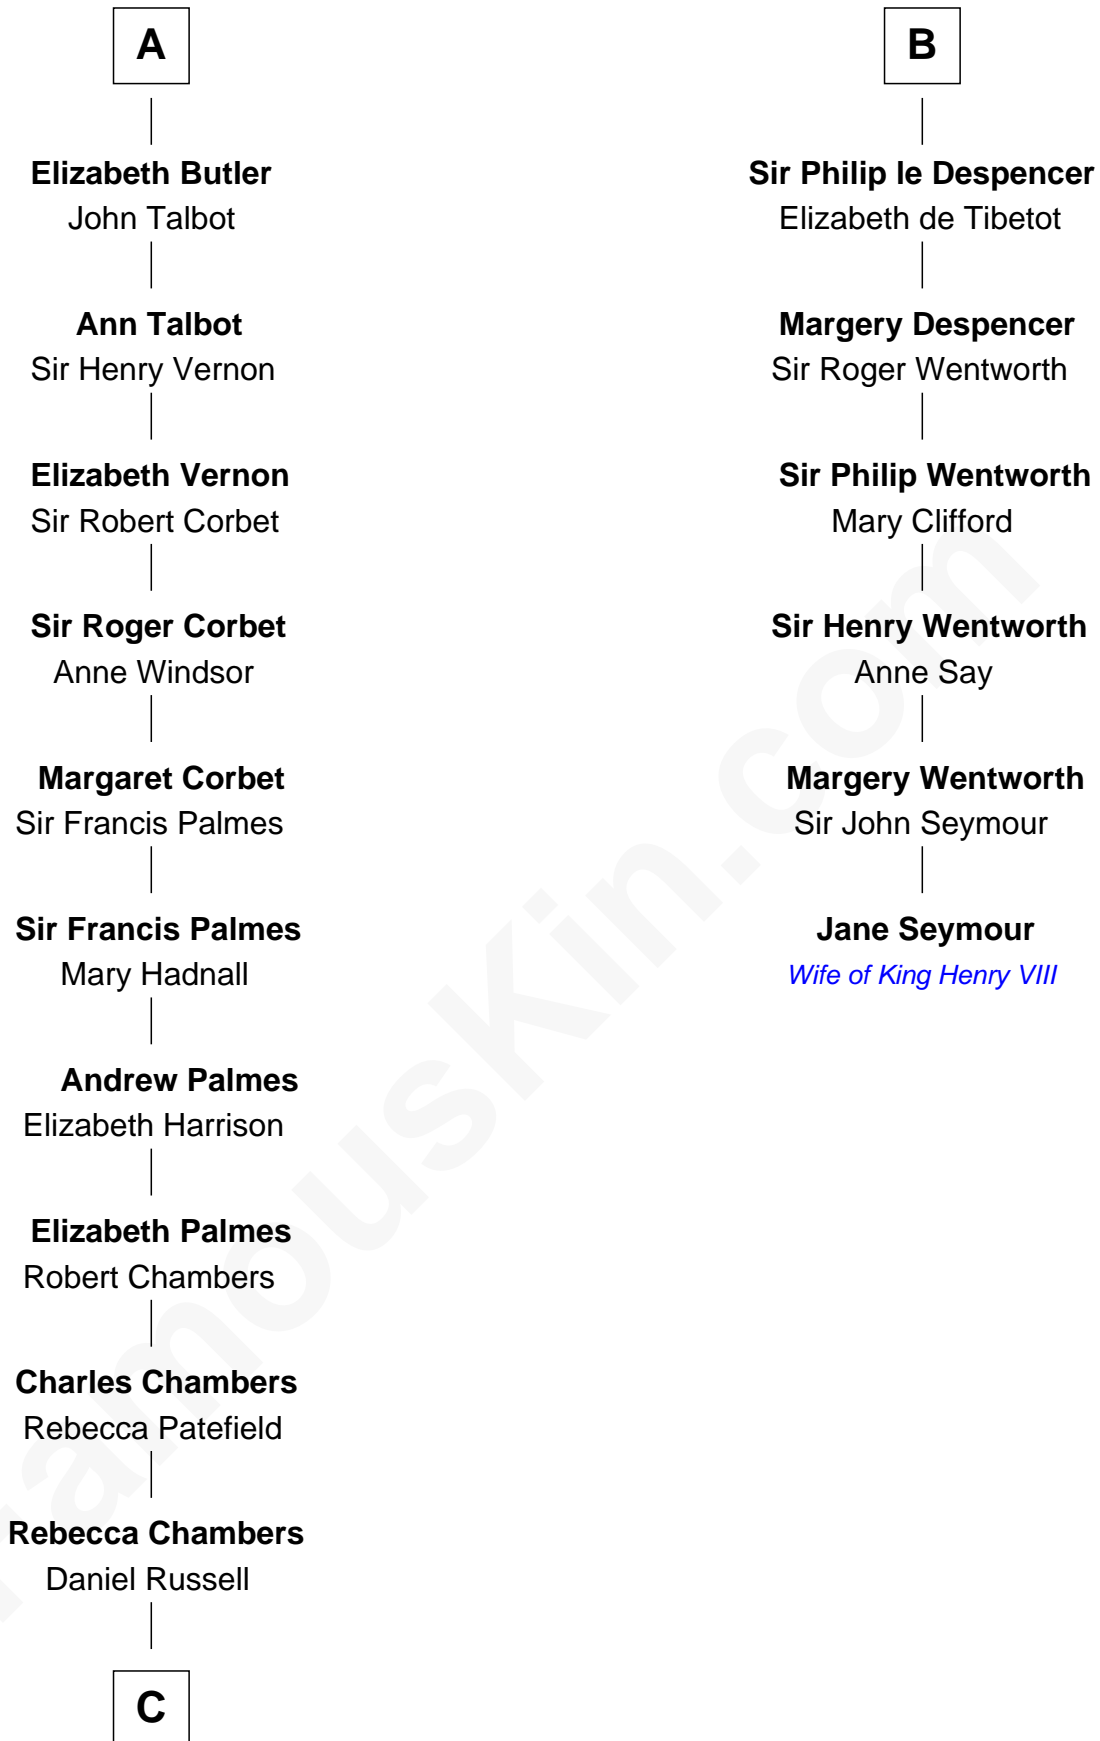

FamousKin.com
Relationship Chart of
James Russell Lowell
American "Fireside" Poet

12th cousin 8 times removed of

Jane Seymour
3rd Wife of King Henry VIII

C

James Russell
Katharine Graves

Rebecca Russell
John Lowell