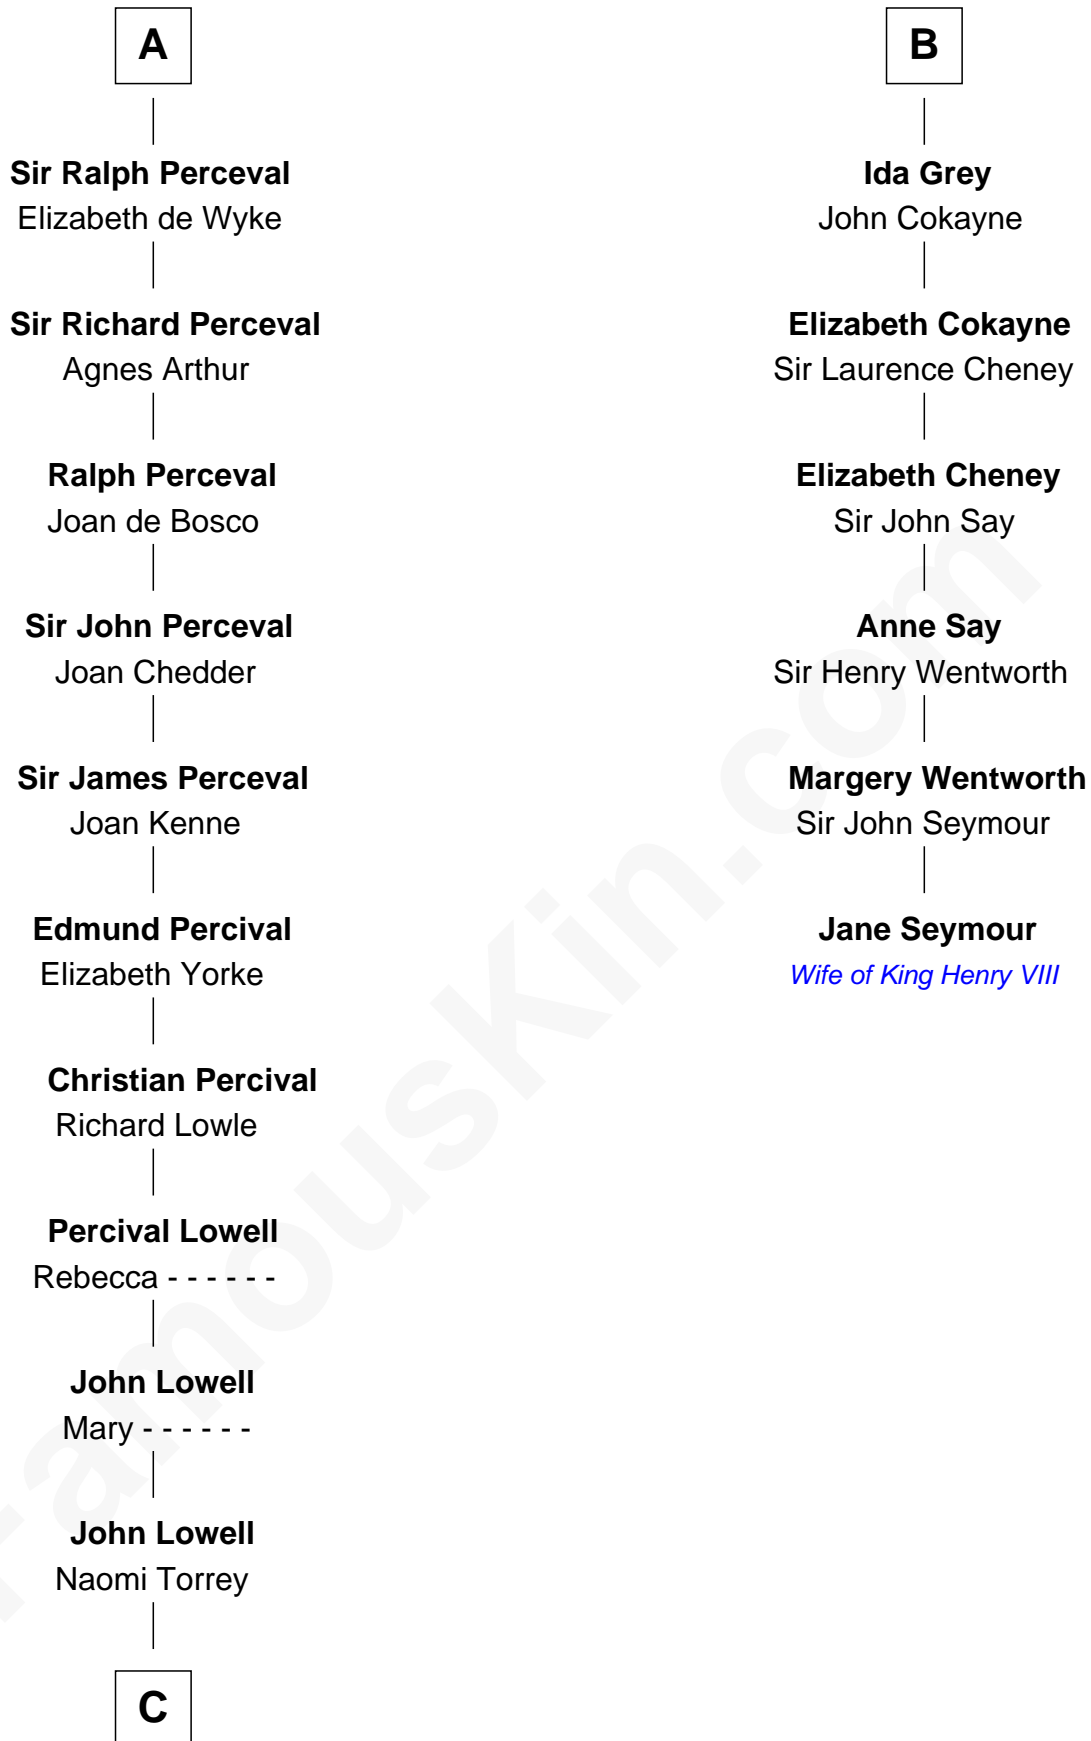

FamousKin.com
Relationship Chart of
James Russell Lowell
American "Fireside" Poet

12th cousin 9 times removed of

Jane Seymour
3rd Wife of King Henry VIII

C

Ebenezer Lowell

Elizabeth Shailer

Rev. John Lowell