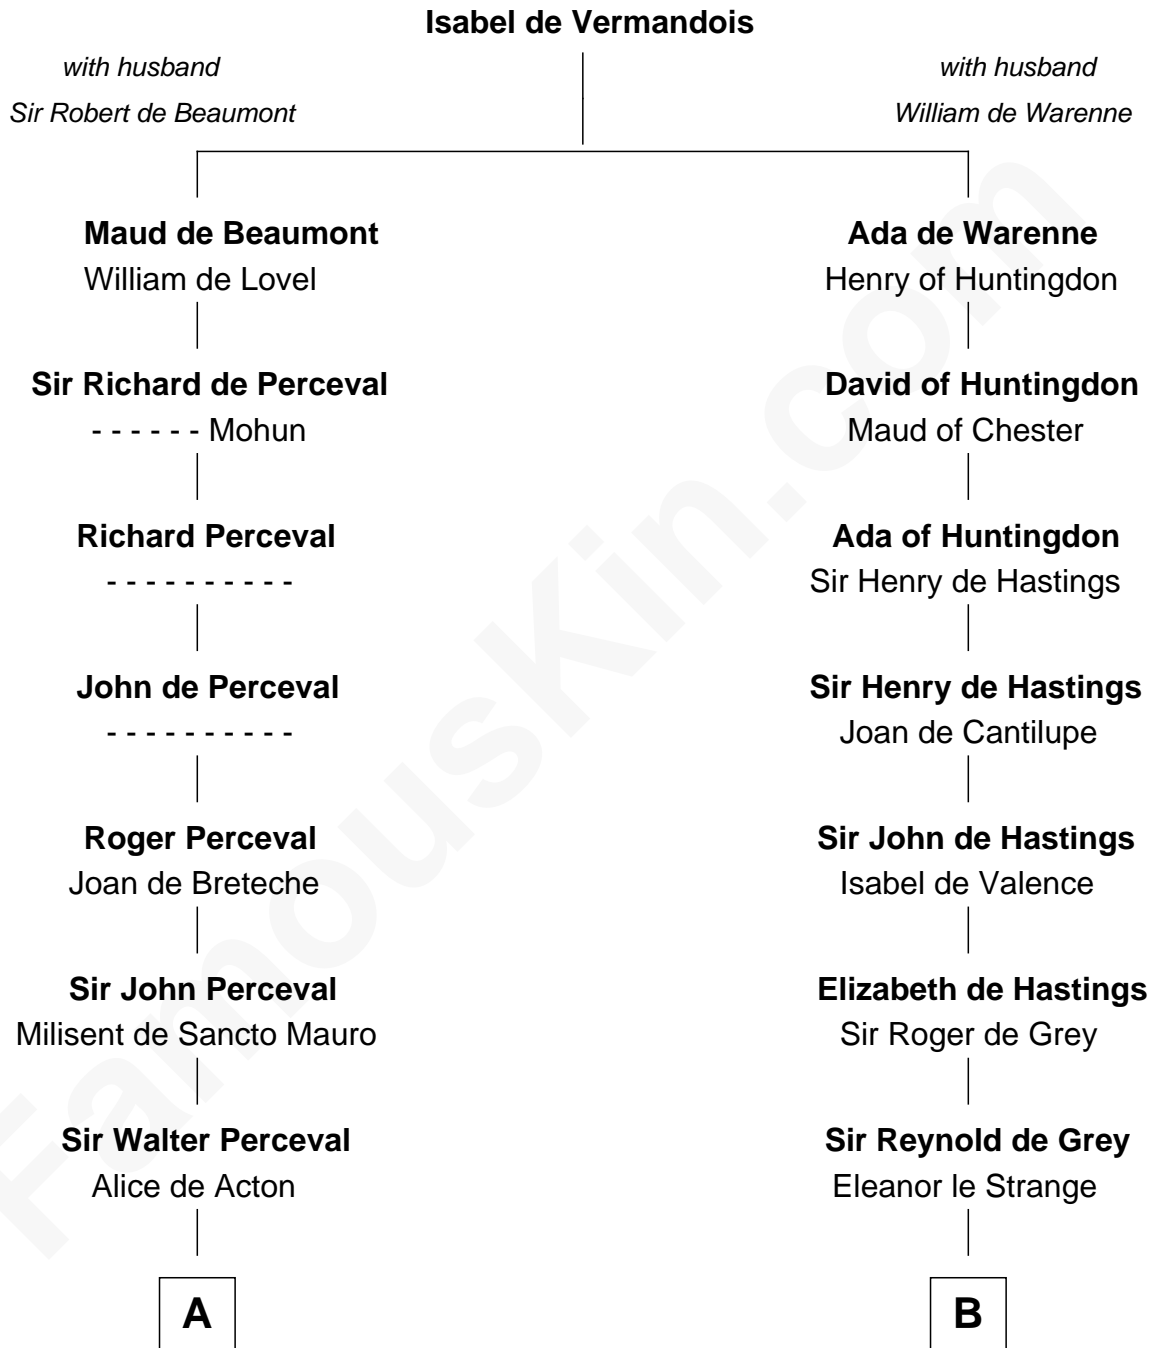

FamousKin.com
Relationship Chart of
James Russell Lowell
American "Fireside" Poet

12th cousin 9 times removed of

Jane Seymour
3rd Wife of King Henry VIII

C

Ebenezer Lowell

Elizabeth Shailer

Rev. John Lowell