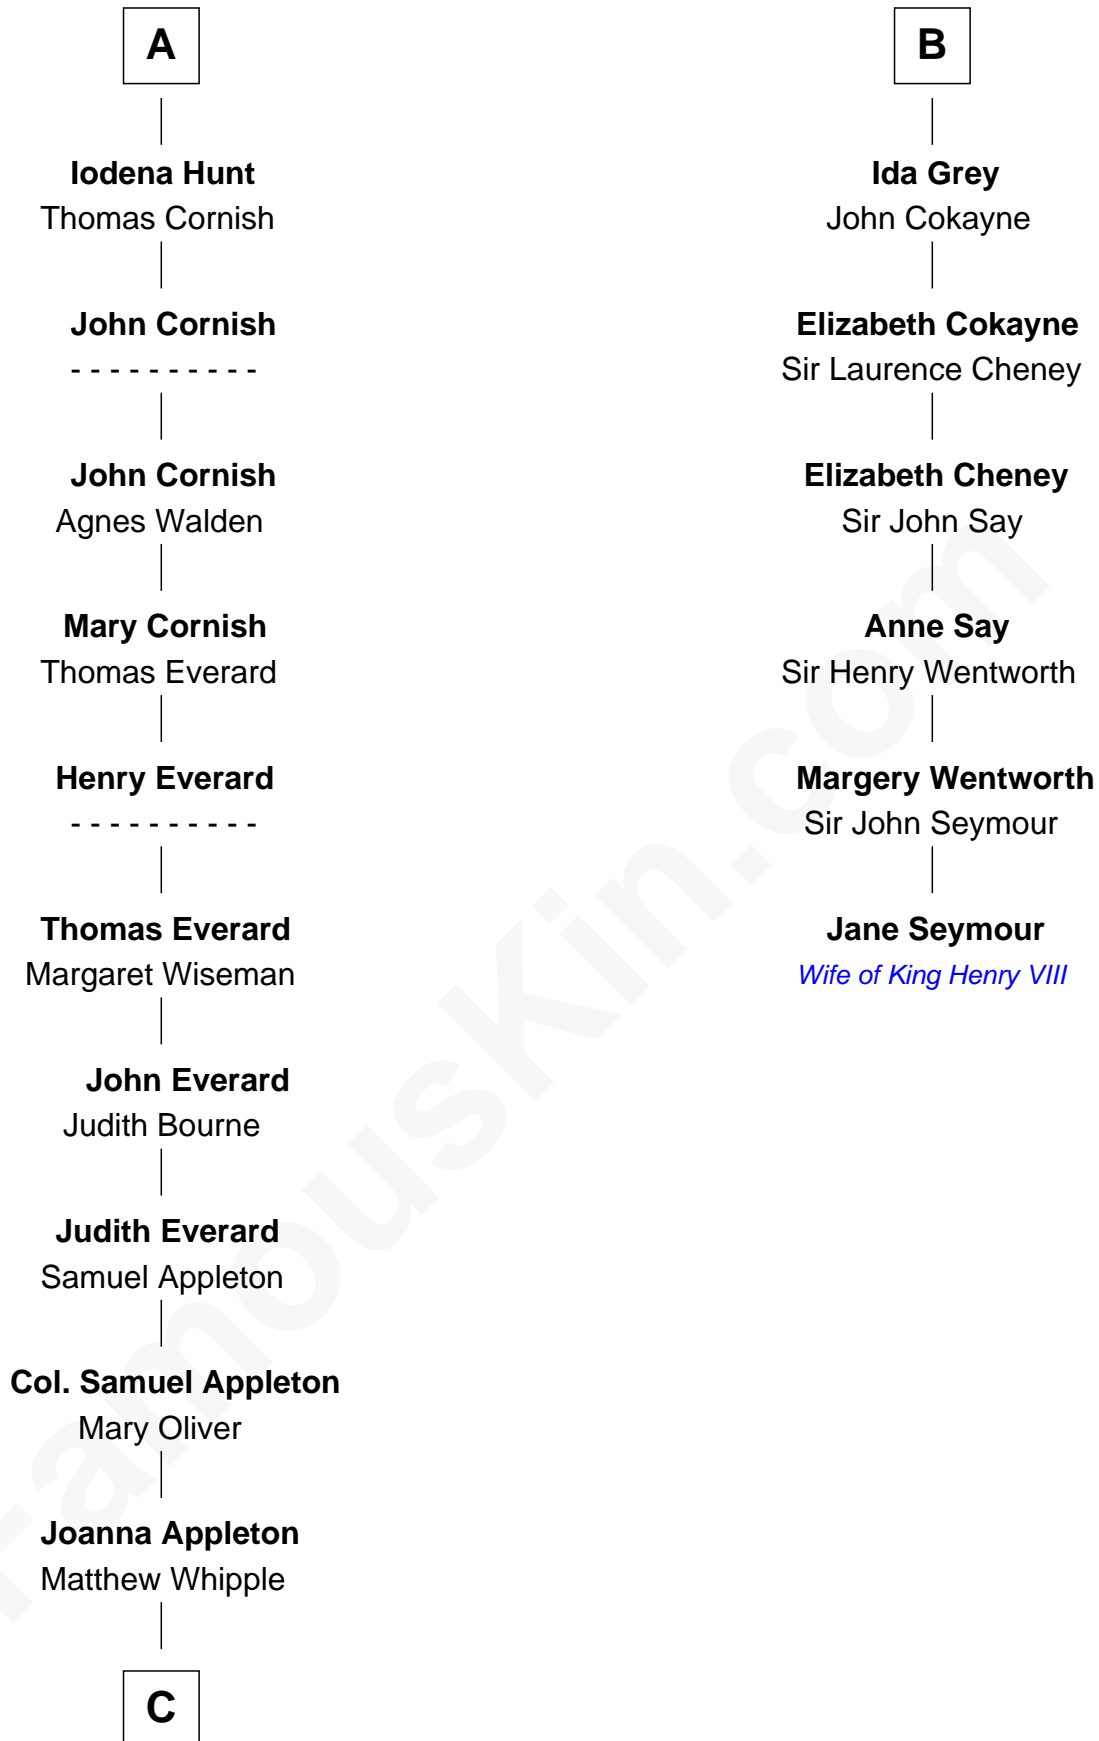

FamousKin.com
Relationship Chart of
James Russell Lowell
American "Fireside" Poet

12th cousin 9 times removed of

Jane Seymour
3rd Wife of King Henry VIII

C

William Whipple

Mary Cutts

Mary Whipple

Robert Traill