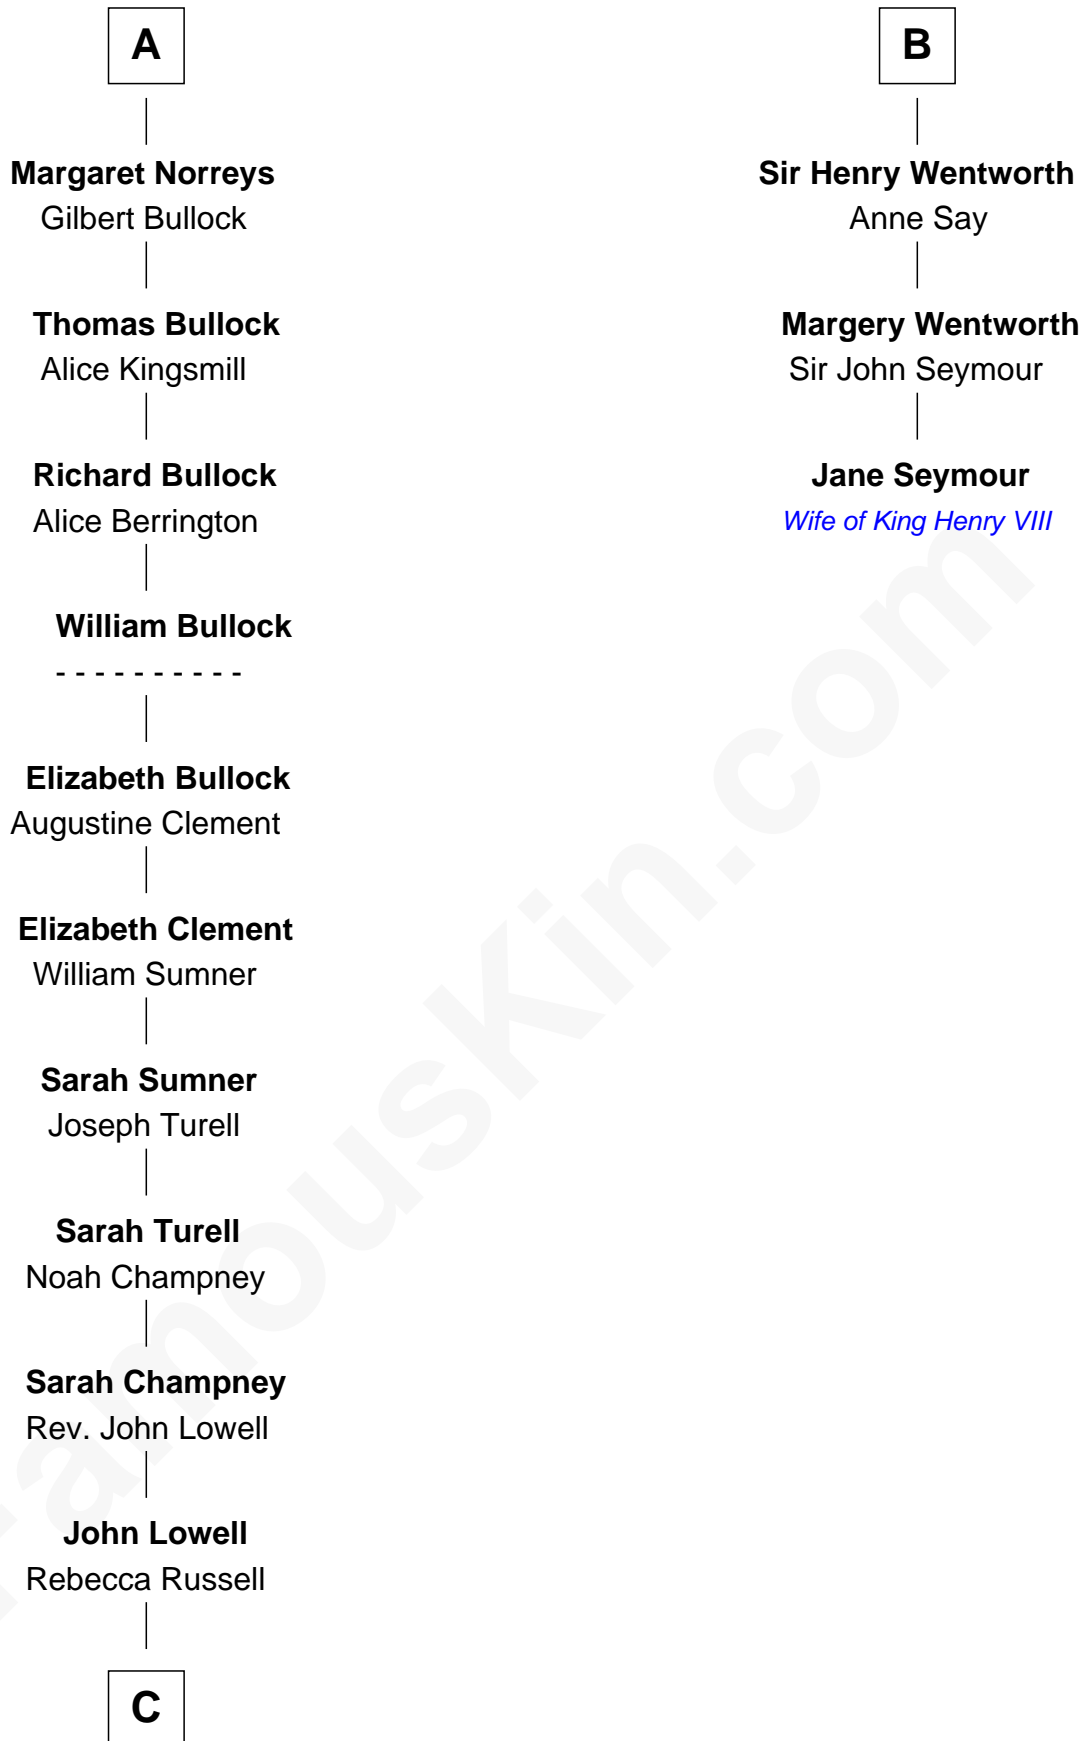

# FamousKin.com Relationship Chart of

**James Russell Lowell**

*American "Fireside" Poet*

9th cousin 9 times removed of

**Jane Seymour**

*3rd Wife of King Henry VIII*

C

Rev. Charles Lowell  
Harriet Brackett Spence

James Russell Lowell  
*American "Fireside" Poet*

FamousKin.com