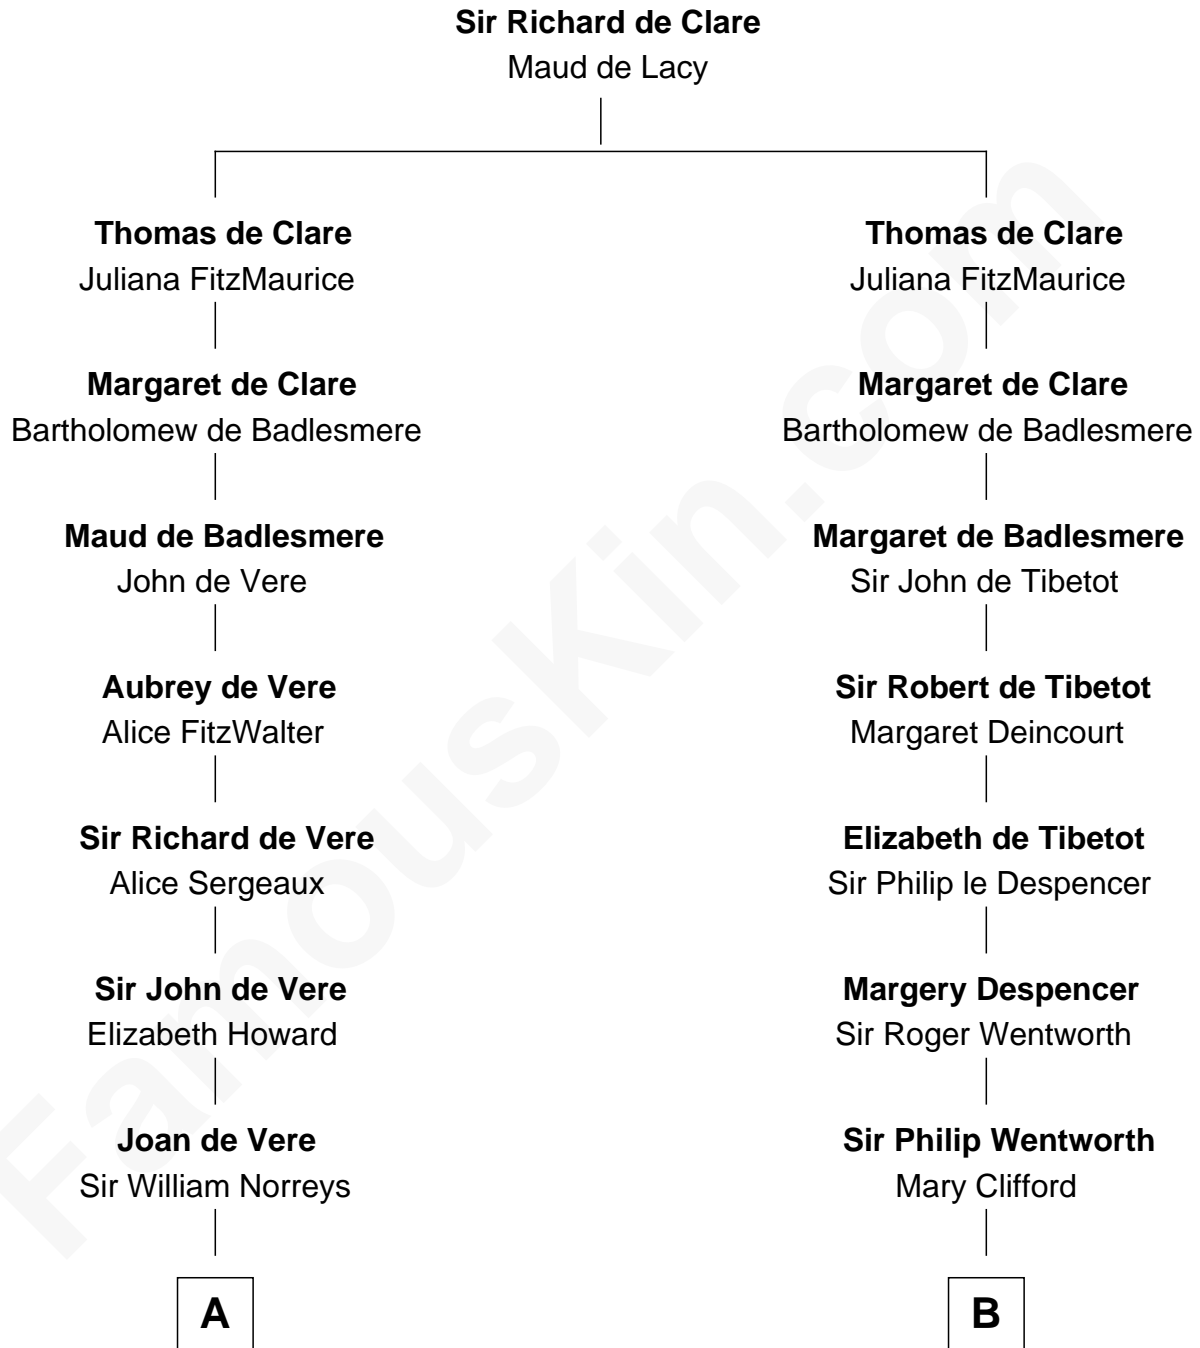

FamousKin.com
Relationship Chart of
James Russell Lowell
American "Fireside" Poet

9th cousin 9 times removed of
Jane Seymour
3rd Wife of King Henry VIII

C

Rev. Charles Lowell
Harriet Brackett Spence

James Russell Lowell
American "Fireside" Poet

FamousKin.com