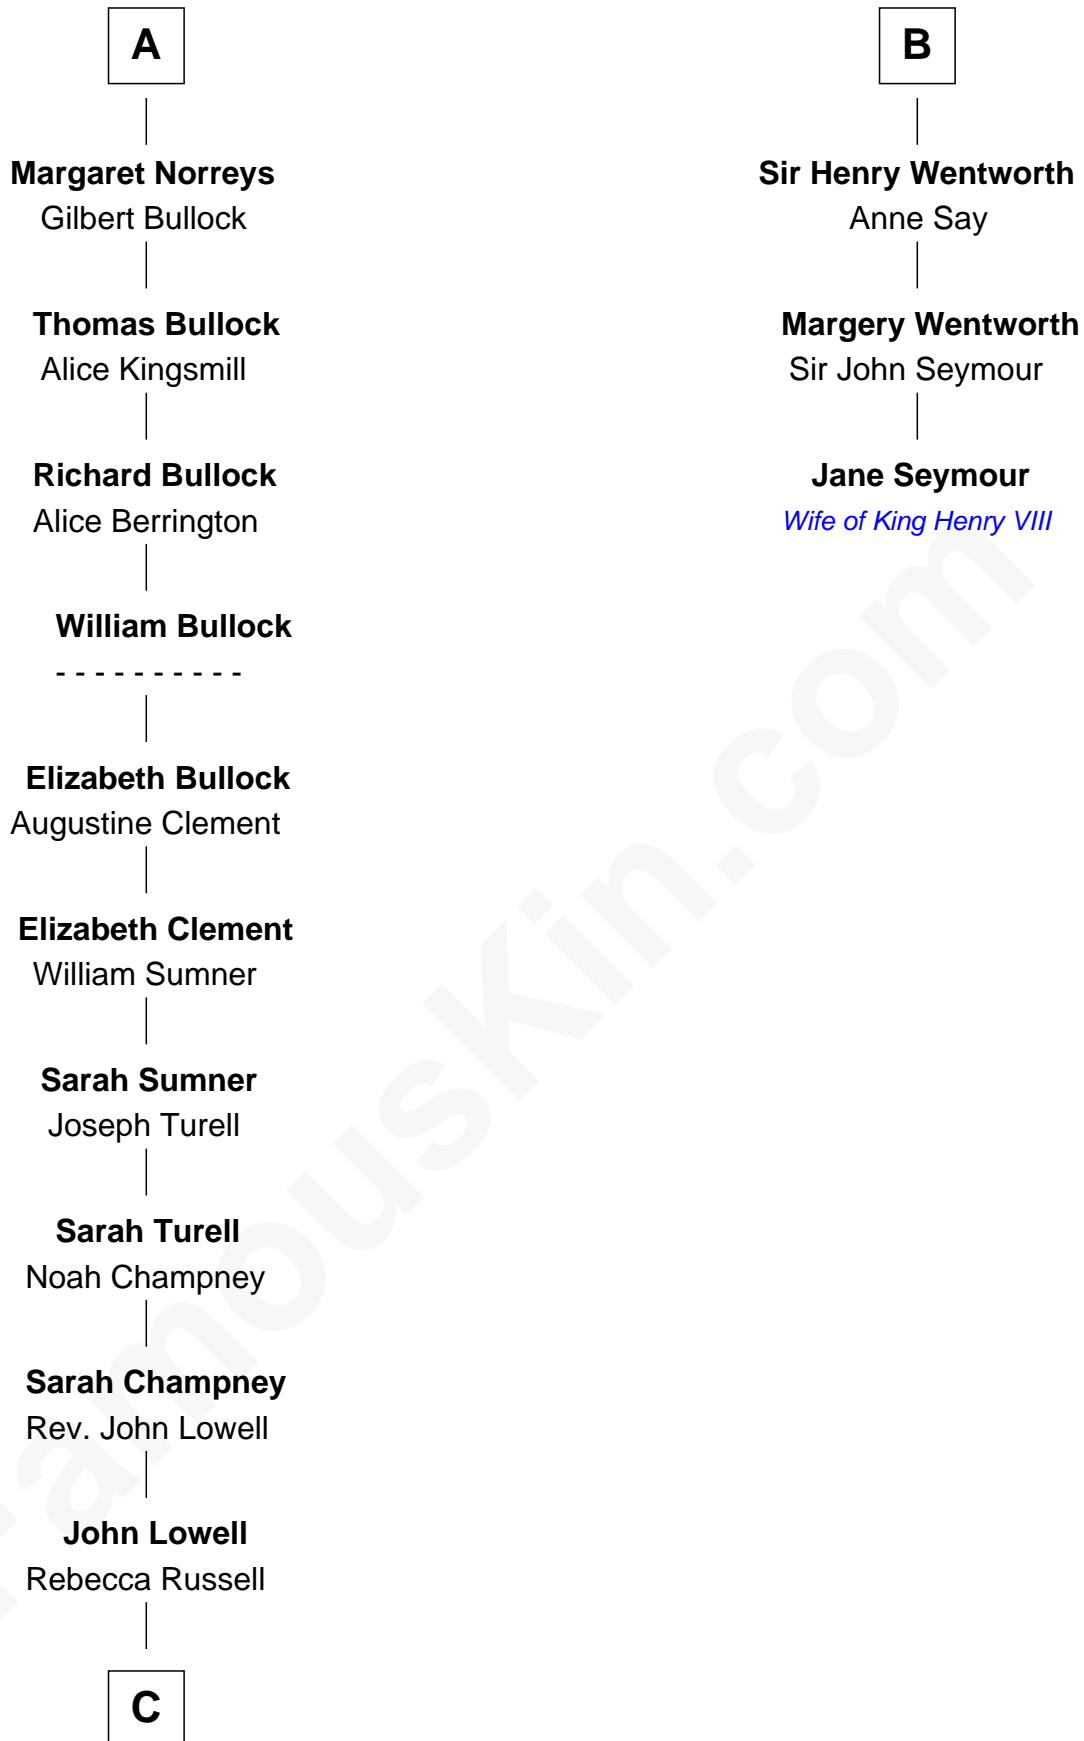

FamousKin.com
Relationship Chart of
James Russell Lowell
American "Fireside" Poet

9th cousin 9 times removed of
Jane Seymour
3rd Wife of King Henry VIII

C

Rev. Charles Lowell
Harriet Brackett Spence

James Russell Lowell
American "Fireside" Poet

FamousKin.com