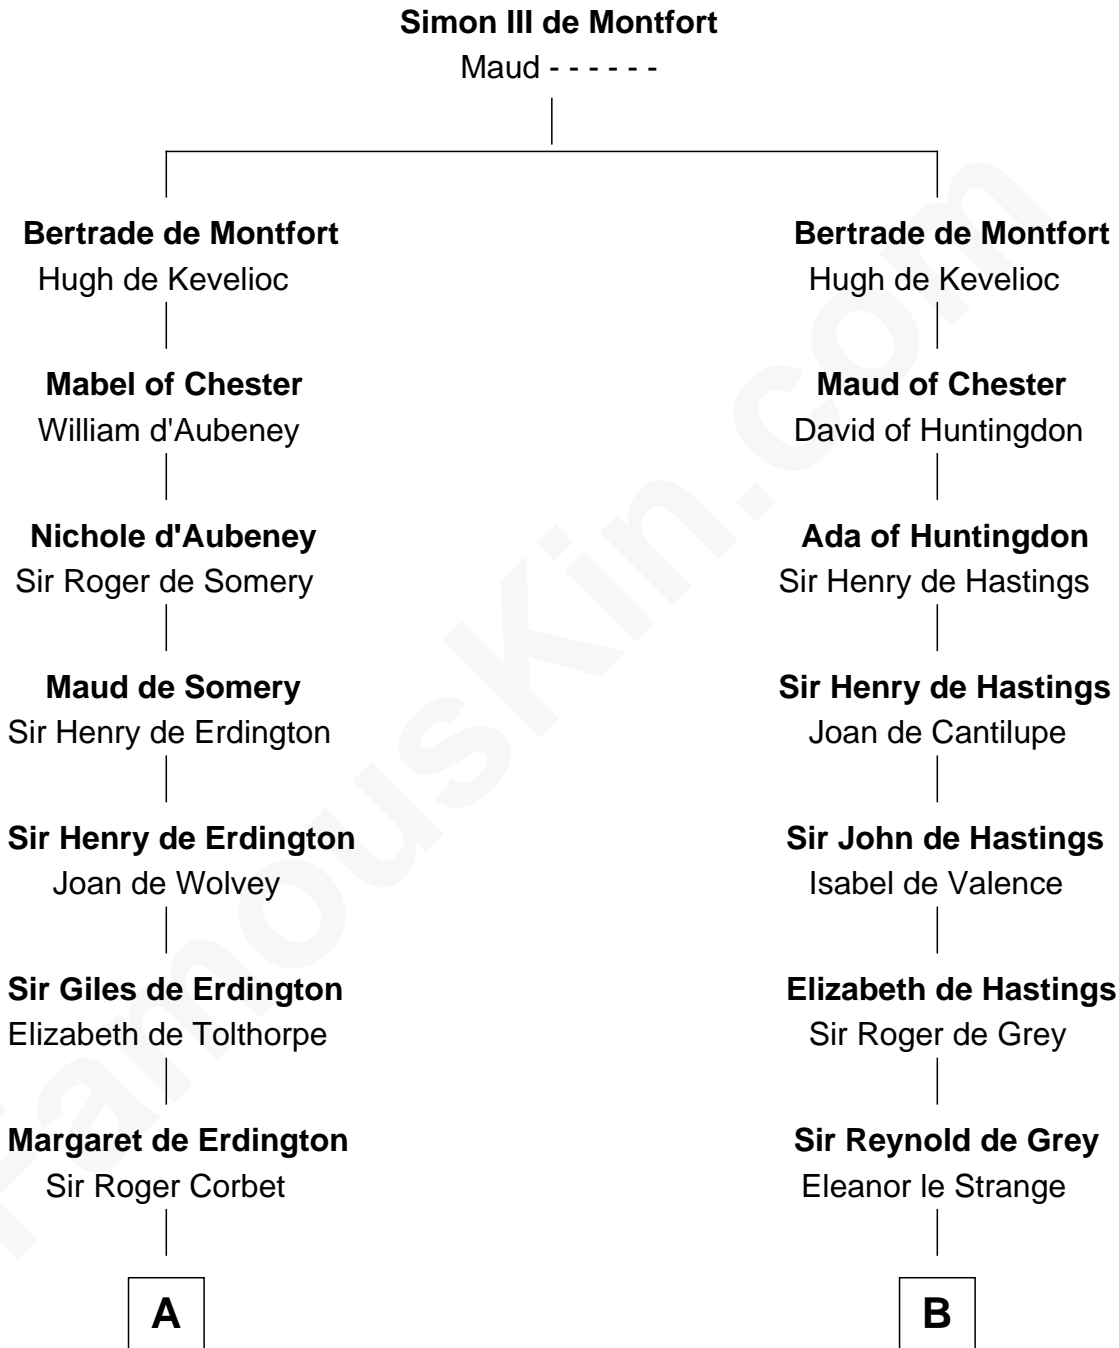

FamousKin.com
Relationship Chart of
James Russell Lowell
American "Fireside" Poet

12th cousin 9 times removed of

Jane Seymour
3rd Wife of King Henry VIII

C

—
Rebecca Chambers

Daniel Russell

—
James Russell

Katharine Graves