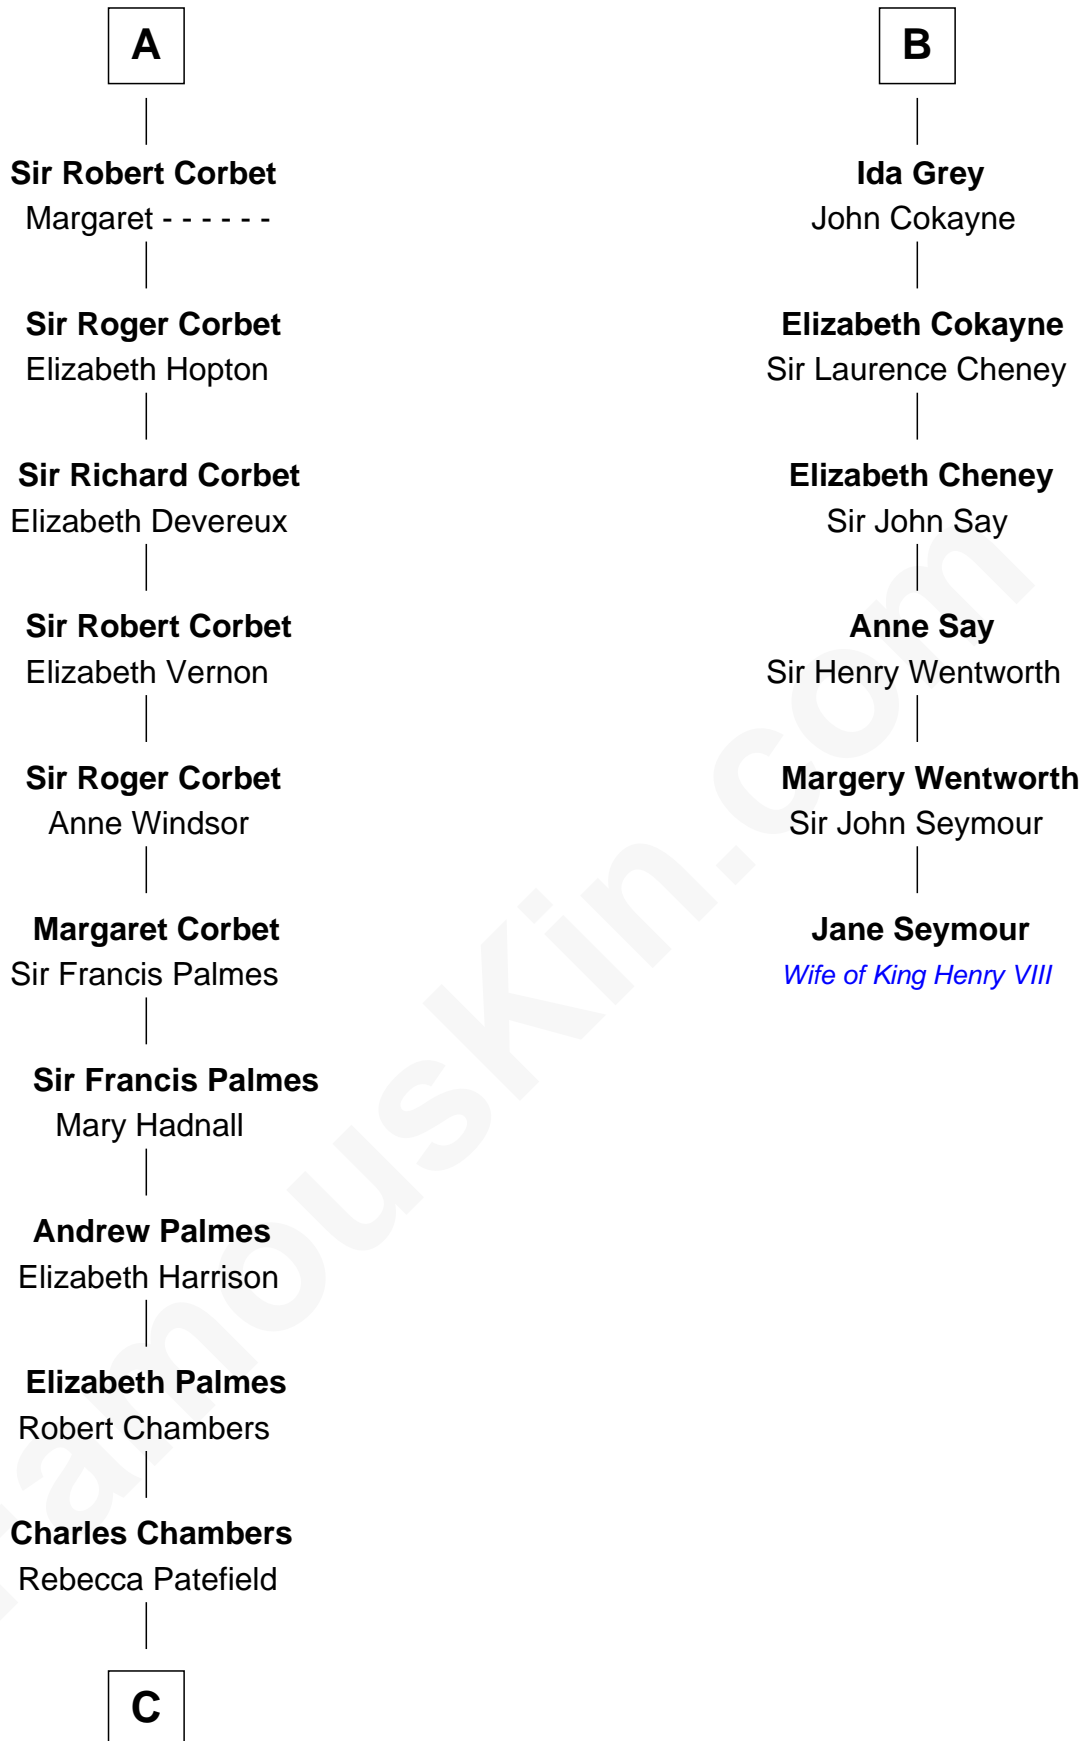

FamousKin.com
Relationship Chart of
James Russell Lowell
American "Fireside" Poet

12th cousin 9 times removed of

Jane Seymour
3rd Wife of King Henry VIII

C

—
Rebecca Chambers

Daniel Russell

—
James Russell

Katharine Graves