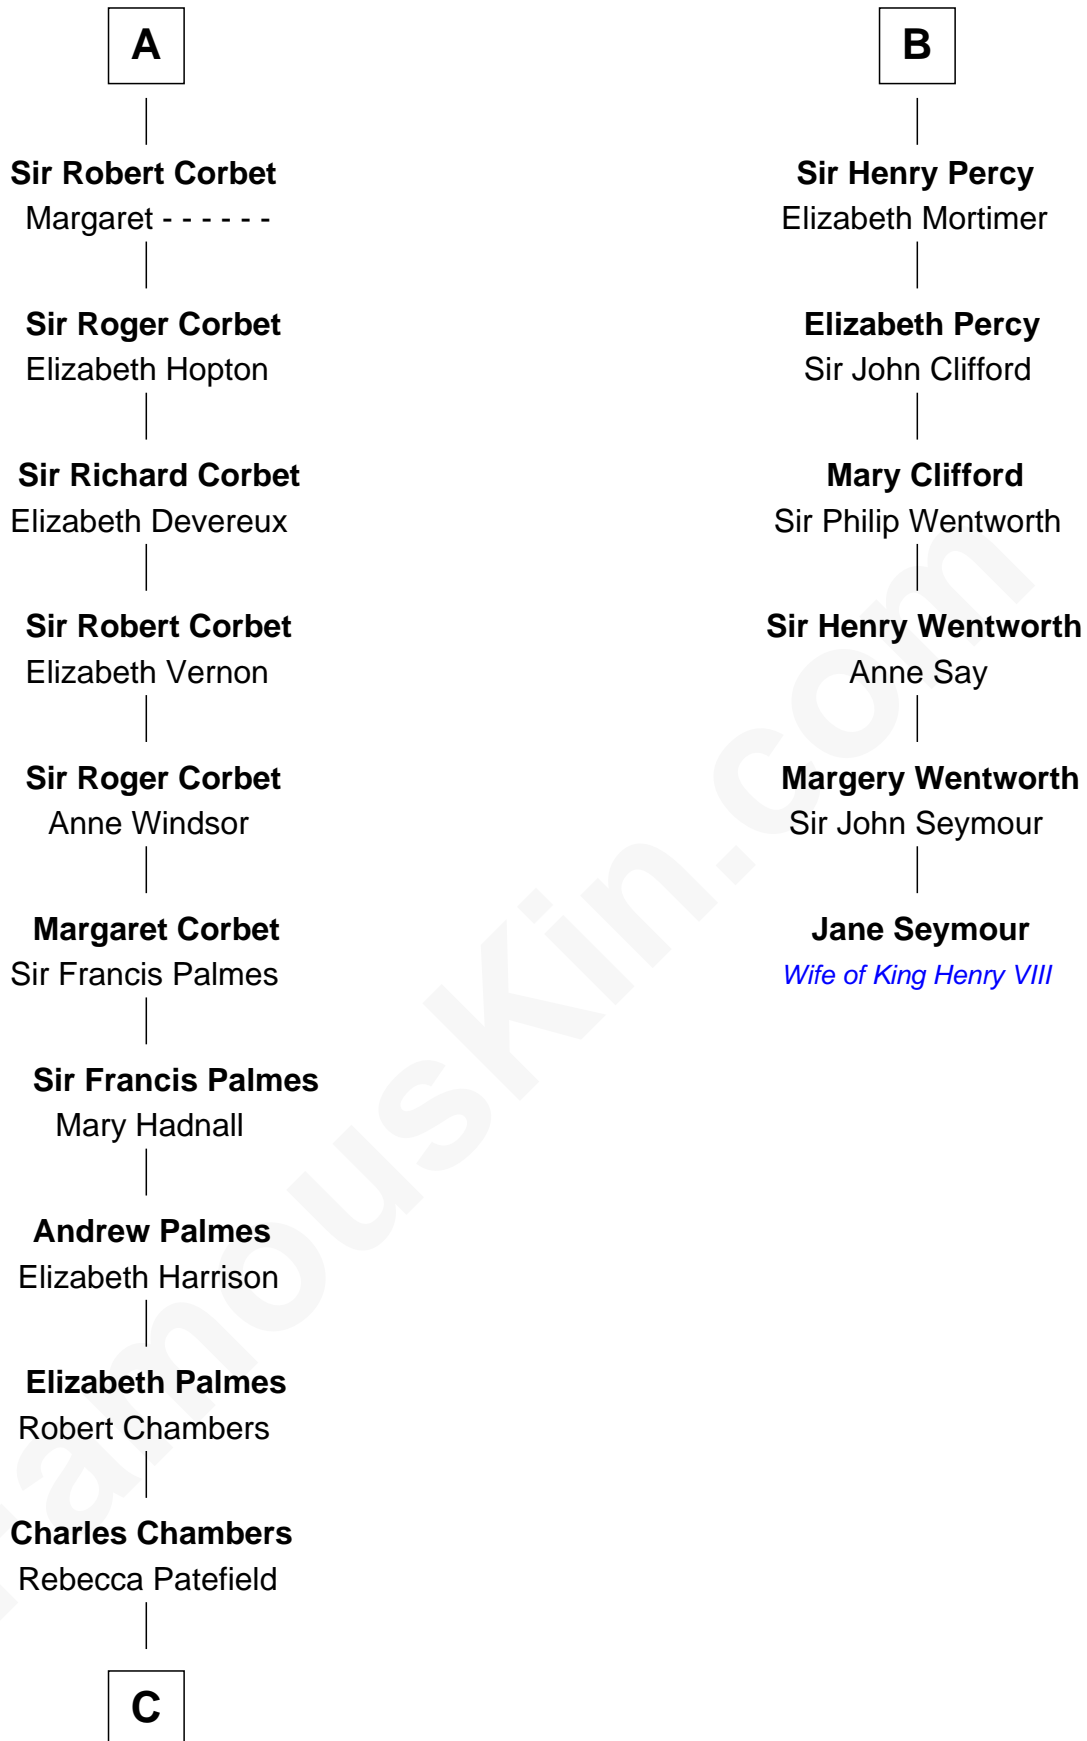

**FamousKin.com**  
**Relationship Chart of**  
**James Russell Lowell**  
*American "Fireside" Poet*

12th cousin 9 times removed of

**Jane Seymour**  
*3rd Wife of King Henry VIII*

**C**

—  
**Rebecca Chambers**

Daniel Russell

—  
**James Russell**

Katharine Graves

—  
**Rebecca Russell**

John Lowell

—  
**Rev. Charles Lowell**

Harriet Brackett Spence

—  
**James Russell Lowell**