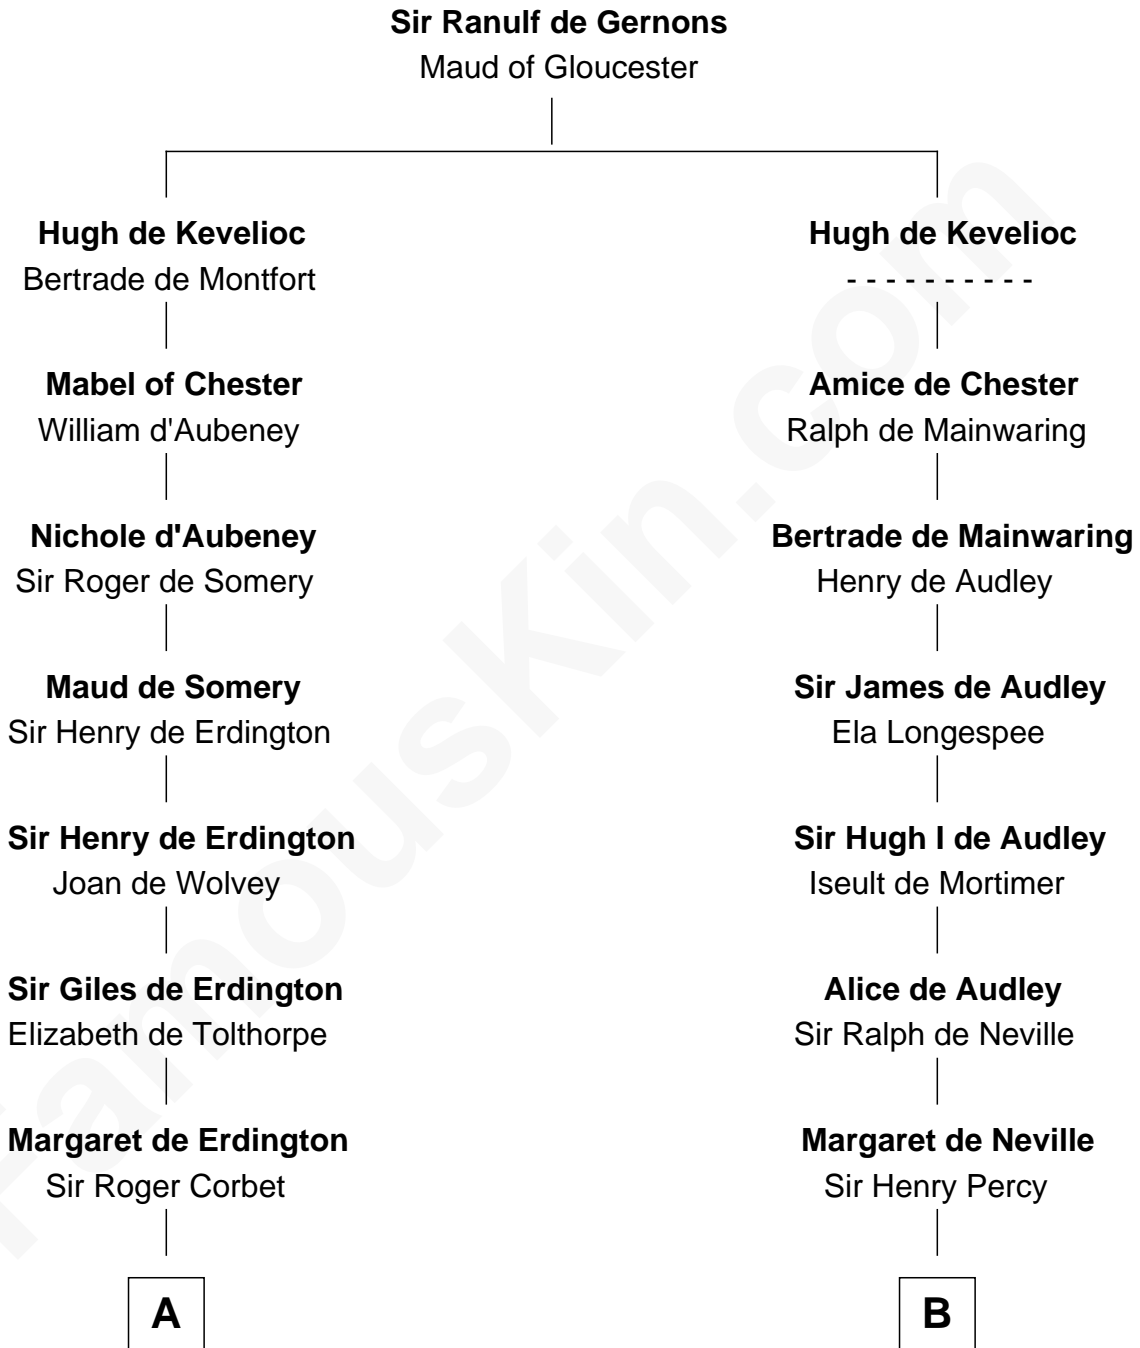

**FamousKin.com**  
**Relationship Chart of**  
**James Russell Lowell**  
*American "Fireside" Poet*

12th cousin 9 times removed of

**Jane Seymour**  
*3rd Wife of King Henry VIII*

**C**

—  
**Rebecca Chambers**

Daniel Russell

—  
**James Russell**

Katharine Graves

—  
**Rebecca Russell**

John Lowell

—  
**Rev. Charles Lowell**

Harriet Brackett Spence

—  
**James Russell Lowell**

*American "Fireside" Poet*

FamousKin.com