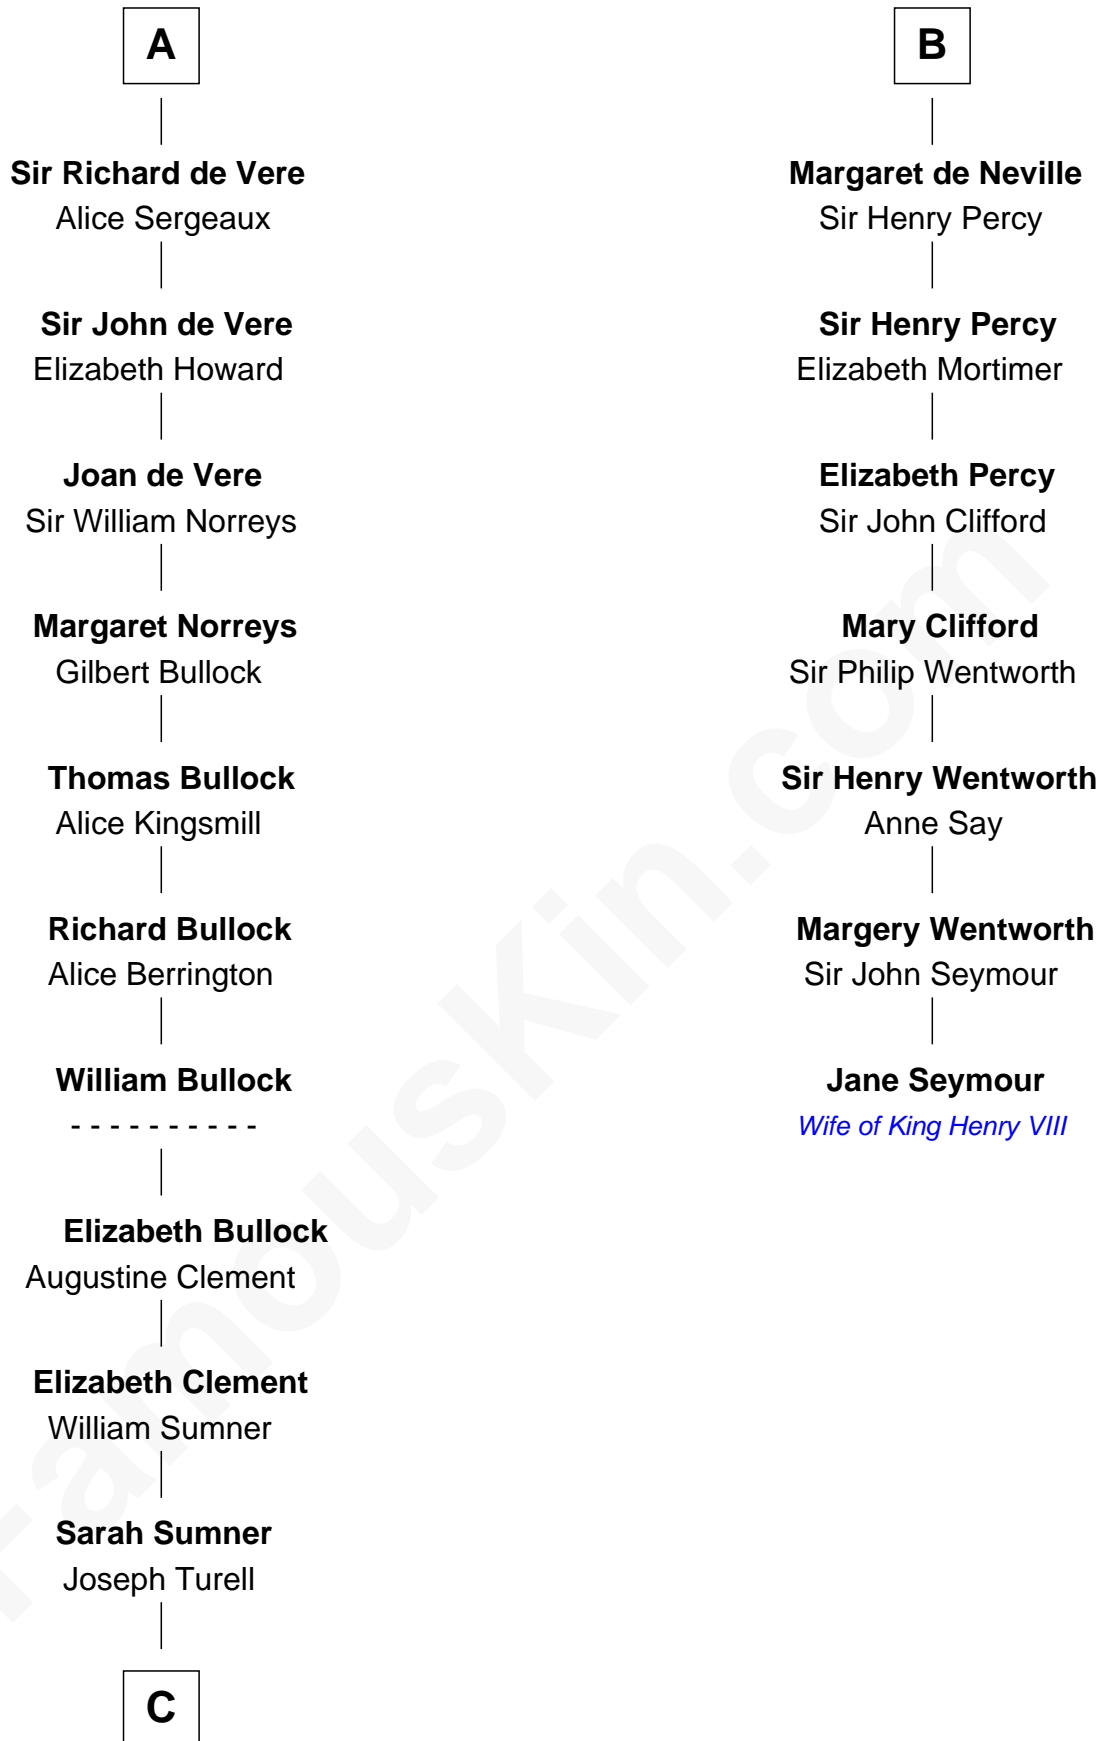

FamousKin.com
Relationship Chart of
James Russell Lowell
American "Fireside" Poet

13th cousin 8 times removed of

Jane Seymour
3rd Wife of King Henry VIII

Saher I de Quincy
 Maud de St. Liz

C

—
Sarah Turell
Noah Champney