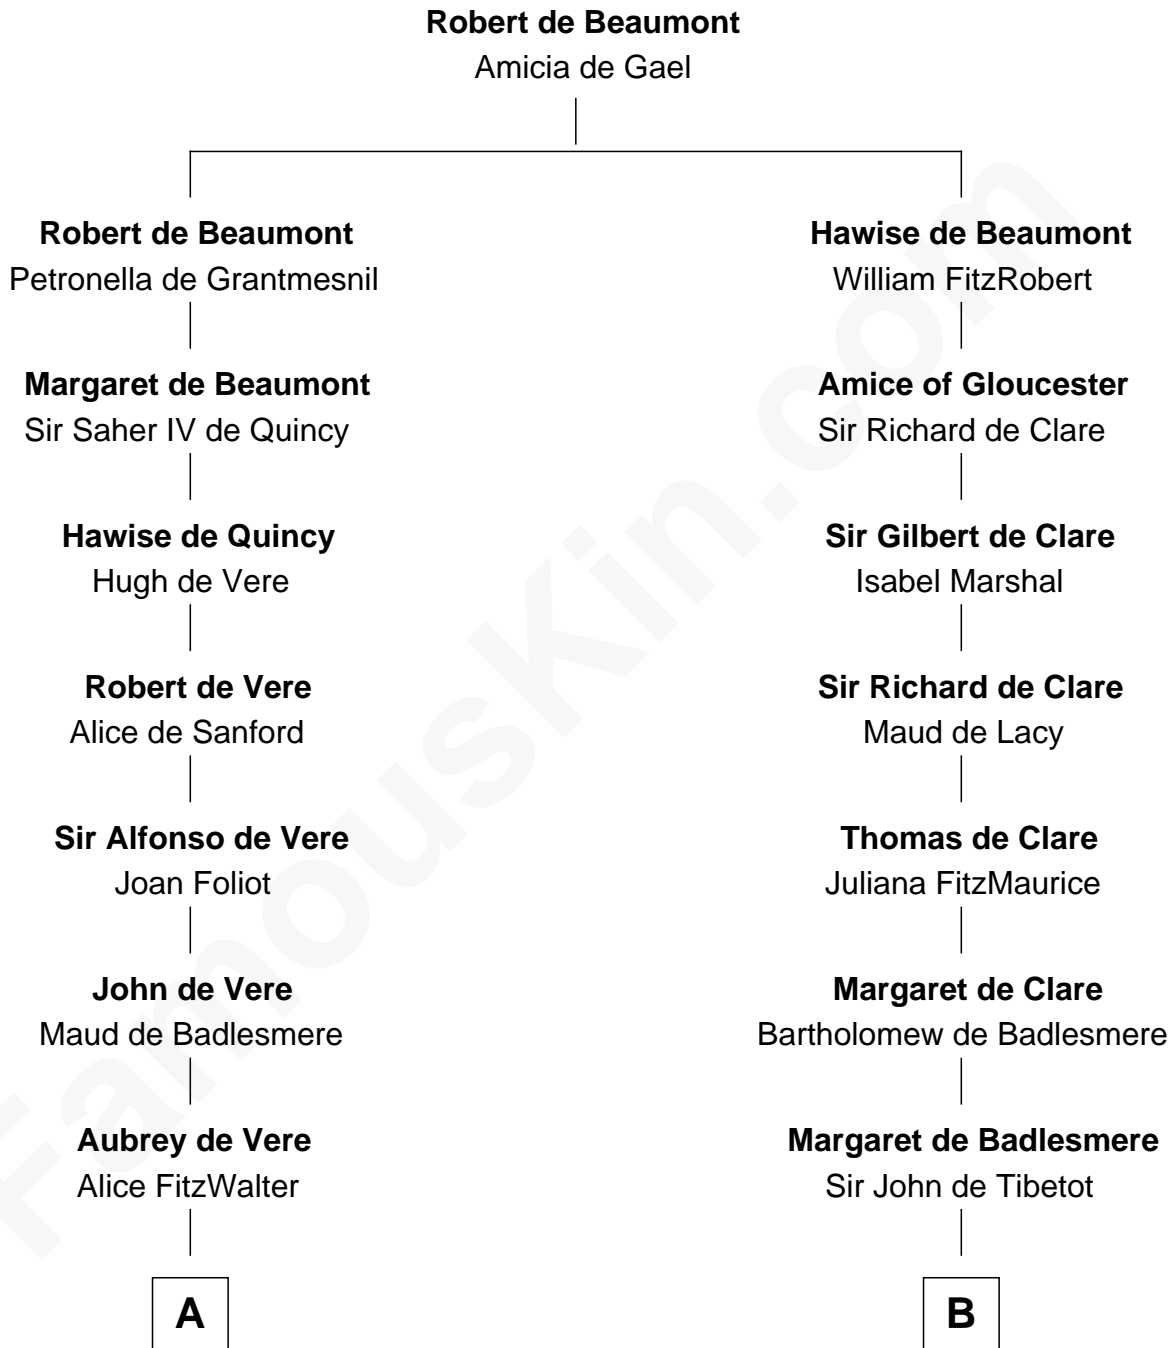

FamousKin.com
Relationship Chart of
James Russell Lowell
American "Fireside" Poet

13th cousin 8 times removed of

Jane Seymour
3rd Wife of King Henry VIII

C

—
Sarah Turell
Noah Champney

—
Sarah Champney
Rev. John Lowell

—
John Lowell
Rebecca Russell

—
Rev. Charles Lowell
Harriet Brackett Spence

—
James Russell Lowell
American "Fireside" Poet

FamousKin.com