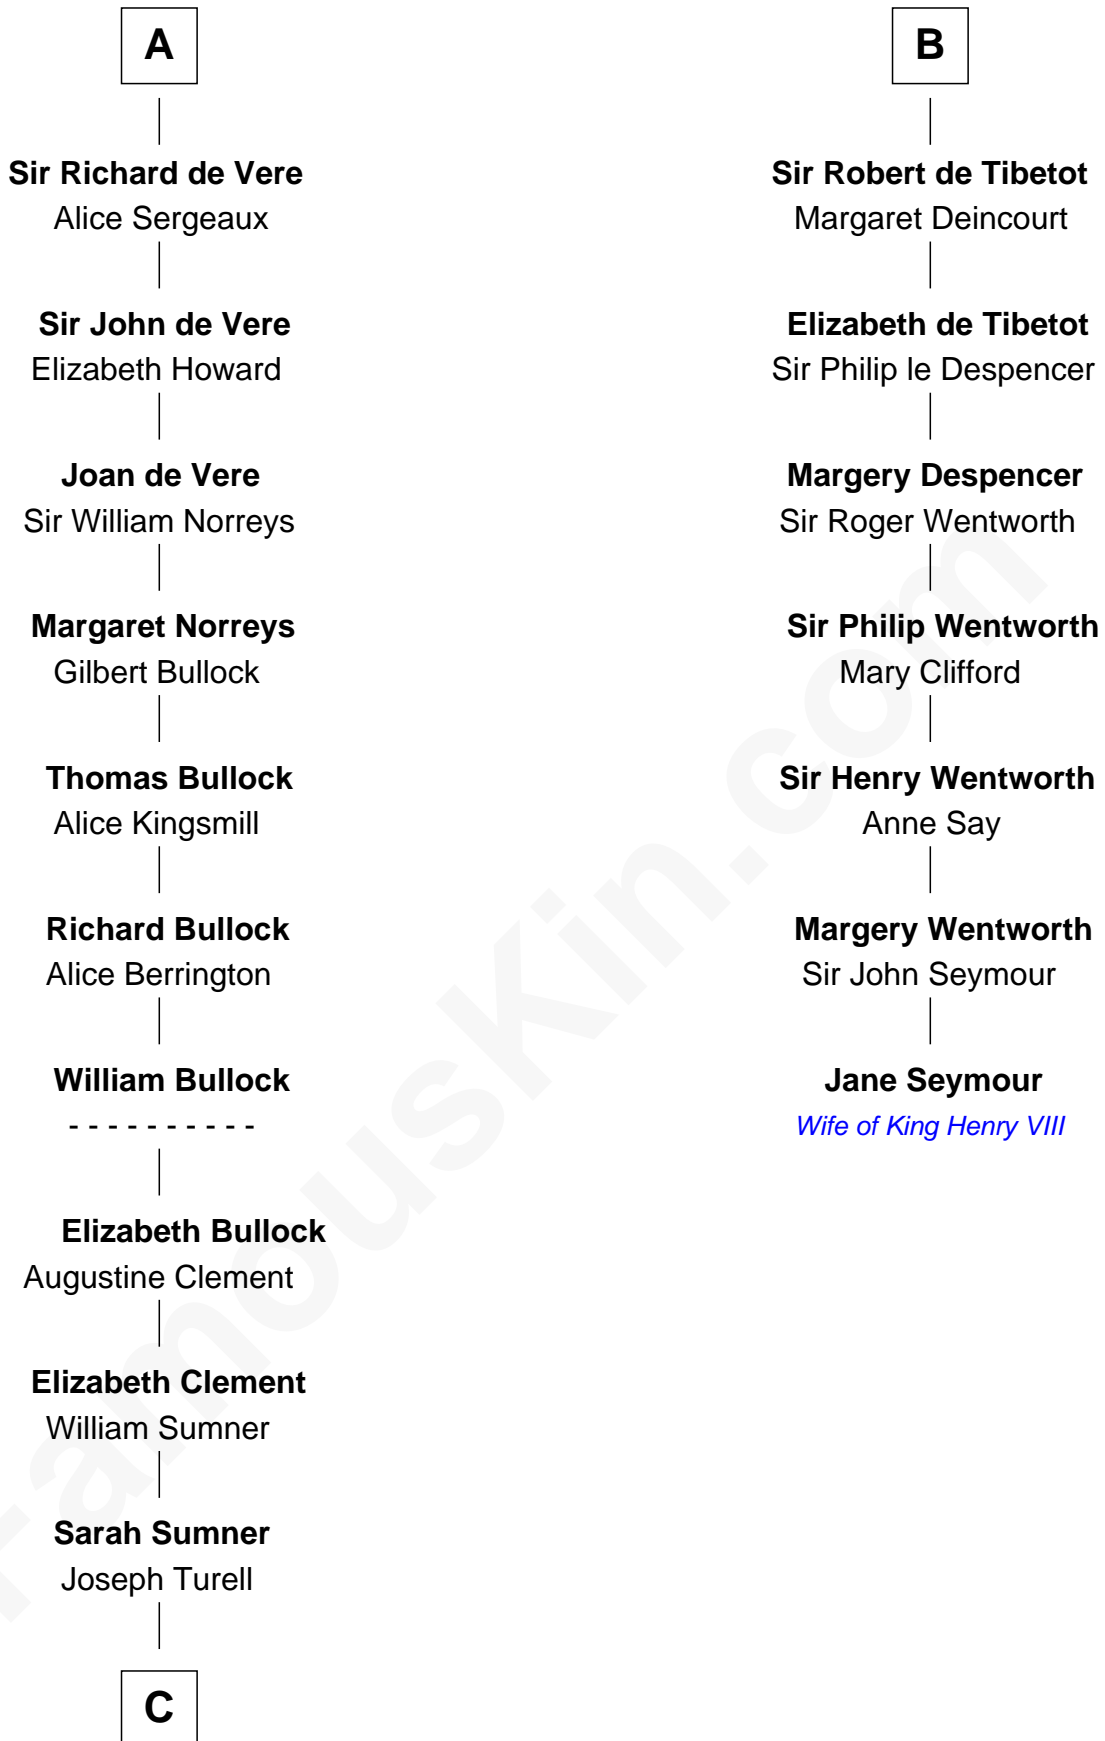

FamousKin.com
Relationship Chart of
James Russell Lowell
American "Fireside" Poet

13th cousin 8 times removed of

Jane Seymour
3rd Wife of King Henry VIII

C

—
Sarah Turell
Noah Champney

—
Sarah Champney
Rev. John Lowell