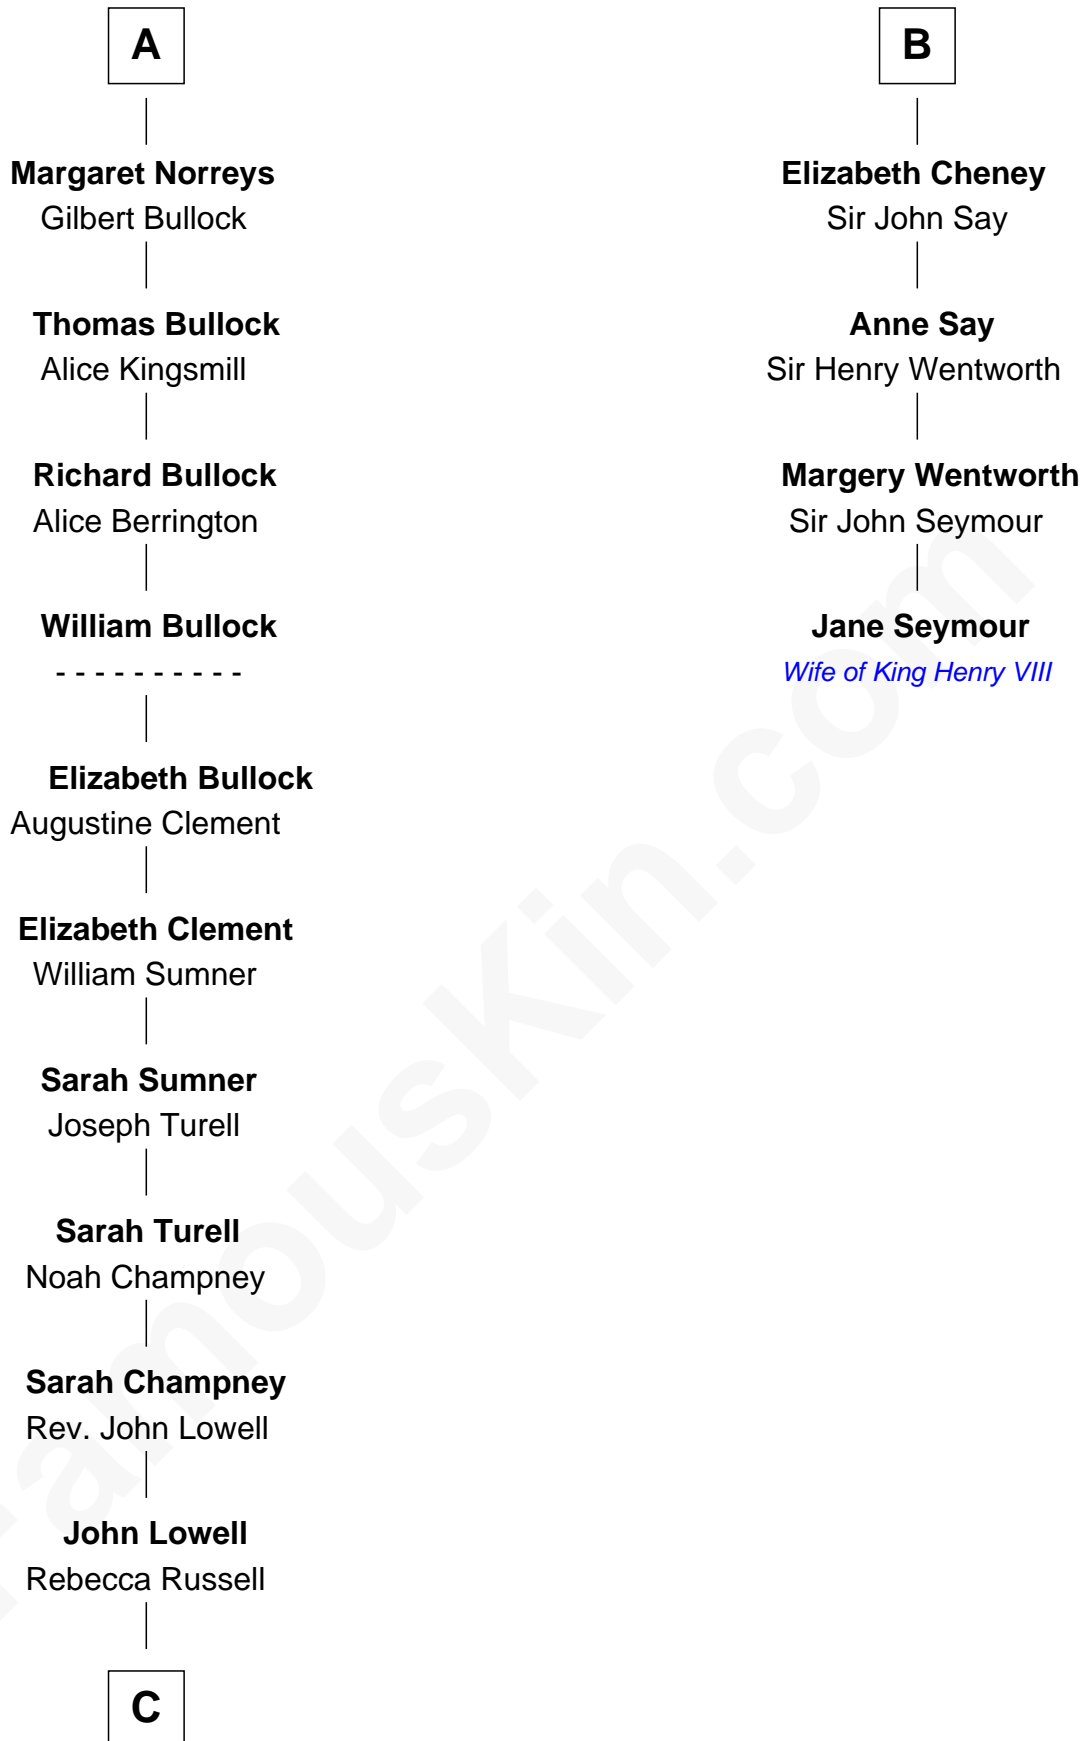

**FamousKin.com**  
**Relationship Chart of**  
**James Russell Lowell**  
*American "Fireside" Poet*

10th cousin 8 times removed of

**Jane Seymour**  
*3rd Wife of King Henry VIII*

C

Rev. Charles Lowell  
Harriet Brackett Spence

James Russell Lowell  
*American "Fireside" Poet*

FamousKin.com