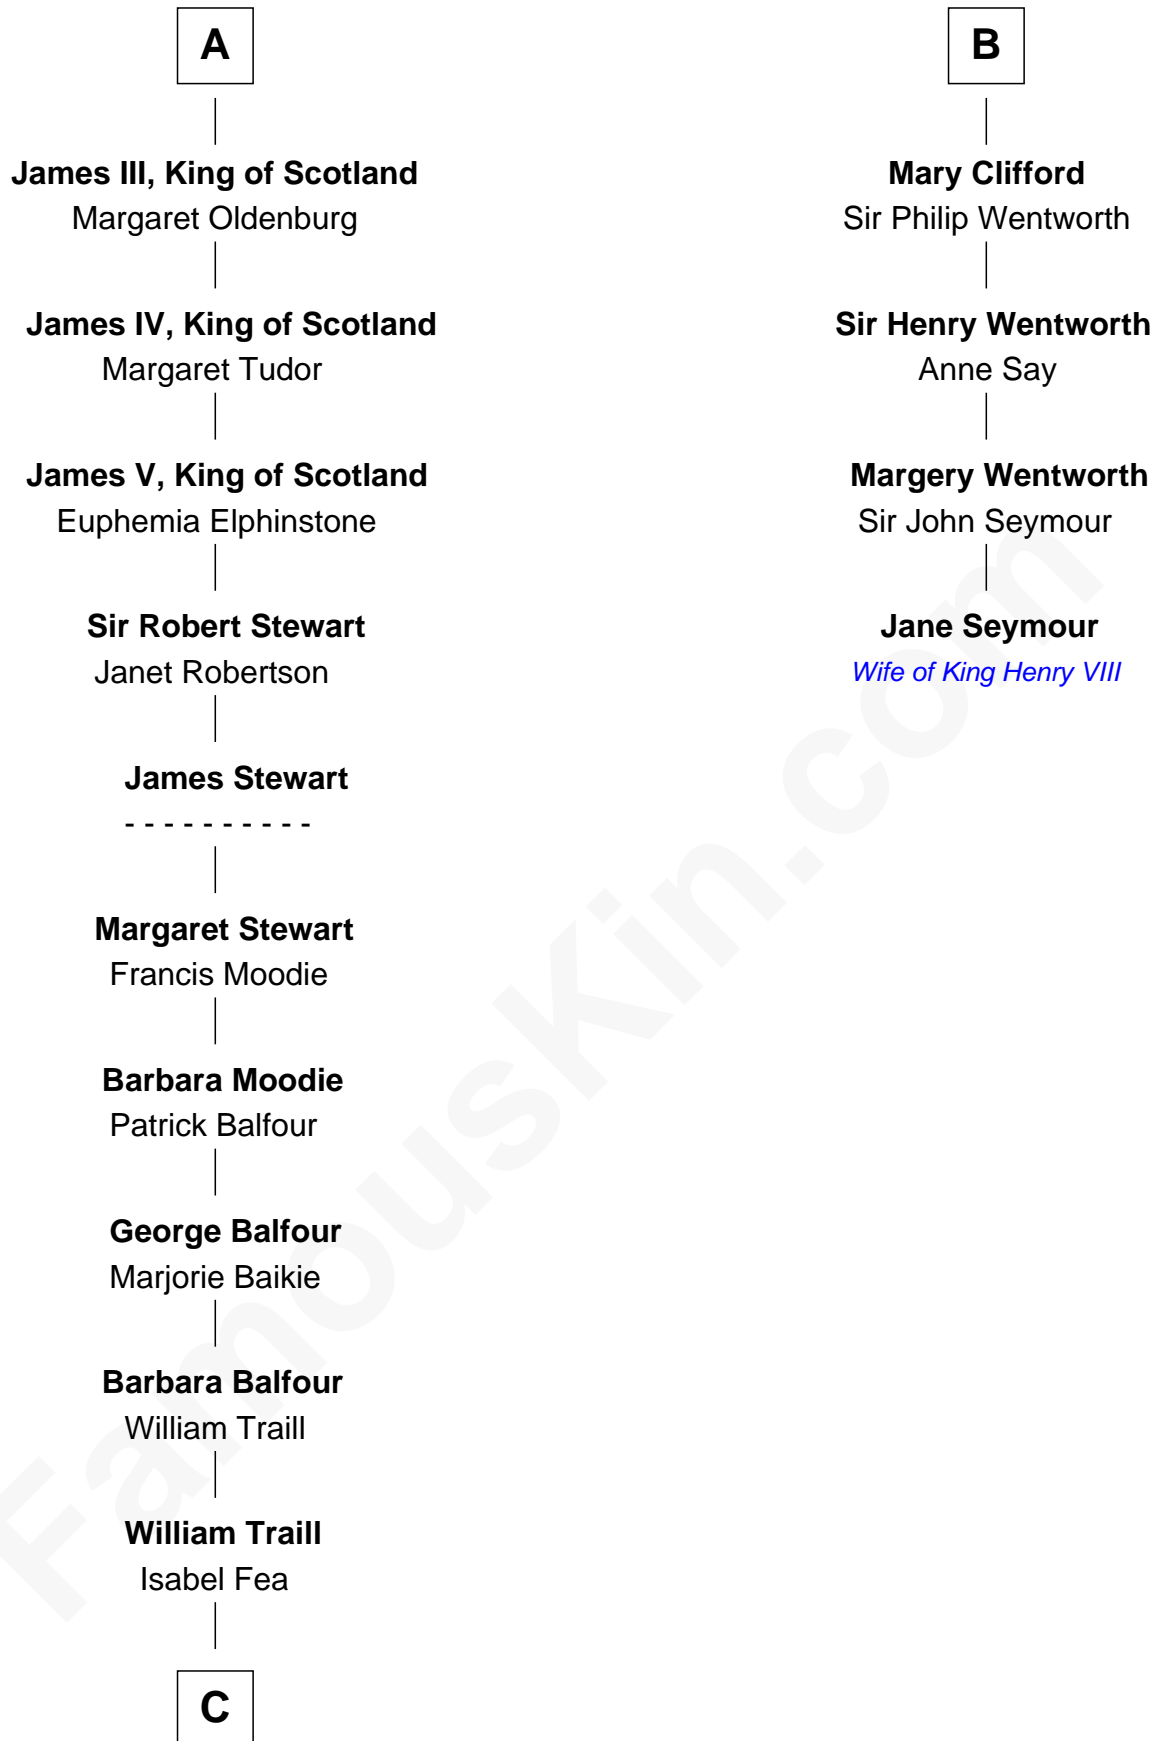

FamousKin.com
Relationship Chart of
James Russell Lowell
American "Fireside" Poet

10th cousin 10 times removed of
Jane Seymour
3rd Wife of King Henry VIII

C

Robert Traill

Mary Whipple

Mary Whipple Traill

Keith Spence