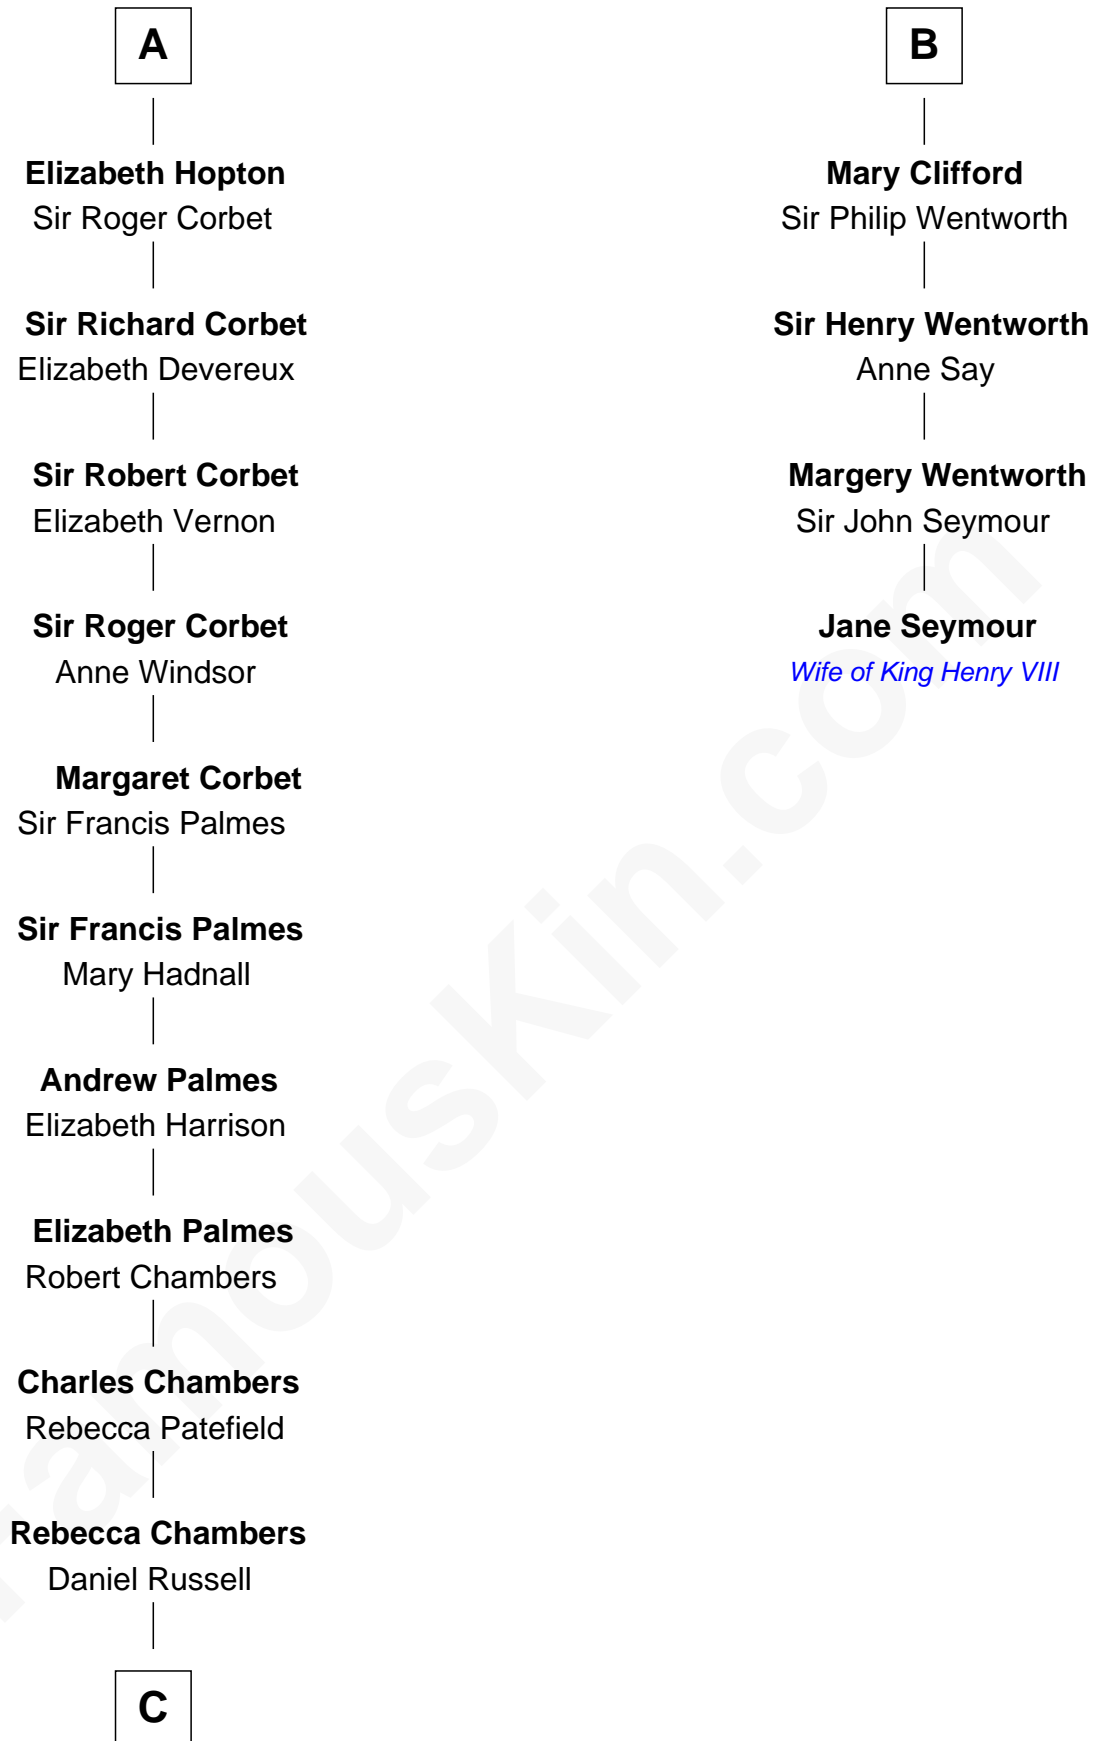

**FamousKin.com**  
**Relationship Chart of**  
**James Russell Lowell**  
*American "Fireside" Poet*

**10th cousin 10 times removed of**  
**Jane Seymour**  
*3rd Wife of King Henry VIII*

**C**

James Russell  
Katharine Graves