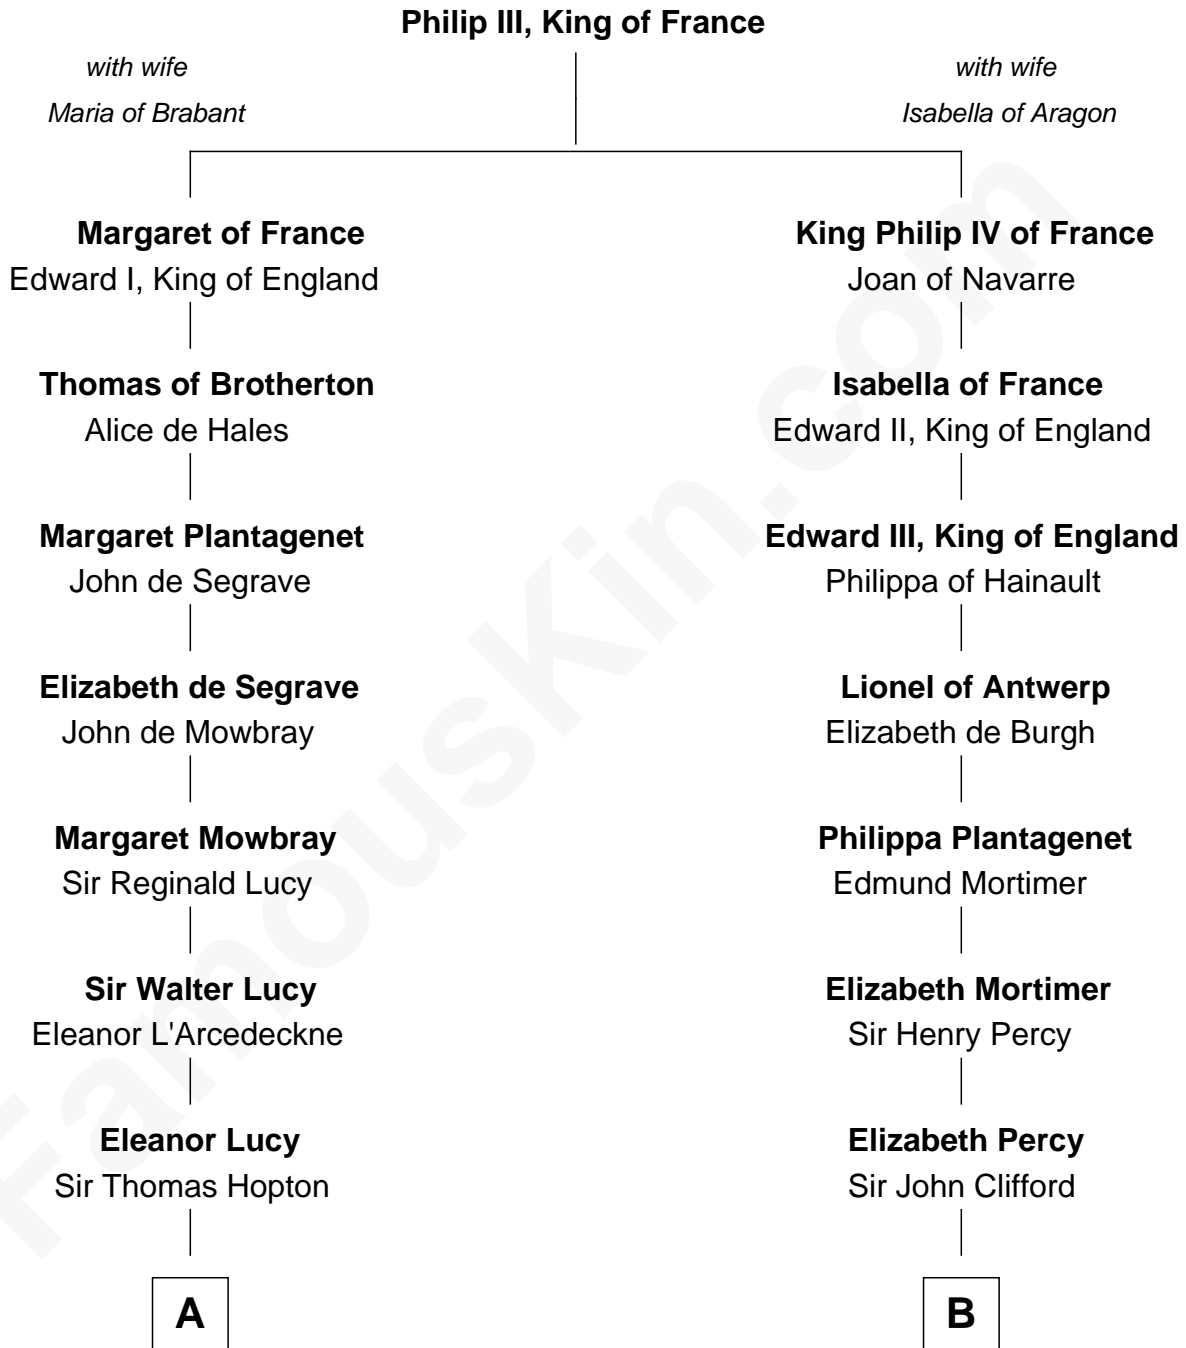

**FamousKin.com**  
**Relationship Chart of**  
**James Russell Lowell**  
*American "Fireside" Poet*

**10th cousin 10 times removed of**  
**Jane Seymour**  
*3rd Wife of King Henry VIII*

**C**

James Russell  
Katharine Graves