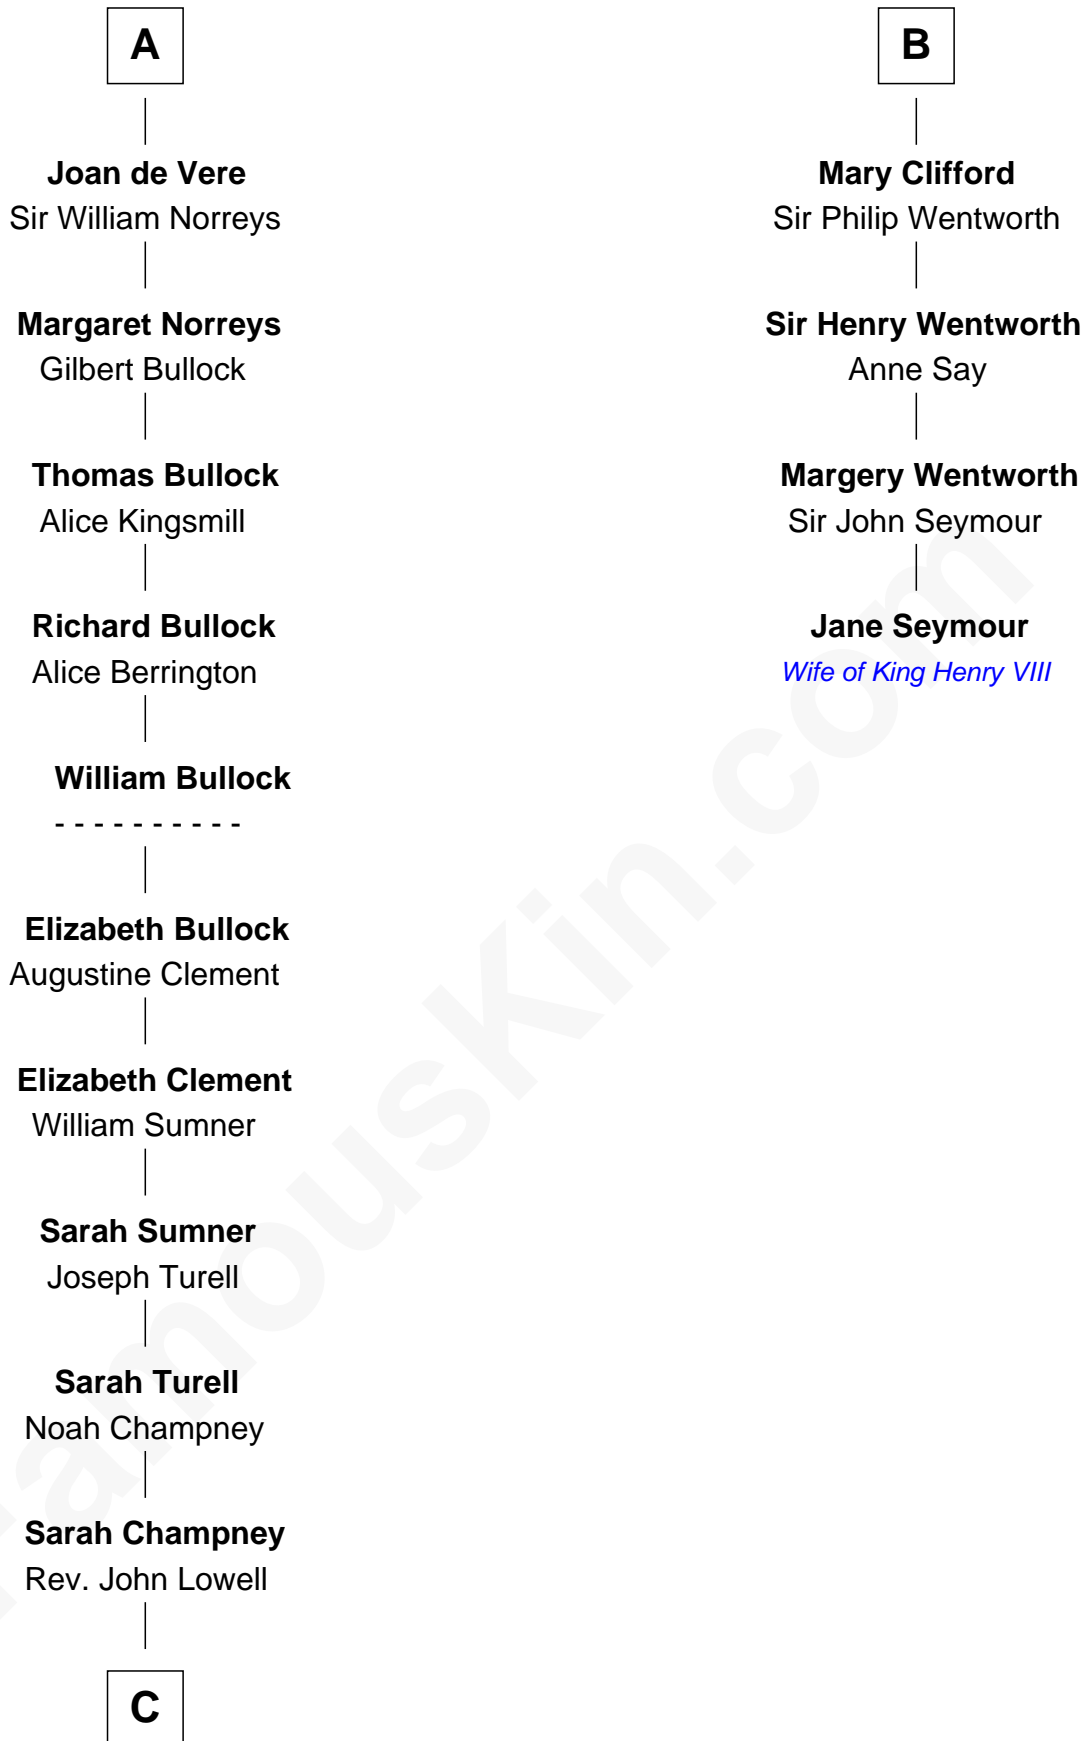

FamousKin.com
Relationship Chart of
James Russell Lowell
American "Fireside" Poet

10th cousin 9 times removed of

Jane Seymour
3rd Wife of King Henry VIII

C

John Lowell

Rebecca Russell

Rev. Charles Lowell

Harriet Brackett Spence

James Russell Lowell

American "Fireside" Poet

FamousKin.com