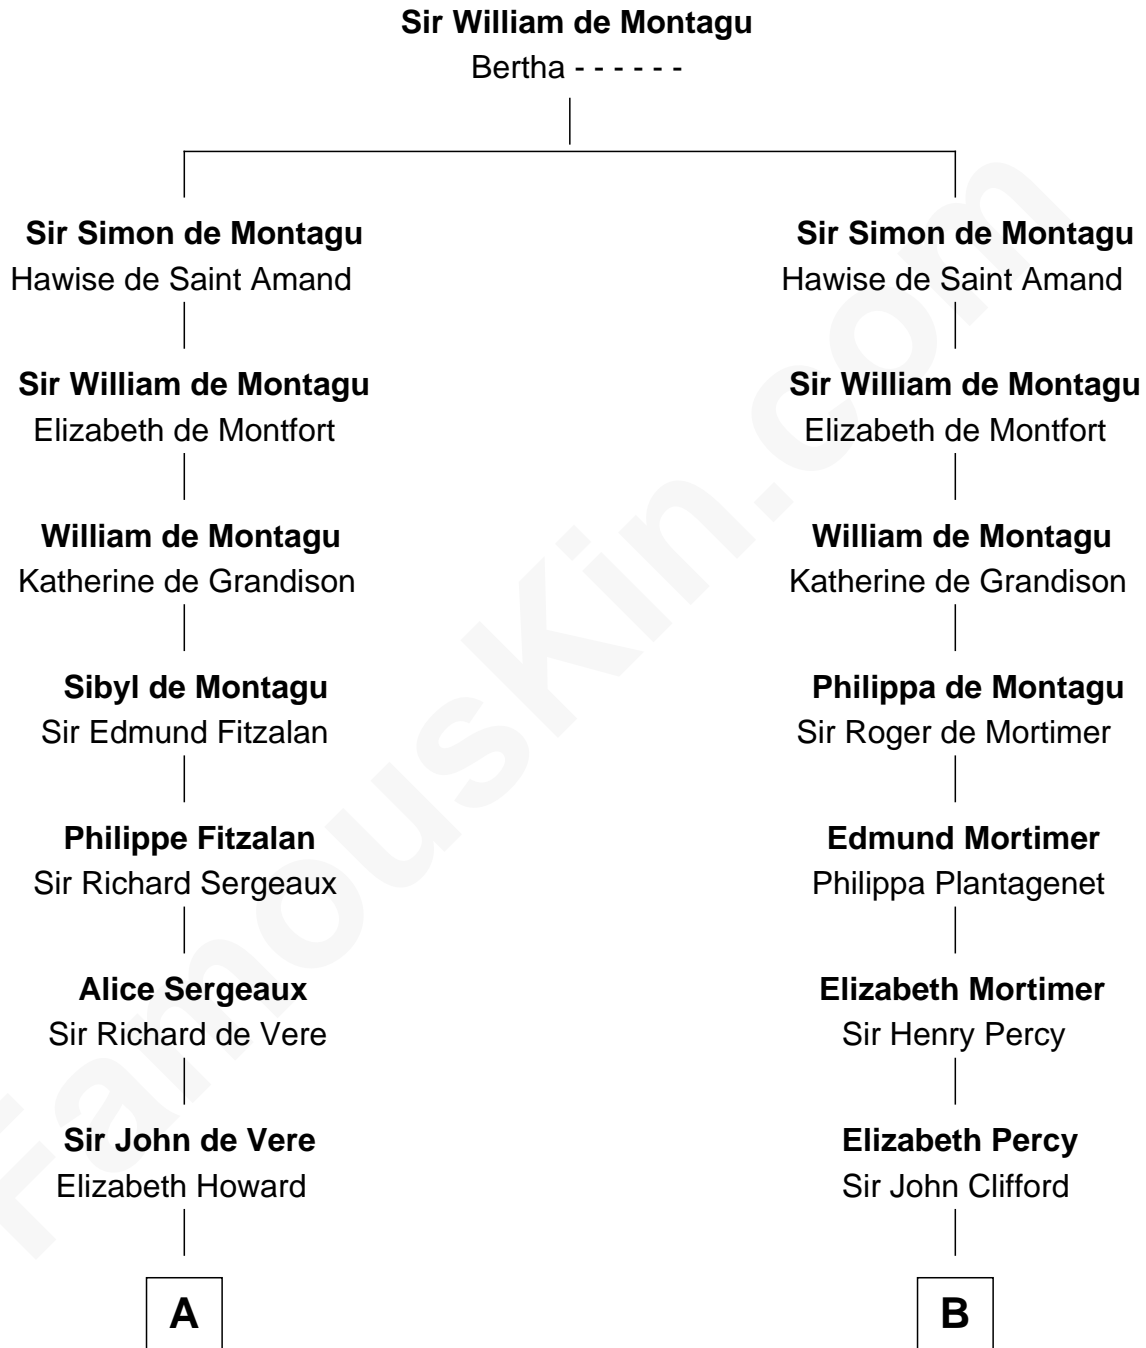

FamousKin.com
Relationship Chart of
James Russell Lowell
American "Fireside" Poet

10th cousin 9 times removed of

Jane Seymour
3rd Wife of King Henry VIII

C

John Lowell

Rebecca Russell

Rev. Charles Lowell

Harriet Brackett Spence

James Russell Lowell

American "Fireside" Poet

FamousKin.com