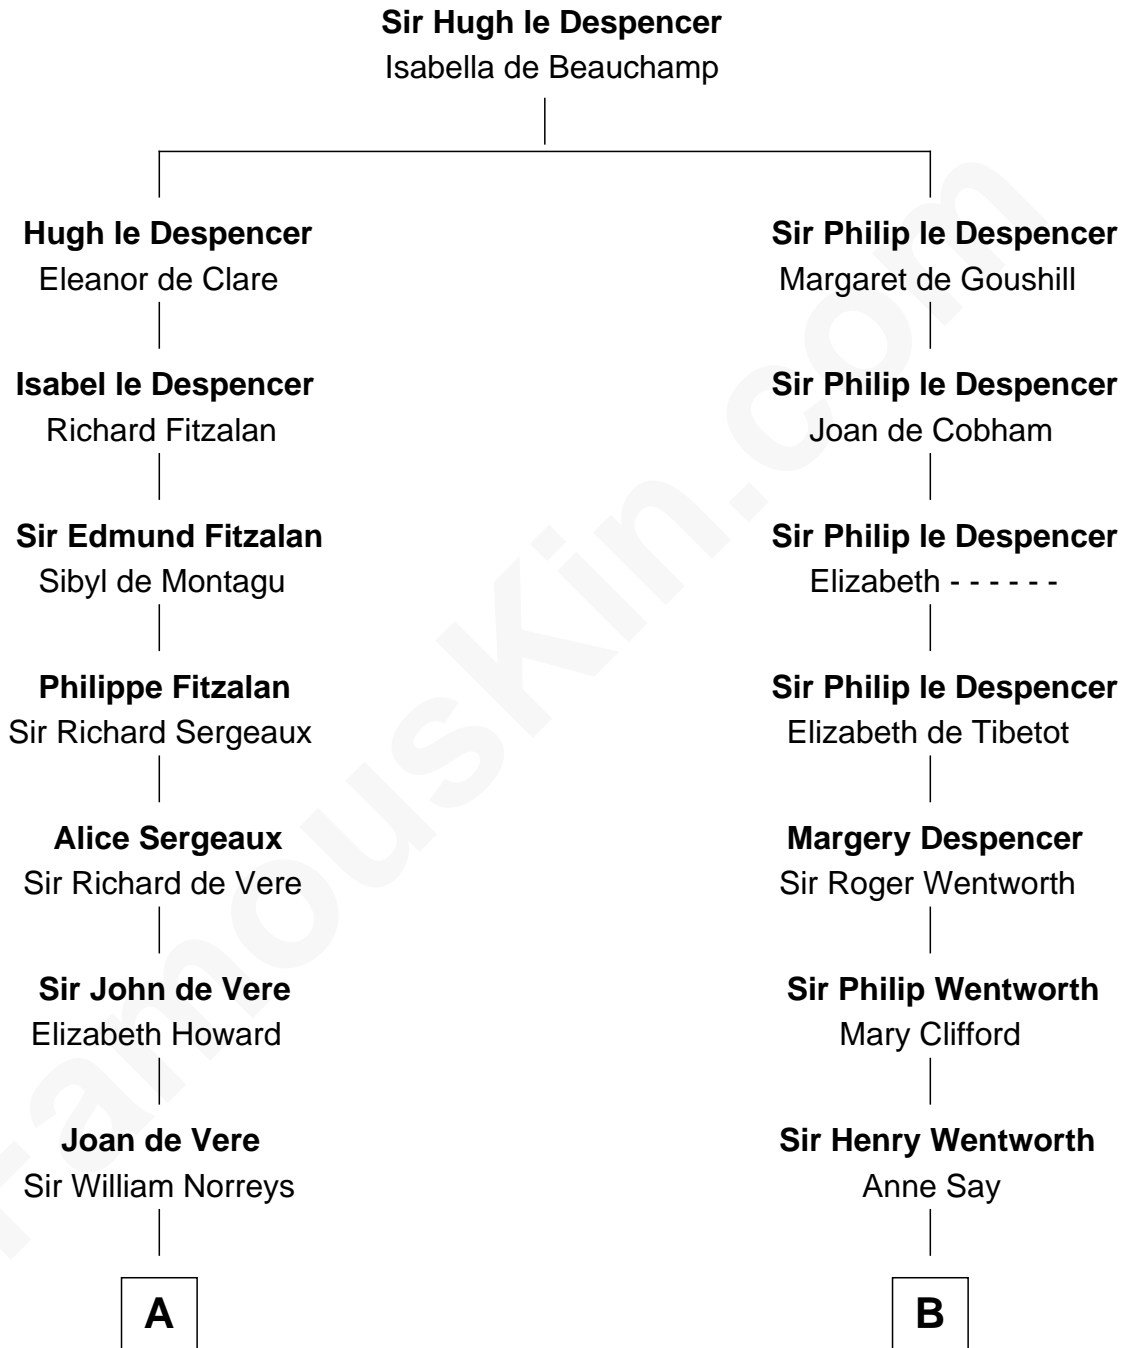

FamousKin.com
Relationship Chart of
James Russell Lowell
American "Fireside" Poet

8th cousin 10 times removed of

Jane Seymour
3rd Wife of King Henry VIII

C

Rev. Charles Lowell
Harriet Brackett Spence

James Russell Lowell
American "Fireside" Poet

FamousKin.com