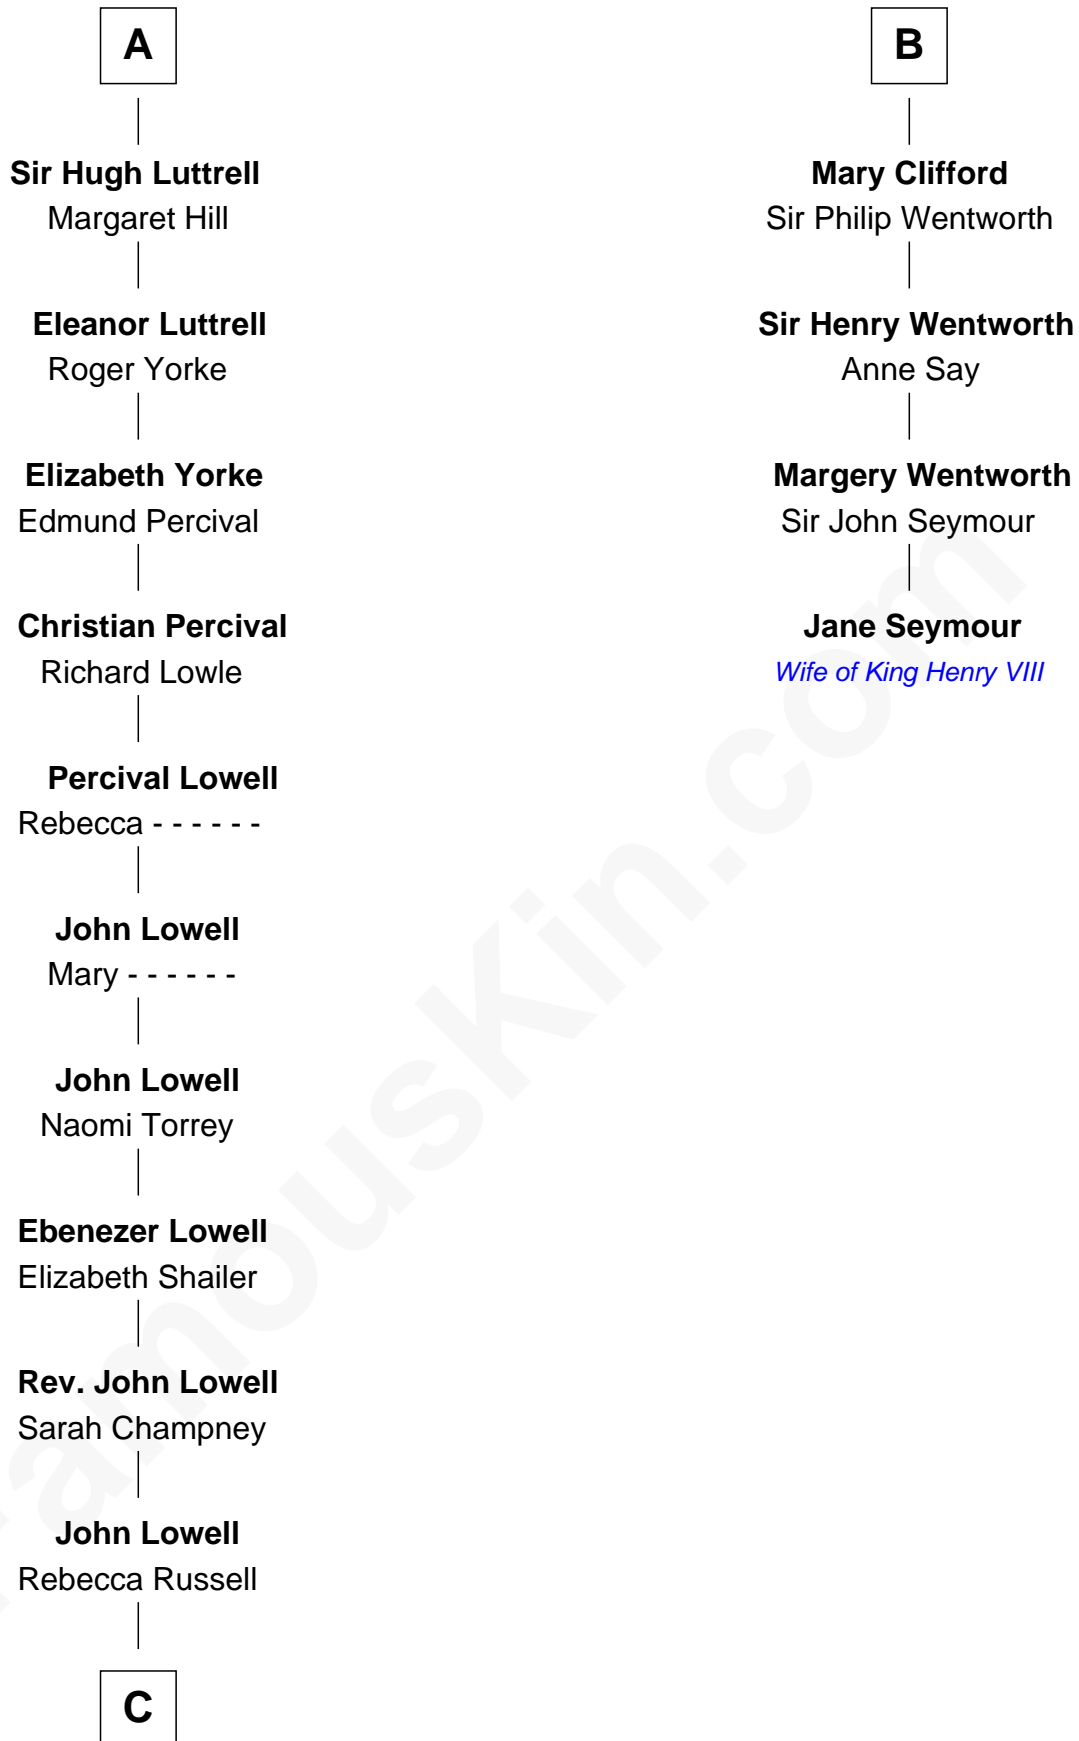

FamousKin.com
Relationship Chart of
James Russell Lowell
American "Fireside" Poet

10th cousin 8 times removed of

Jane Seymour
3rd Wife of King Henry VIII

Ferdinand III, King of Castile
 Joanna of Ponthieu