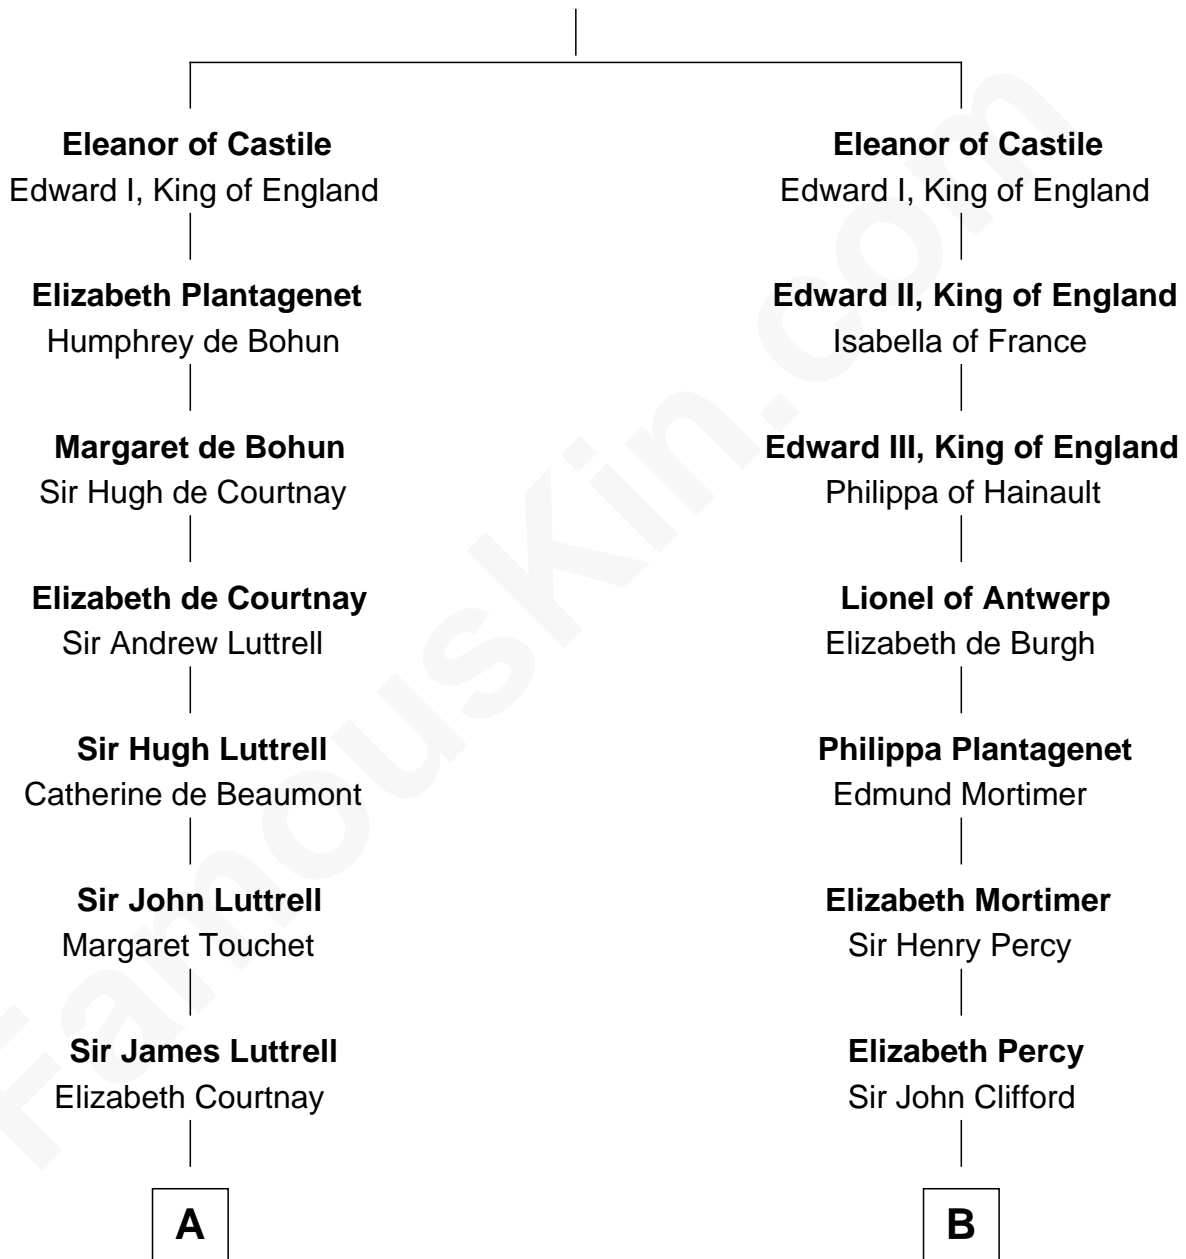

FamousKin.com
Relationship Chart of
James Russell Lowell
American "Fireside" Poet

10th cousin 8 times removed of

Jane Seymour
3rd Wife of King Henry VIII

Ferdinand III, King of Castile
 Joanna of Ponthieu