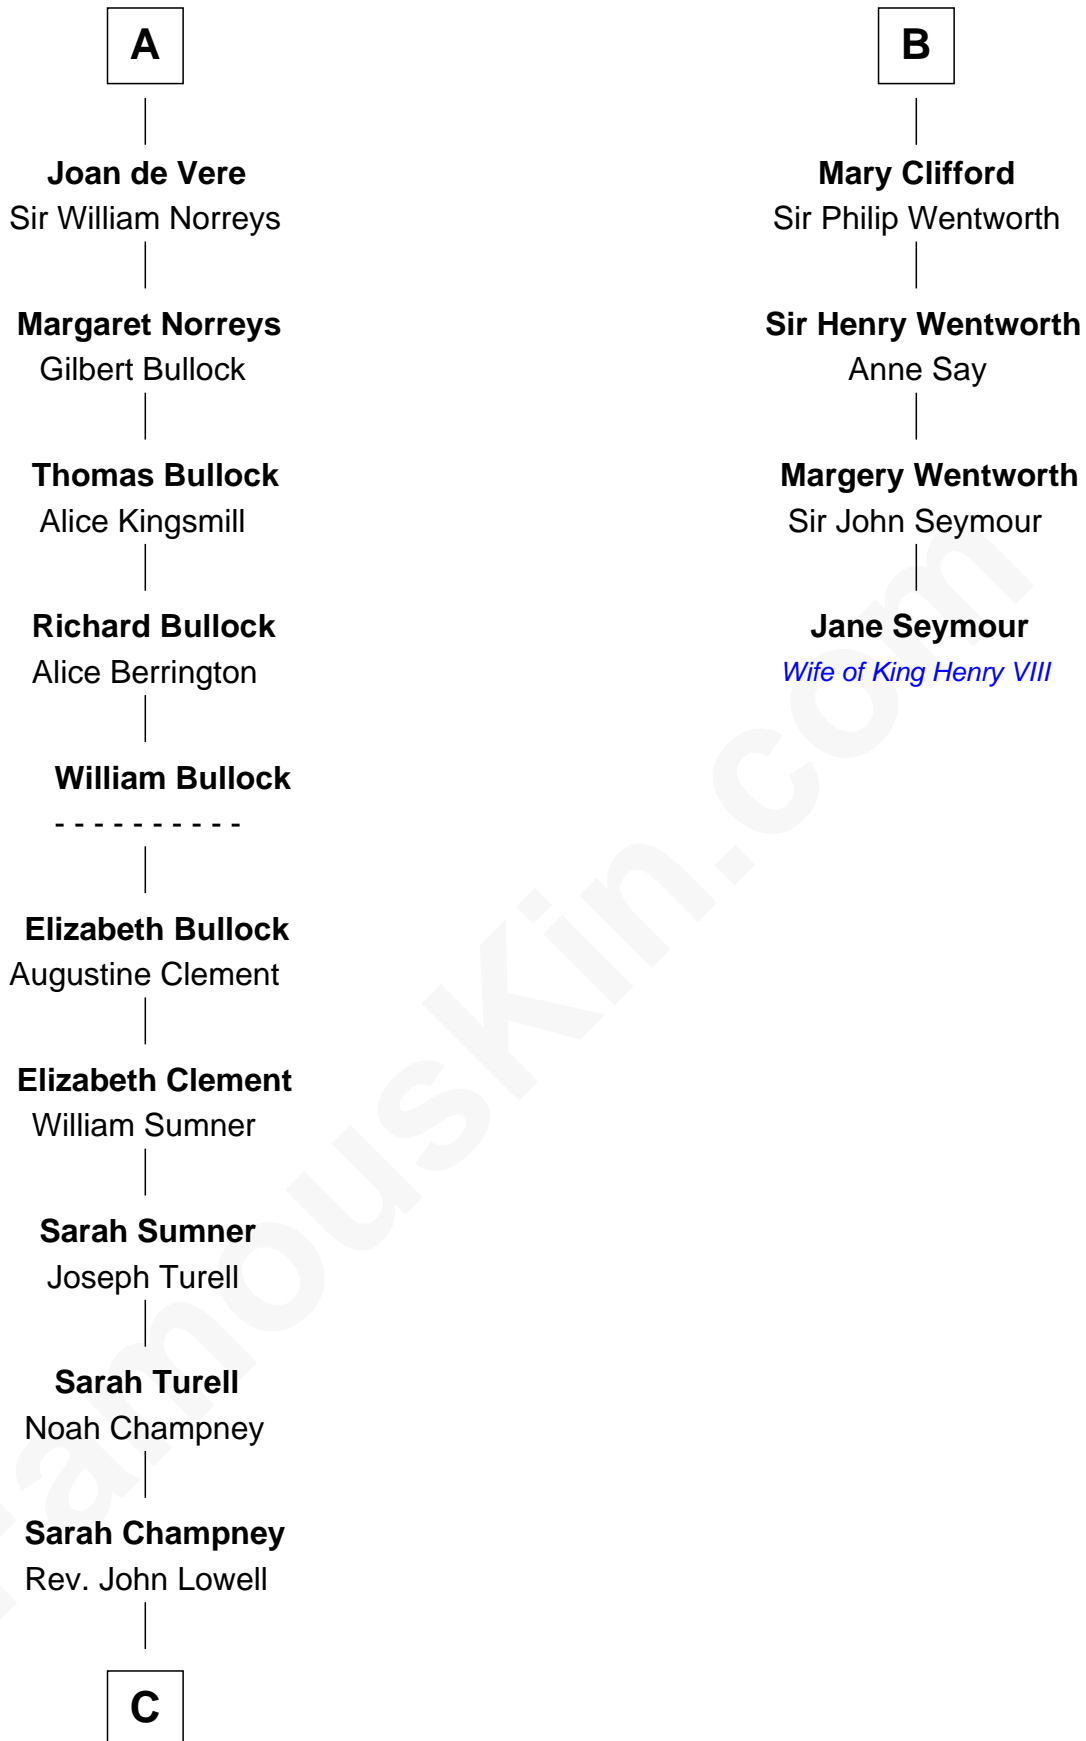

FamousKin.com
Relationship Chart of
James Russell Lowell
American "Fireside" Poet

10th cousin 9 times removed of

Jane Seymour
3rd Wife of King Henry VIII

Amaury de Saint Amand

C

—
John Lowell

Rebecca Russell