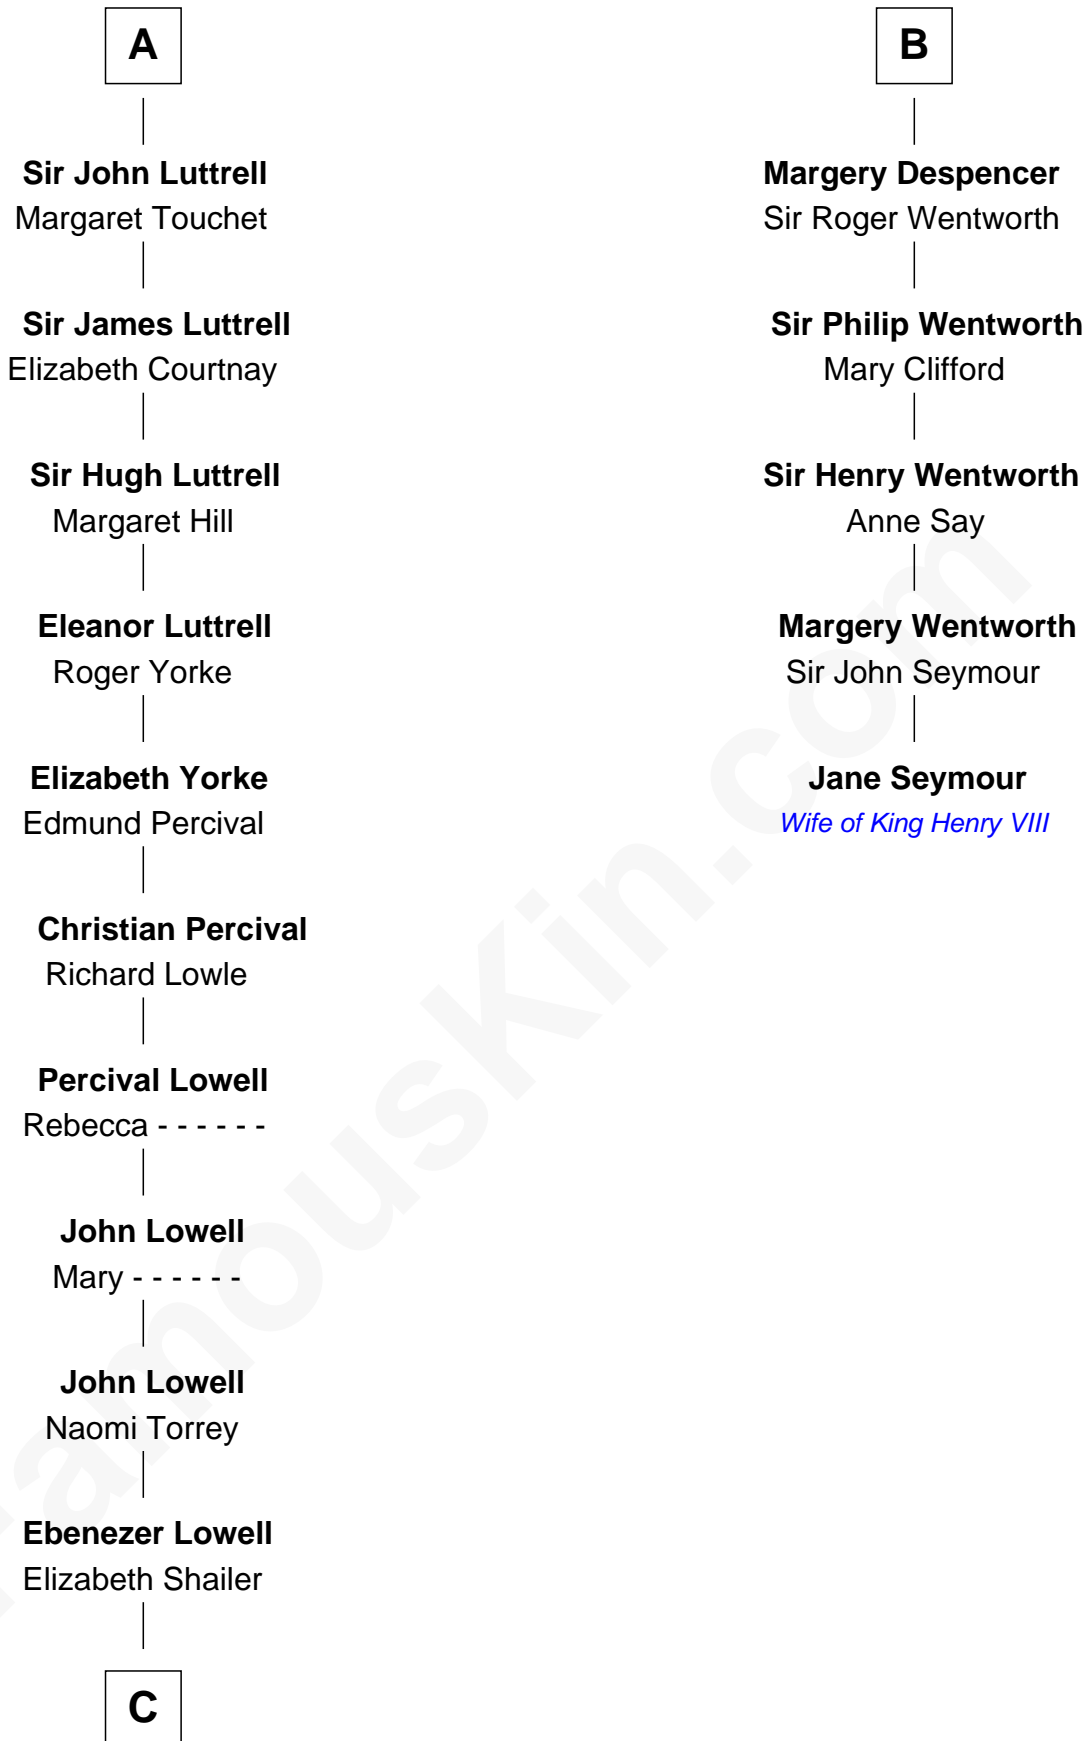

**FamousKin.com**  
**Relationship Chart of**  
**James Russell Lowell**  
*American "Fireside" Poet*

11th cousin 9 times removed of

**Jane Seymour**  
*3rd Wife of King Henry VIII*

**Reginald de Braiose**