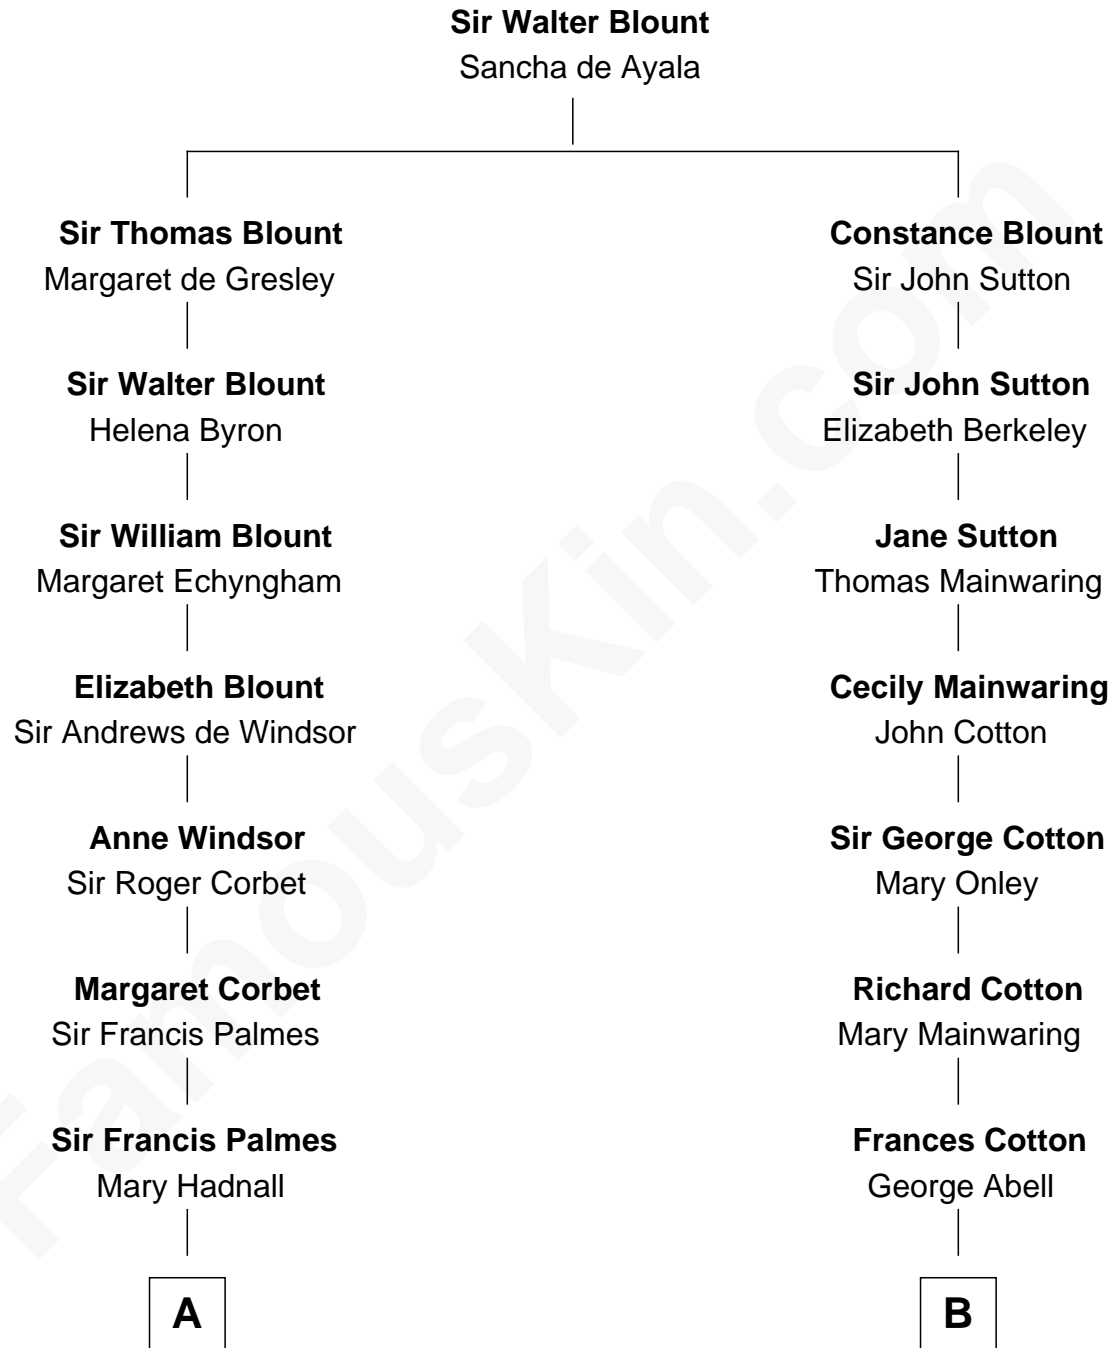

FamousKin.com Relationship Chart of

James Russell Lowell
American "Fireside" Poet

14th cousin 3 times removed of

John Adams Morgan
1952 Olympic Sailing Gold Medalist

A

Andrew Palmes
Elizabeth Harrison

Elizabeth Palmes
Robert Chambers