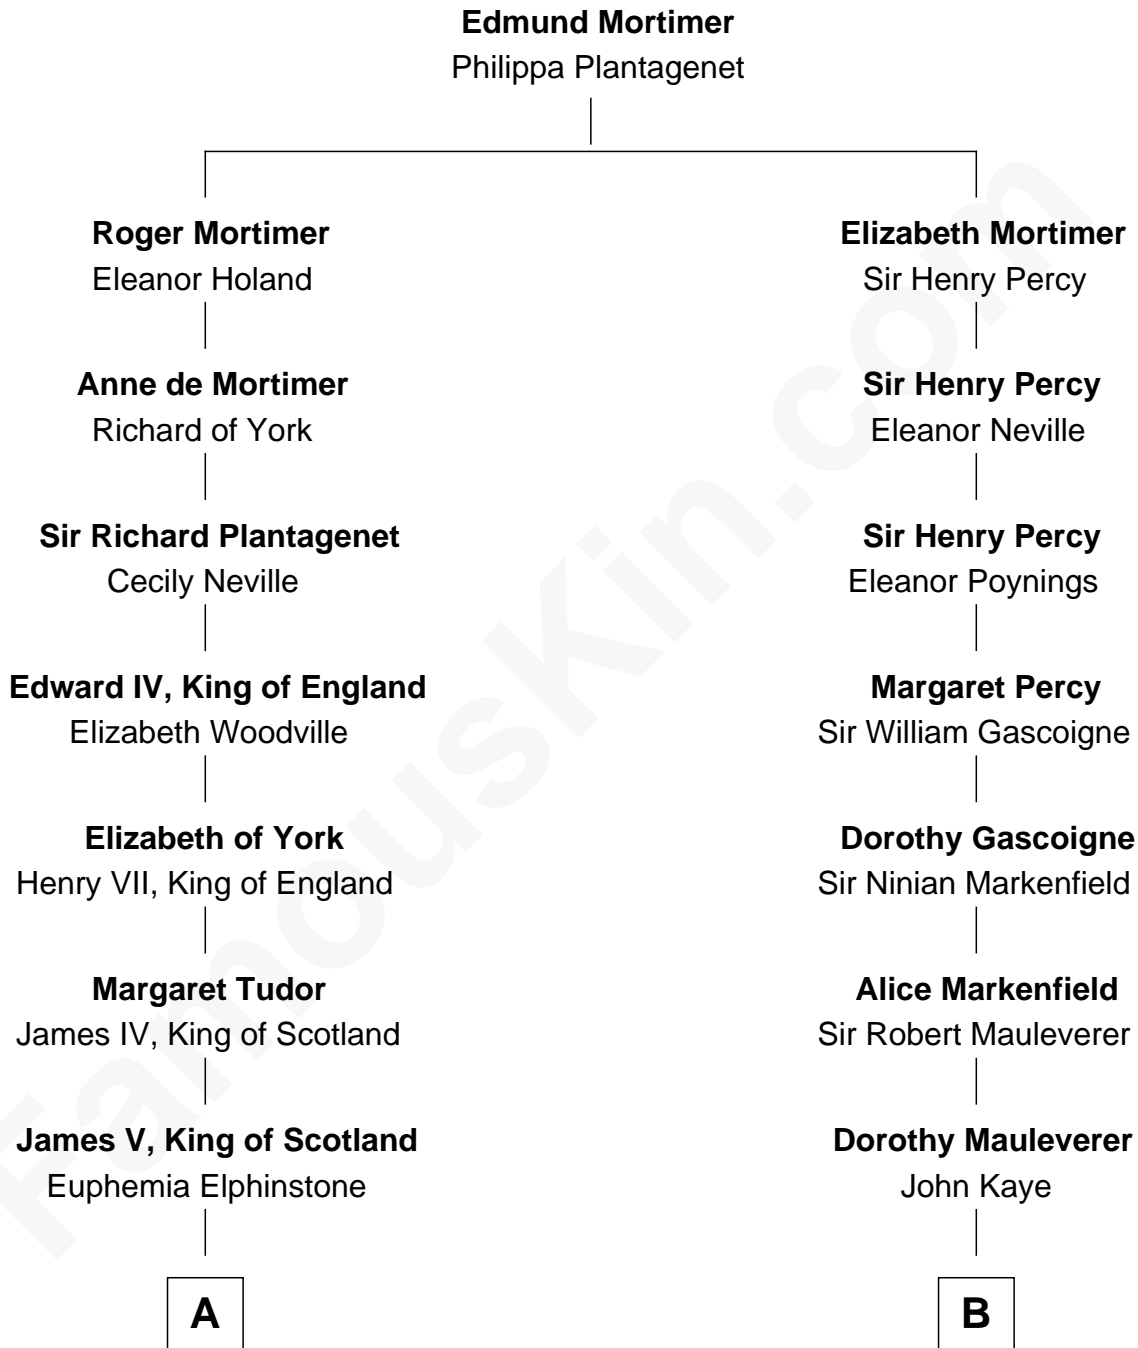

# FamousKin.com Relationship Chart of

**James Russell Lowell**

*American "Fireside" Poet*

17th cousin 2 times removed of

**John Adams Morgan**

*1952 Olympic Sailing Gold Medalist*

**C**

**Charles Francis Adams**

Frances Lovering

**Catherine Frances Lovering Adams**

Henry Sturgis Morgan

**John Adams Morgan**

*Olympic Gold Medalist*

FamousKin.com