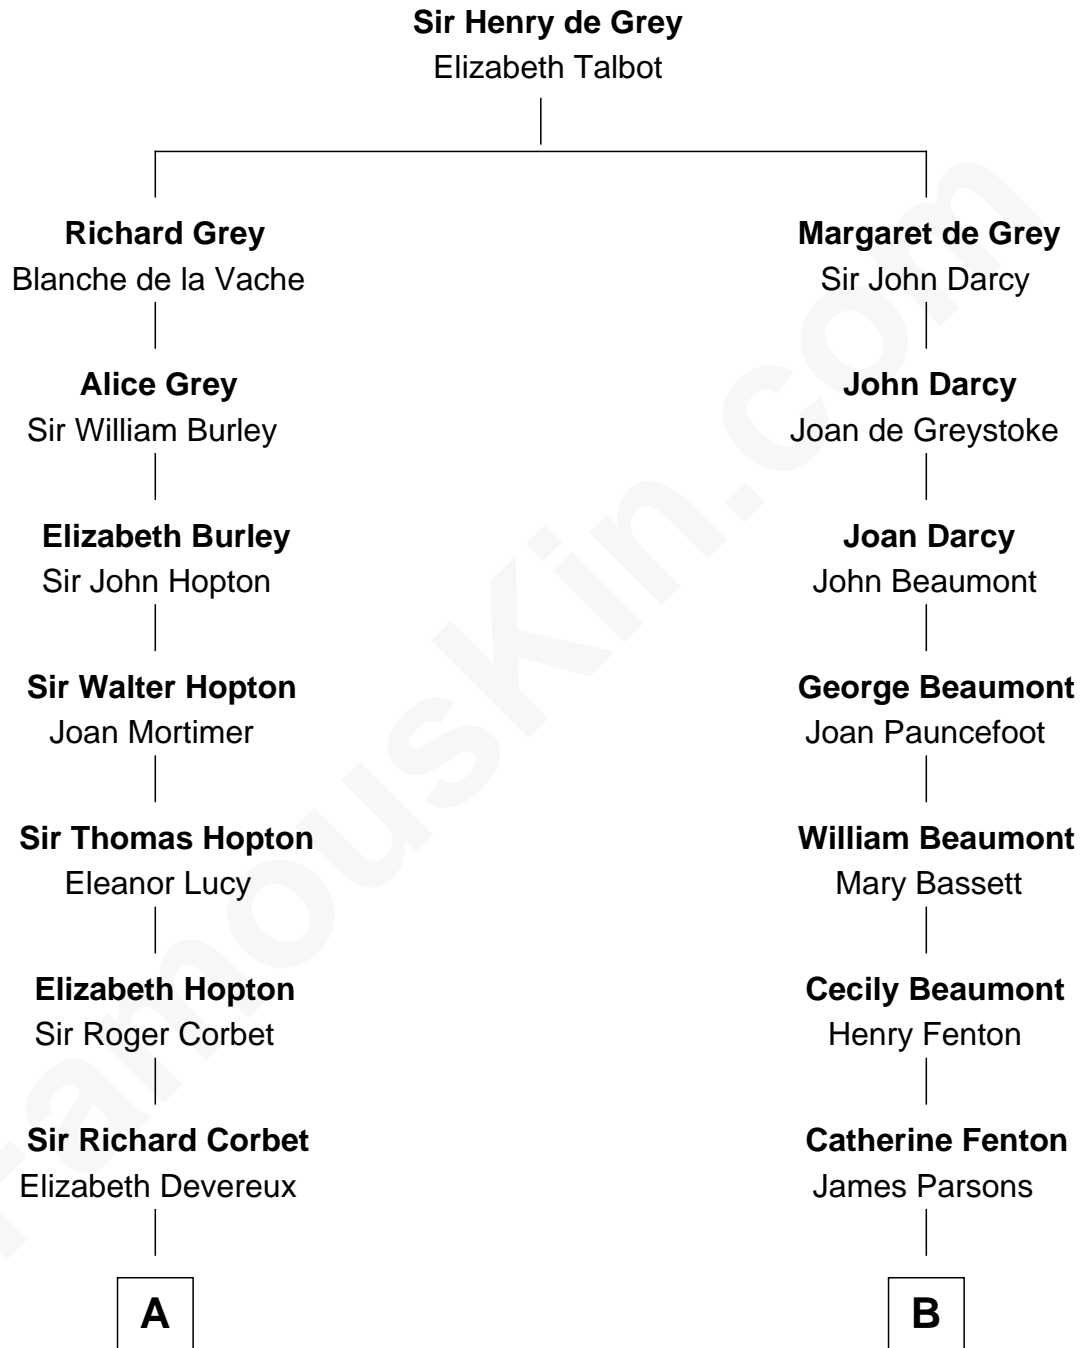

**FamousKin.com**  
**Relationship Chart of**  
**James Russell Lowell**  
*American "Fireside" Poet*

**15th cousin 3 times removed of**  
**Sir Arthur Conan Doyle**  
*Author, "Sherlock Holmes"*

C

Rev. Charles Lowell  
Harriet Brackett Spence

James Russell Lowell  
*American "Fireside" Poet*

FamousKin.com