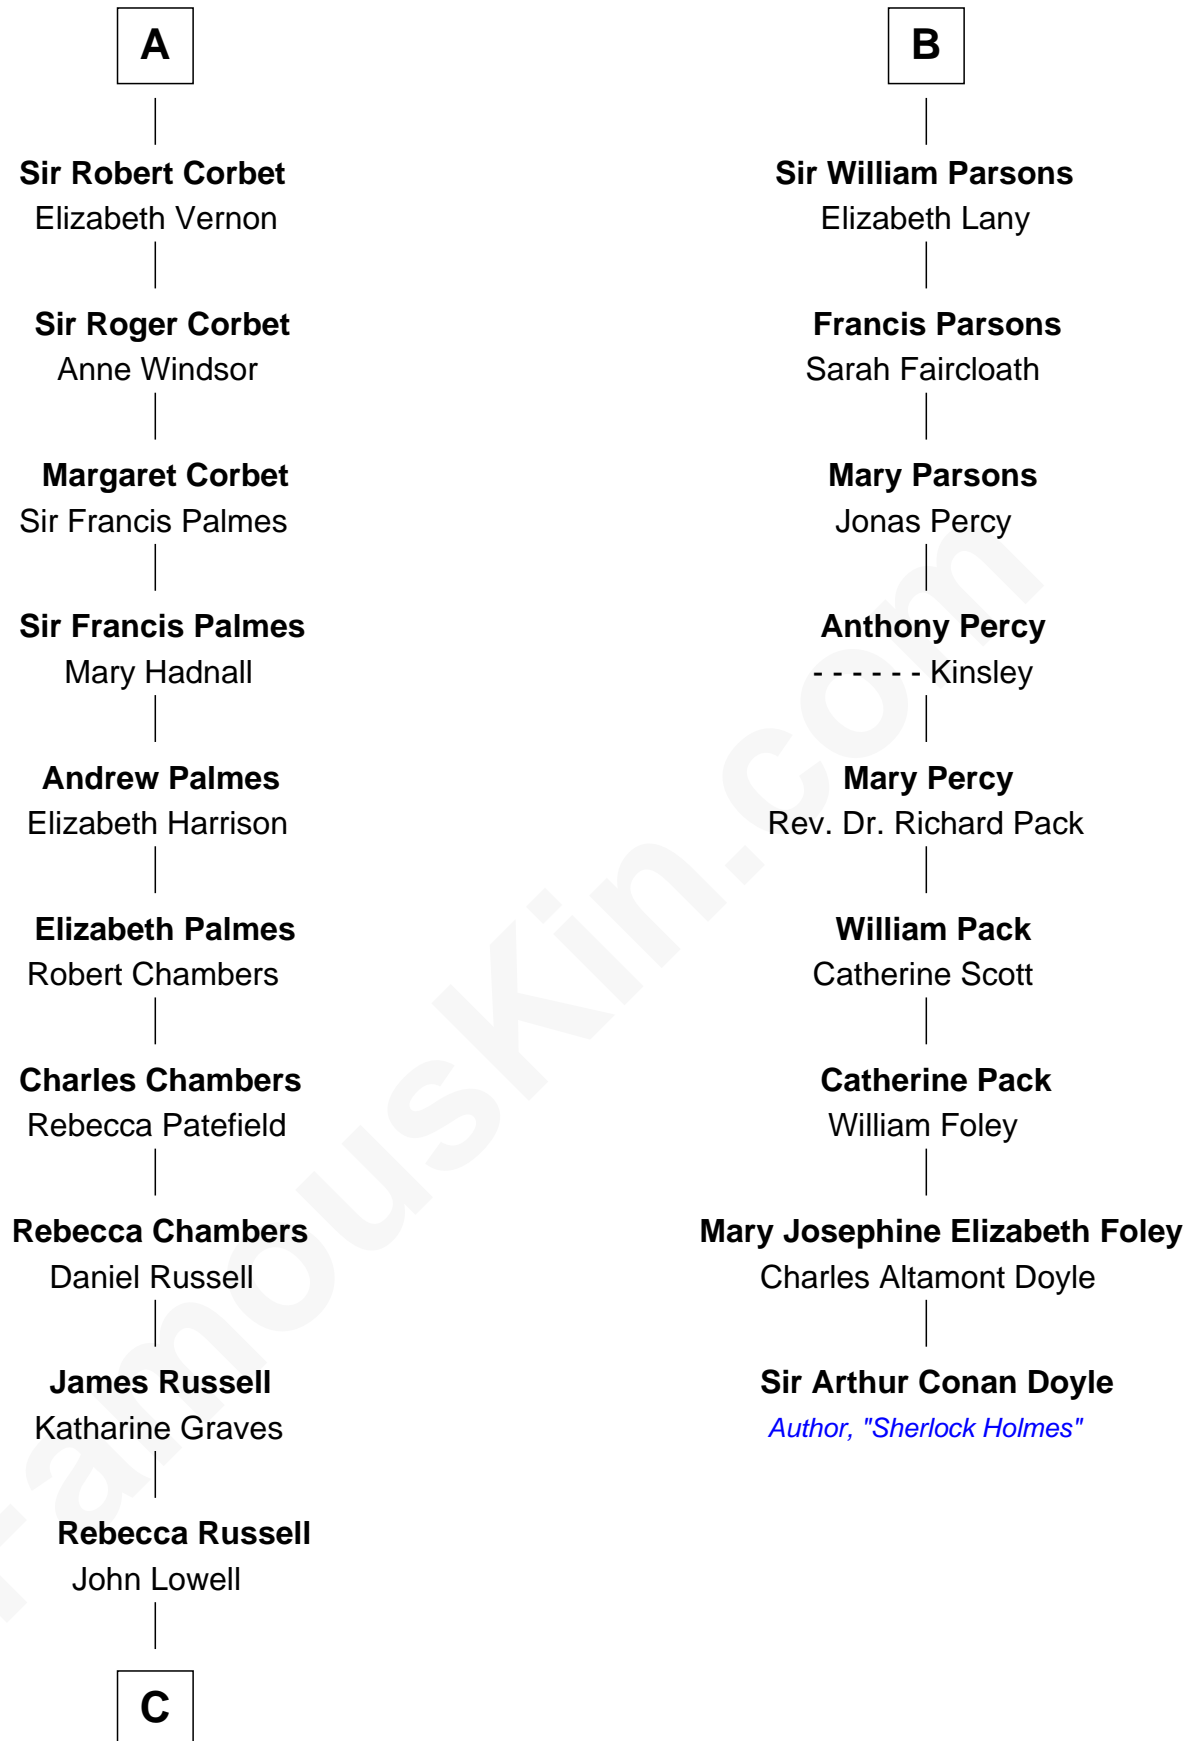

**FamousKin.com**  
**Relationship Chart of**  
**James Russell Lowell**  
*American "Fireside" Poet*

**15th cousin 3 times removed of**  
**Sir Arthur Conan Doyle**  
*Author, "Sherlock Holmes"*

C

Rev. Charles Lowell  
Harriet Brackett Spence