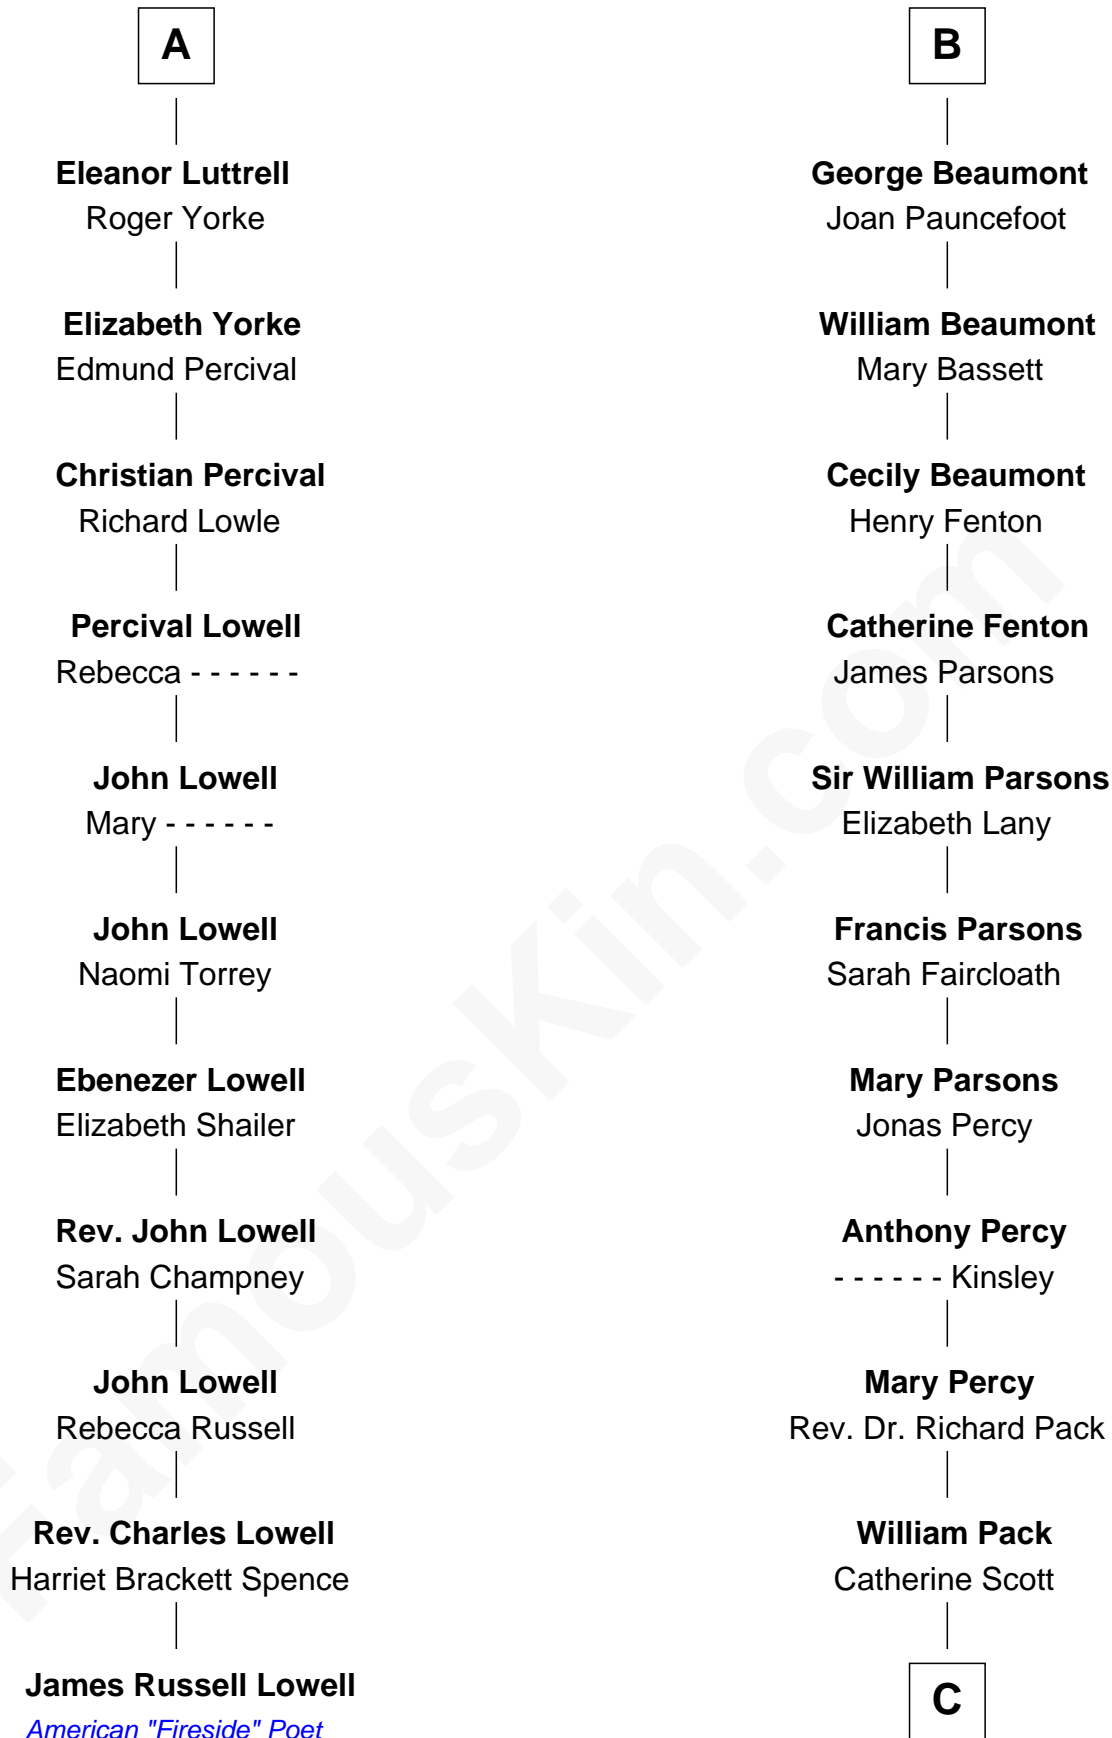

**FamousKin.com**  
**Relationship Chart of**  
**James Russell Lowell**  
*American "Fireside" Poet*

**17th cousin 2 times removed of**  
**Sir Arthur Conan Doyle**  
*Author, "Sherlock Holmes"*

**C**

**Catherine Pack**

William Foley

**Mary Josephine Elizabeth Foley**

Charles Altamont Doyle

**Sir Arthur Conan Doyle**

*Author, "Sherlock Holmes"*

FamousKin.com