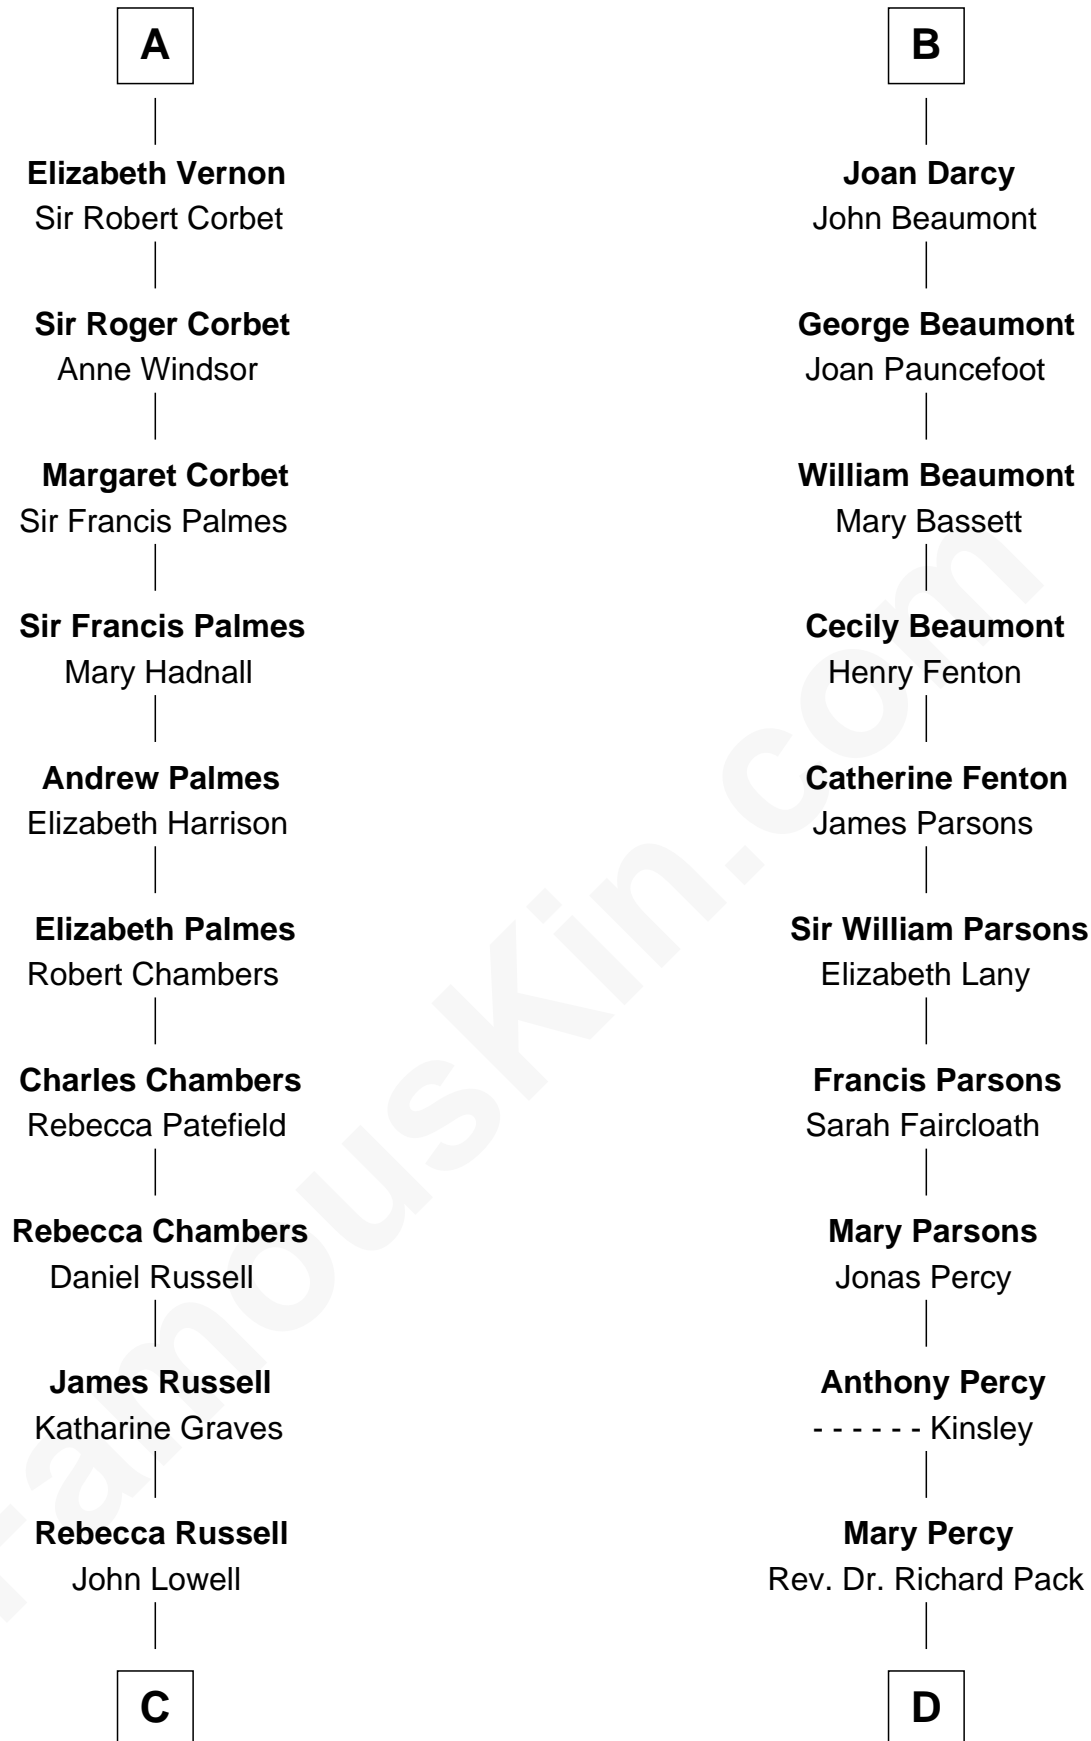

FamousKin.com
Relationship Chart of
James Russell Lowell
American "Fireside" Poet

18th cousin 2 times removed of
Sir Arthur Conan Doyle
Author, "Sherlock Holmes"

C

Rev. Charles Lowell
Harriet Brackett Spence

James Russell Lowell
American "Fireside" Poet

D

William Pack
Catherine Scott

Catherine Pack
William Foley

Mary Josephine Elizabeth Foley
Charles Altamont Doyle

Sir Arthur Conan Doyle
Author, "Sherlock Holmes"