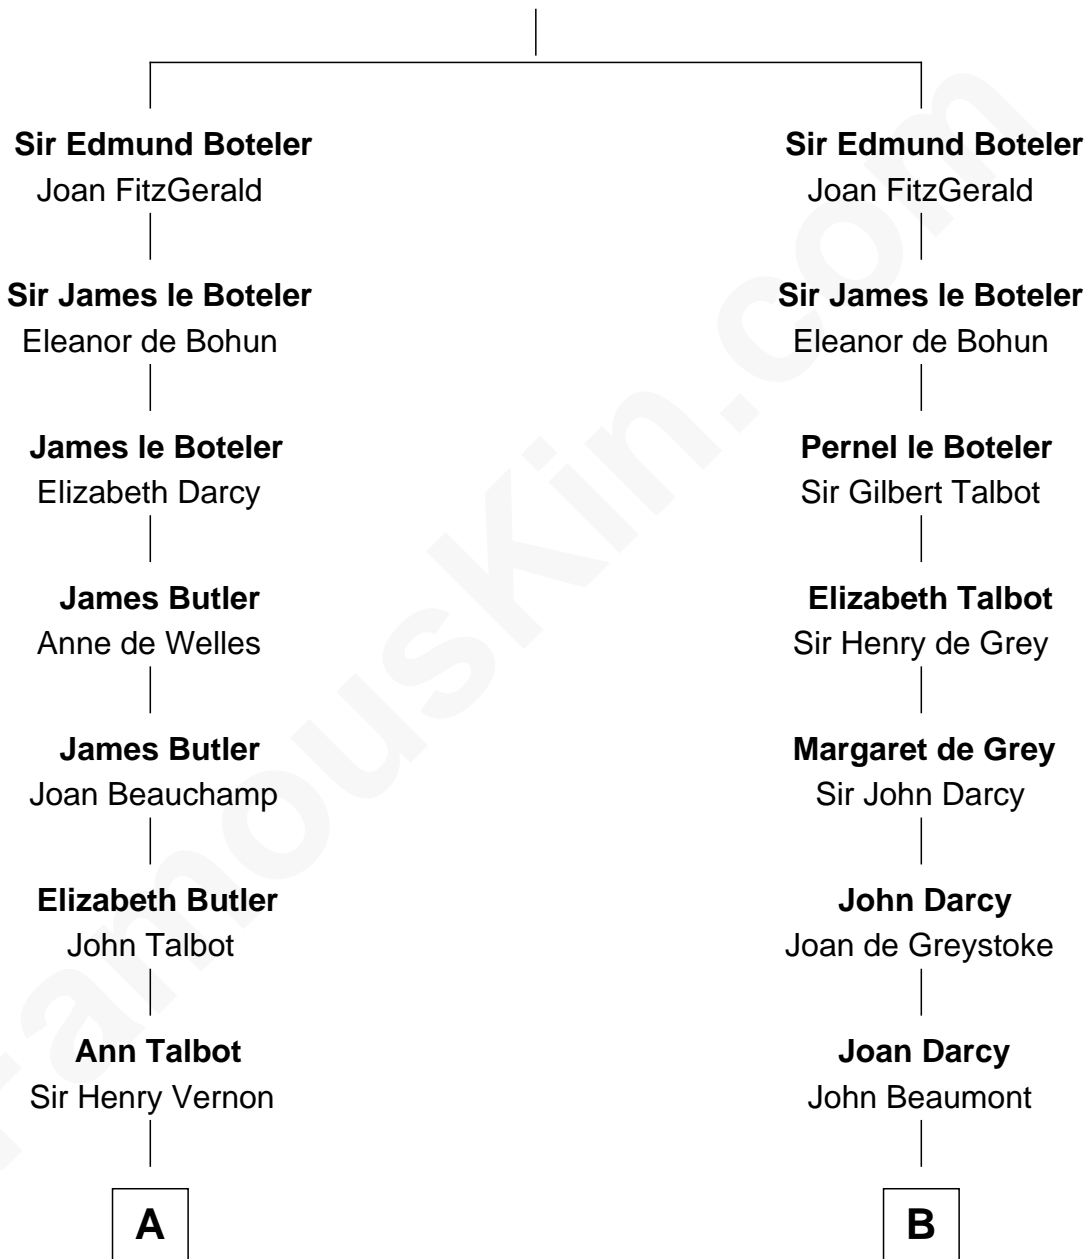

FamousKin.com Relationship Chart of

James Russell Lowell

American "Fireside" Poet

18th cousin 1 time removed of

Sir Arthur Conan Doyle

Author, "Sherlock Holmes"

Thebaud le Boteler

Joan FitzJohn

C

Rev. Charles Lowell
Harriet Brackett Spence

James Russell Lowell
American "Fireside" Poet

D

Catherine Pack
William Foley

Mary Josephine Elizabeth Foley
Charles Altamont Doyle

Sir Arthur Conan Doyle
Author, "Sherlock Holmes"