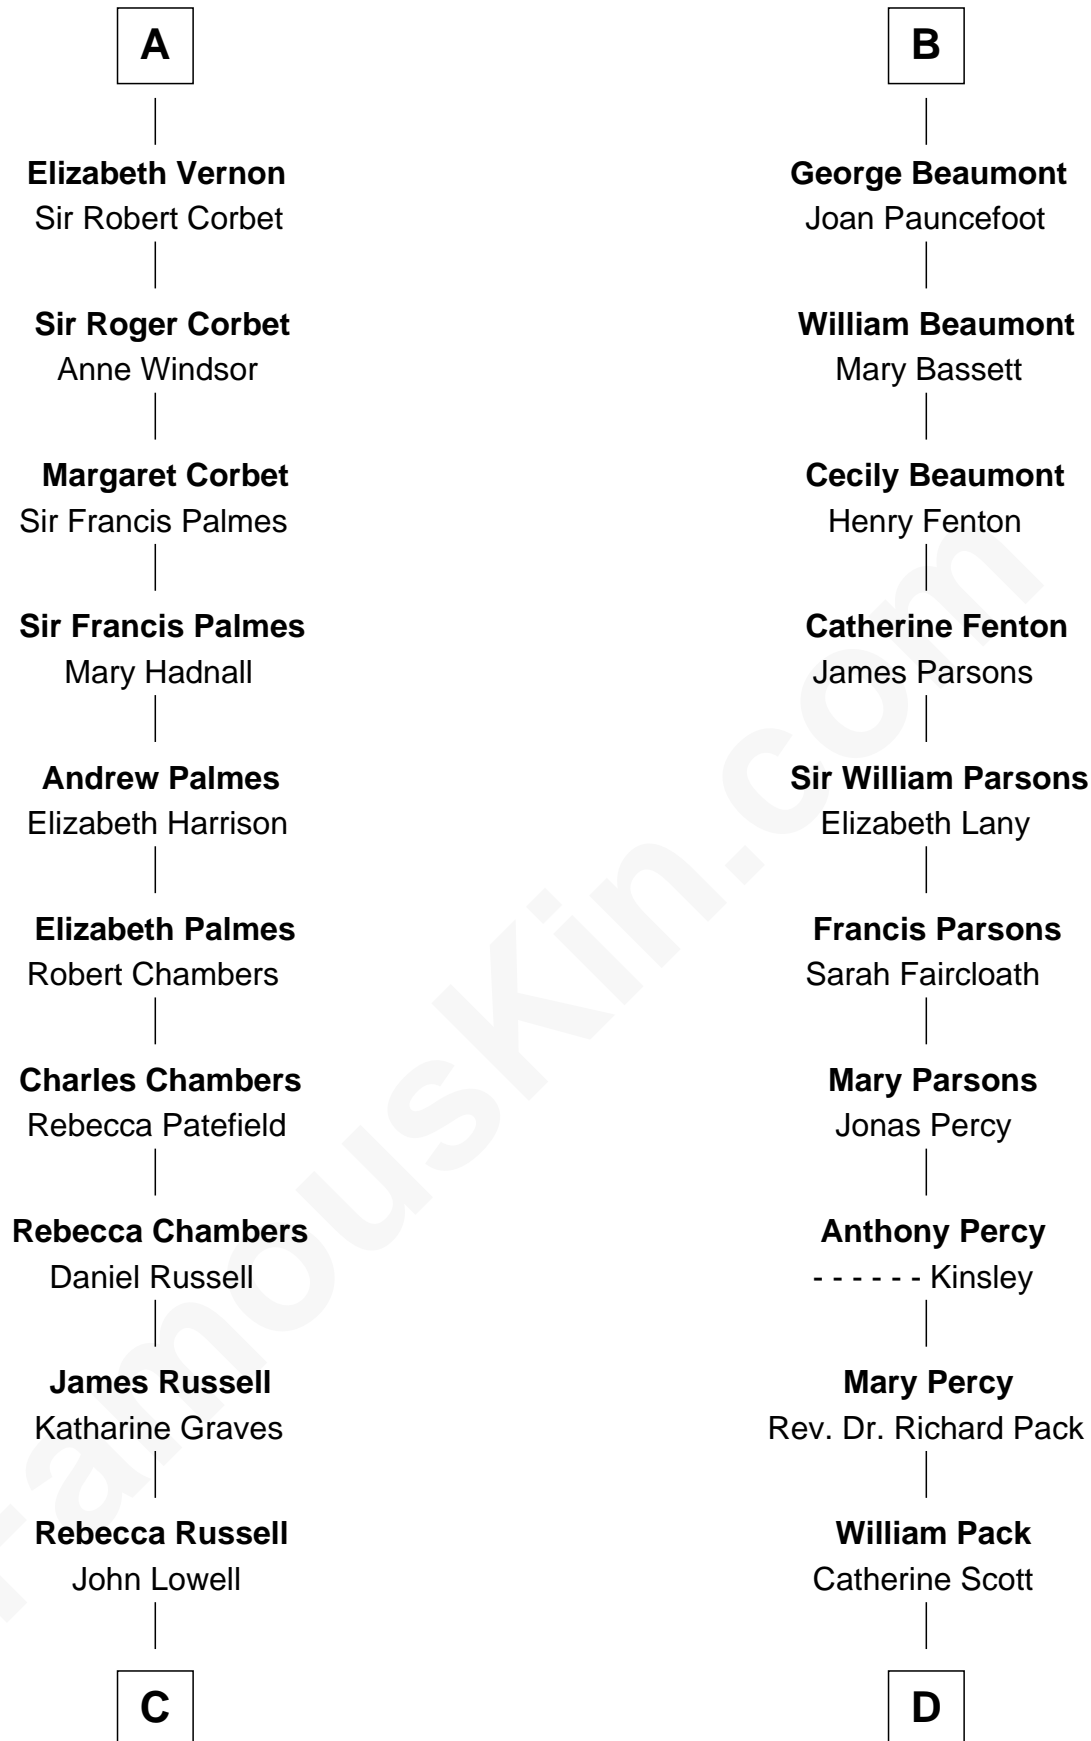

FamousKin.com Relationship Chart of

James Russell Lowell

American "Fireside" Poet

18th cousin 1 time removed of

Sir Arthur Conan Doyle

Author, "Sherlock Holmes"

Thebaud le Boteler

Joan FitzJohn