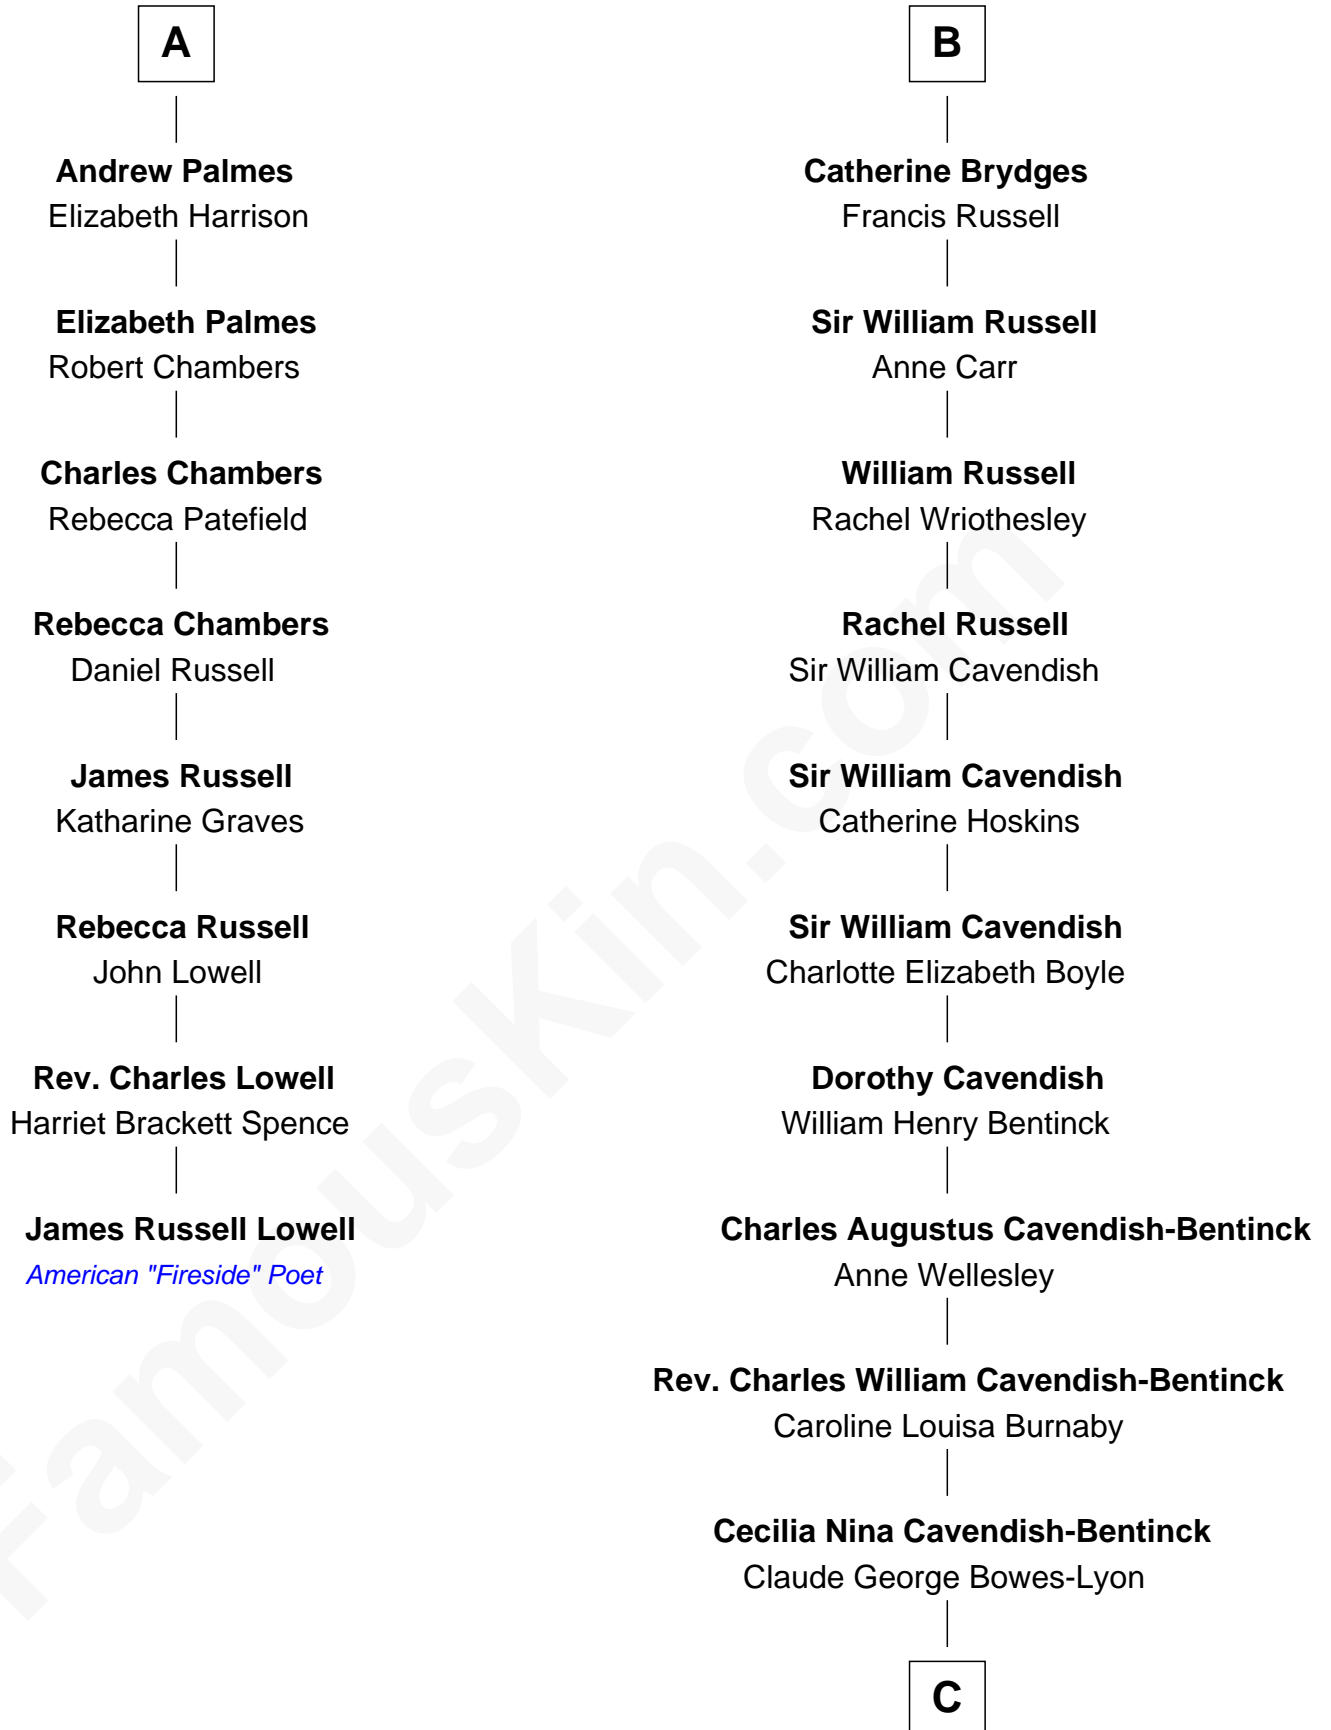

**FamousKin.com**  
**Relationship Chart of**  
**James Russell Lowell**  
*American "Fireside" Poet*

**14th cousin 4 times removed of**

**Queen Elizabeth II**  
*Queen of the United Kingdom*

**Sir Walter Blount**  
 Sancha de Ayala

**Sir John Sutton Dudley**  
 Elizabeth Bramshot

**Elizabeth Blount**  
 Sir Andrews de Windsor

**Edmund Dudley**  
 Elizabeth Grey

**Anne Windsor**  
 Sir Roger Corbet

**Elizabeth Dudley**  
 William Stourton

**Margaret Corbet**  
 Sir Francis Palmes

**Ursula Stourton**  
 Sir Edward Clinton

**Sir Francis Palmes**  
 Mary Hadnall

**Frances Clinton**  
 Giles Brydges

**A**

**B**

C

**Elizabeth Bowes-Lyon**  
George VI, King of the United Kingdom

**Queen Elizabeth II**  
*Queen of the United Kingdom*

FamousKin.com