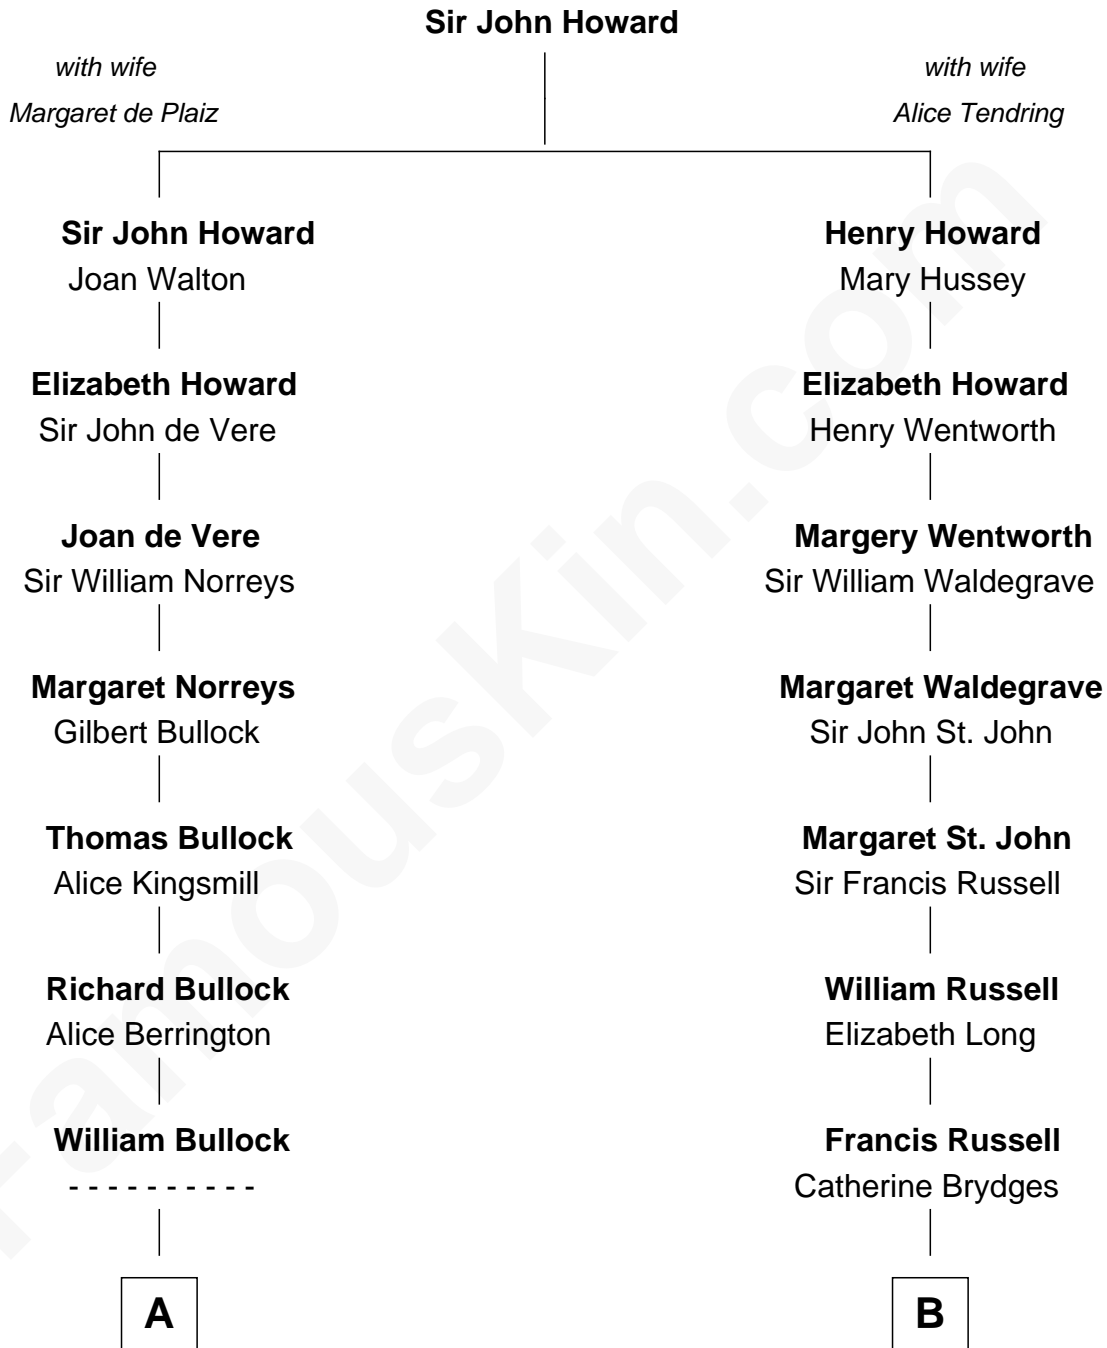

FamousKin.com
Relationship Chart of
James Russell Lowell
American "Fireside" Poet

14th cousin 3 times removed of
Queen Elizabeth II
Queen of the United Kingdom

Elizabeth II photo by [Eric Draper](#)