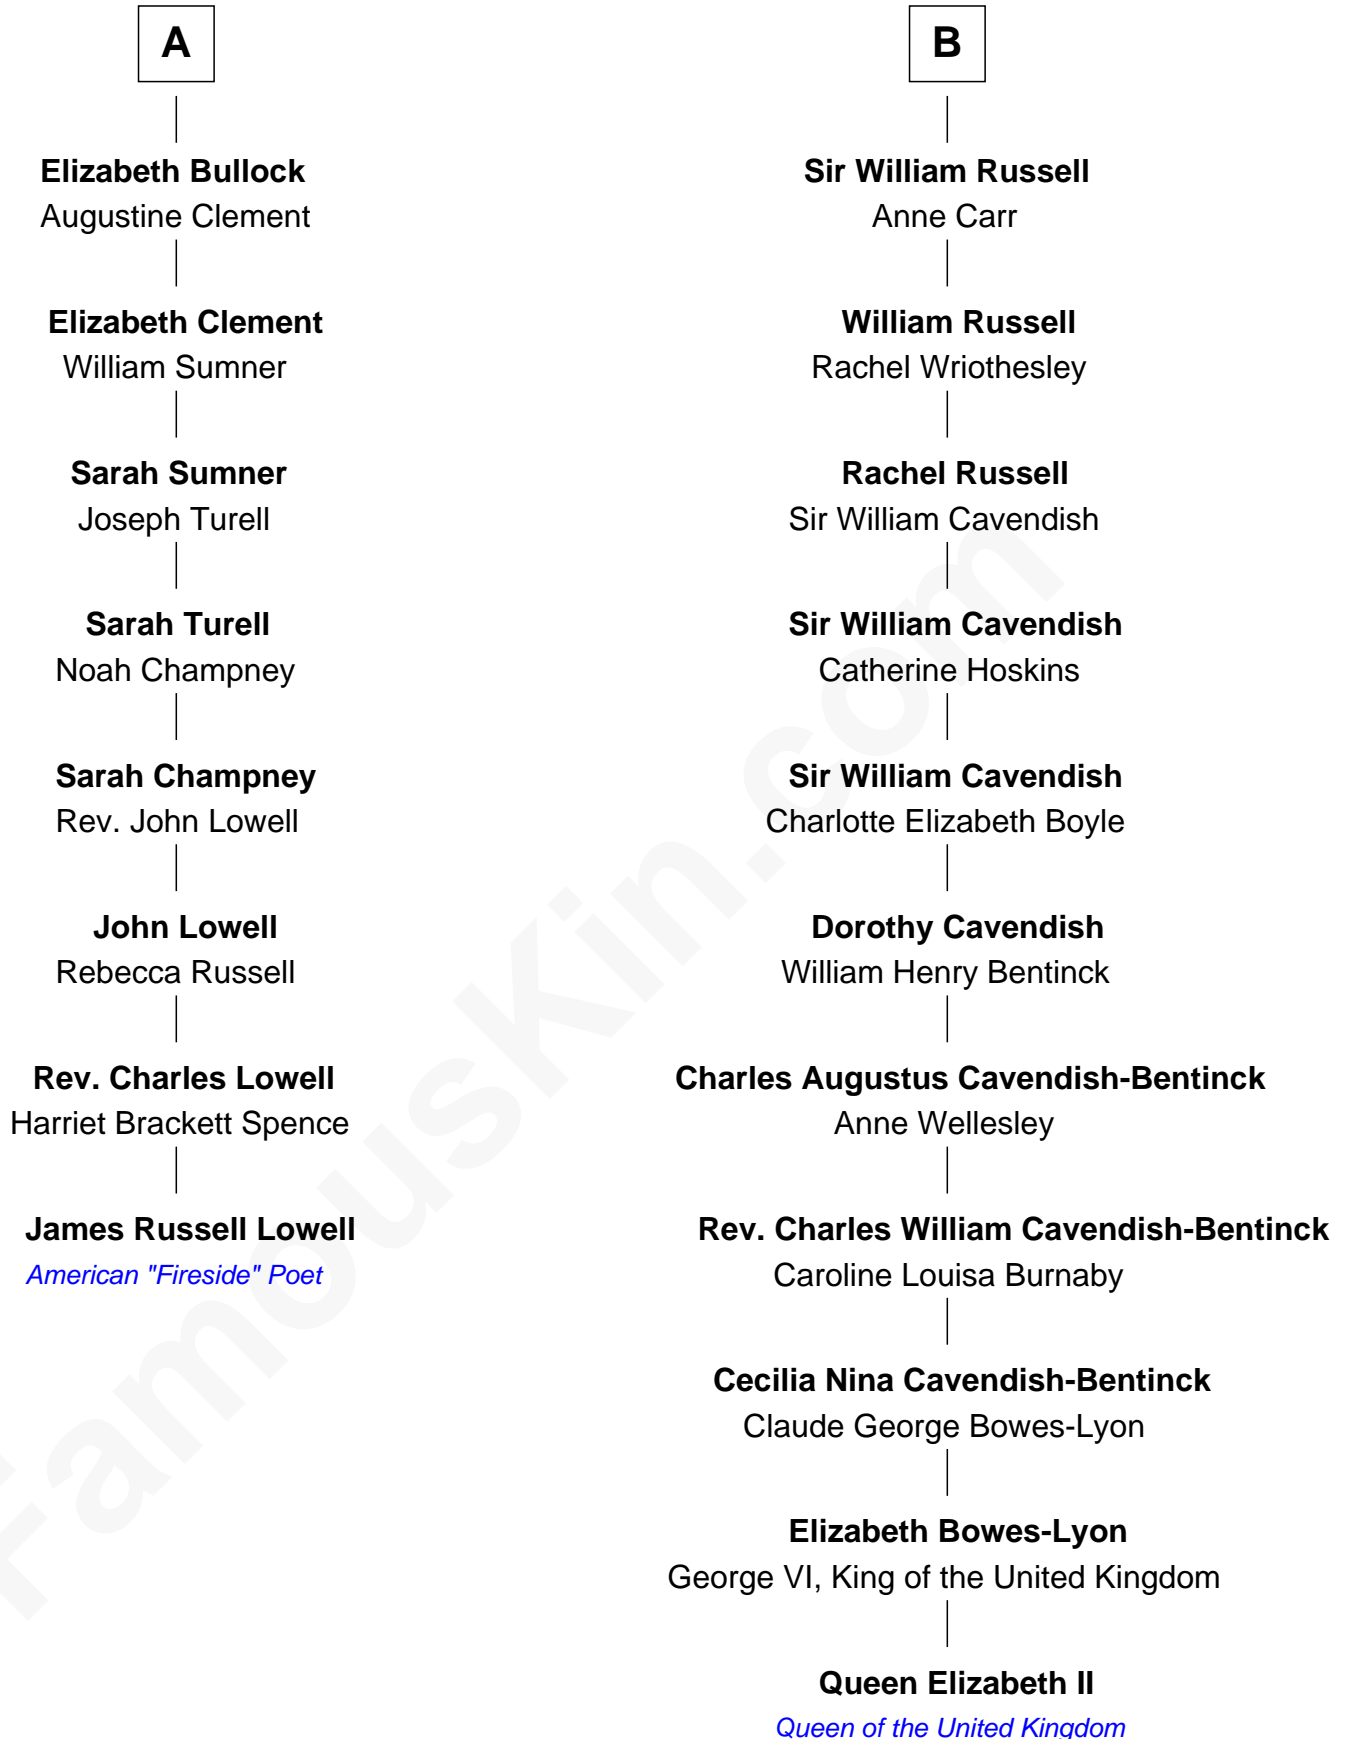

FamousKin.com
Relationship Chart of
James Russell Lowell
American "Fireside" Poet

14th cousin 3 times removed of
Queen Elizabeth II
Queen of the United Kingdom

Elizabeth II photo by [Eric Draper](#)