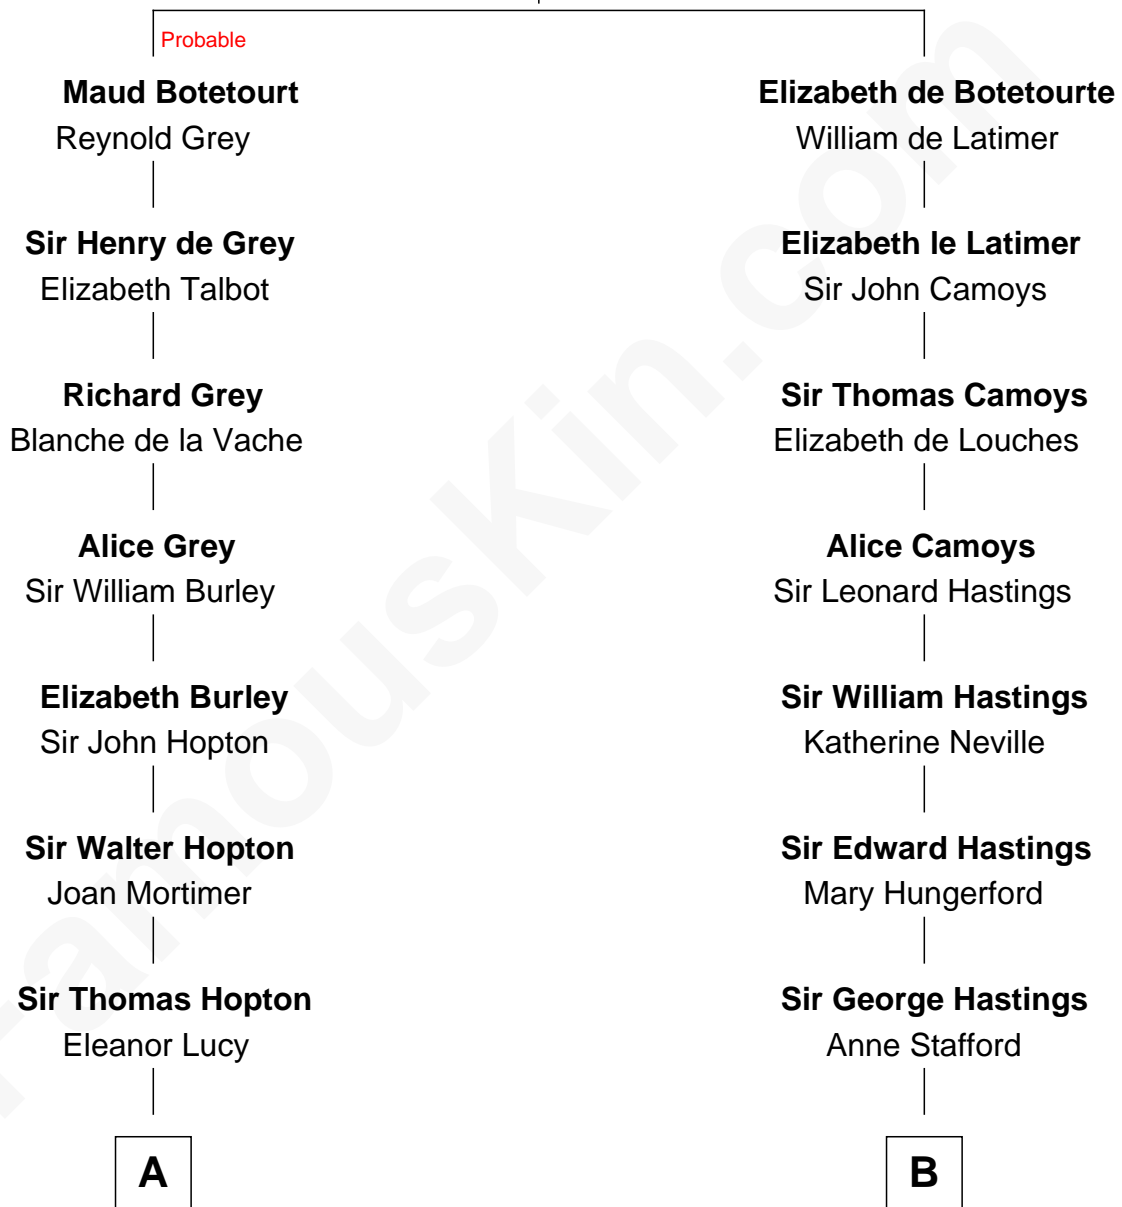

FamousKin.com Relationship Chart of

James Russell Lowell

American "Fireside" Poet

20th cousin of

Queen Elizabeth II

Queen of the United Kingdom

John de Botetourte

Maud FitzThomas