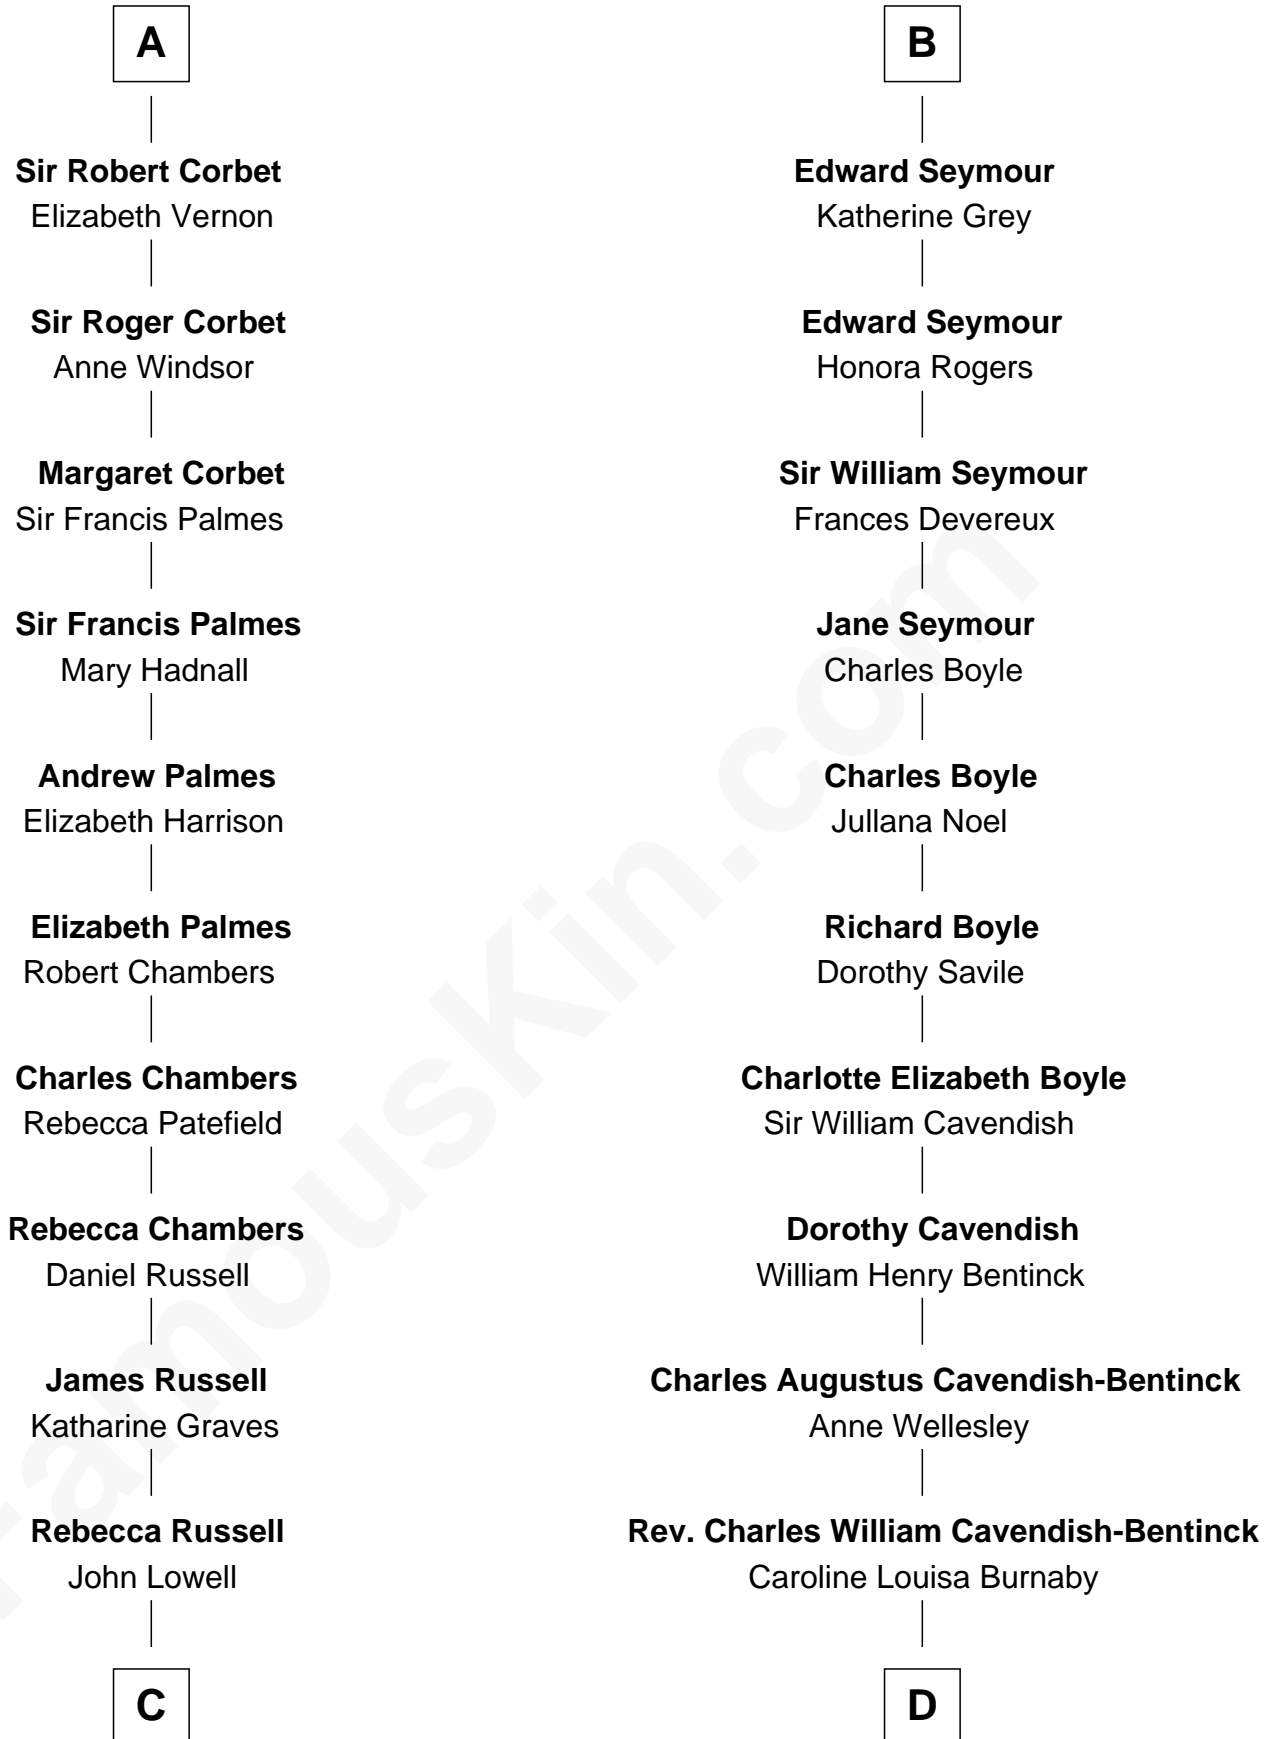

FamousKin.com Relationship Chart of

James Russell Lowell

American "Fireside" Poet

18th cousin 1 time removed of

Queen Elizabeth II

Queen of the United Kingdom

C

Rev. Charles Lowell
Harriet Brackett Spence

James Russell Lowell
American "Fireside" Poet

D

Cecilia Nina Cavendish-Bentinck
Claude George Bowes-Lyon

Elizabeth Bowes-Lyon
George VI, King of the United Kingdom

Queen Elizabeth II
Queen of the United Kingdom